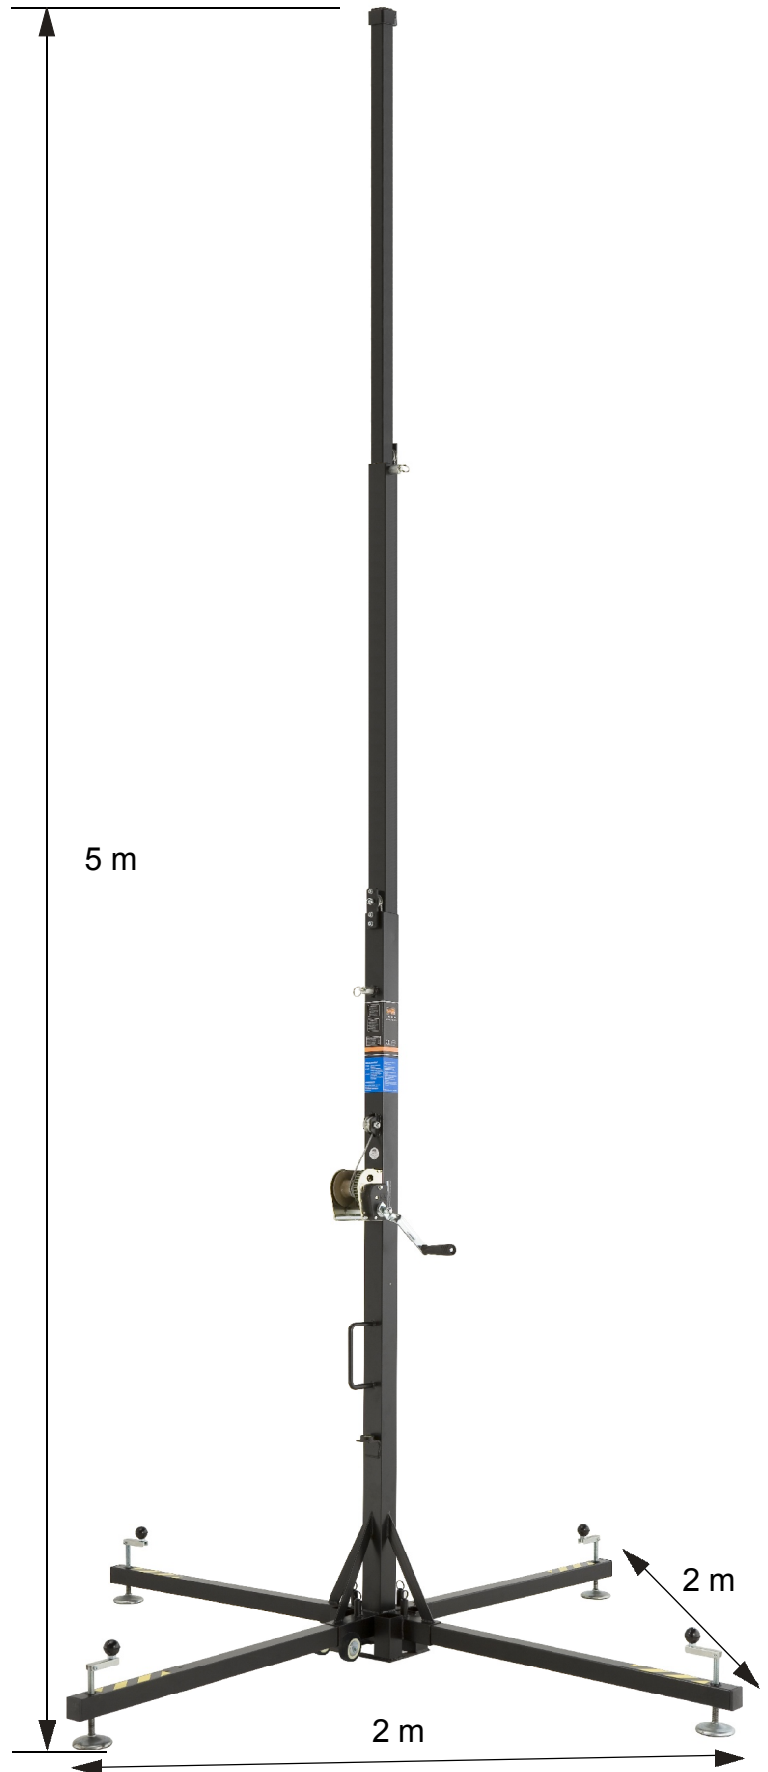

TE-06

The original telescopic towerlift

▷▷ TECHNICAL SPECIFICATIONS

Maximum height	5 m
Maximum load	100 Kg
Work surface	2 x 2 m
Folded height	1,90 m
Weight	32 Kg
Winch	340 Kg
Adaptor	∅ 35 mm (PSU-06/PSA-01)