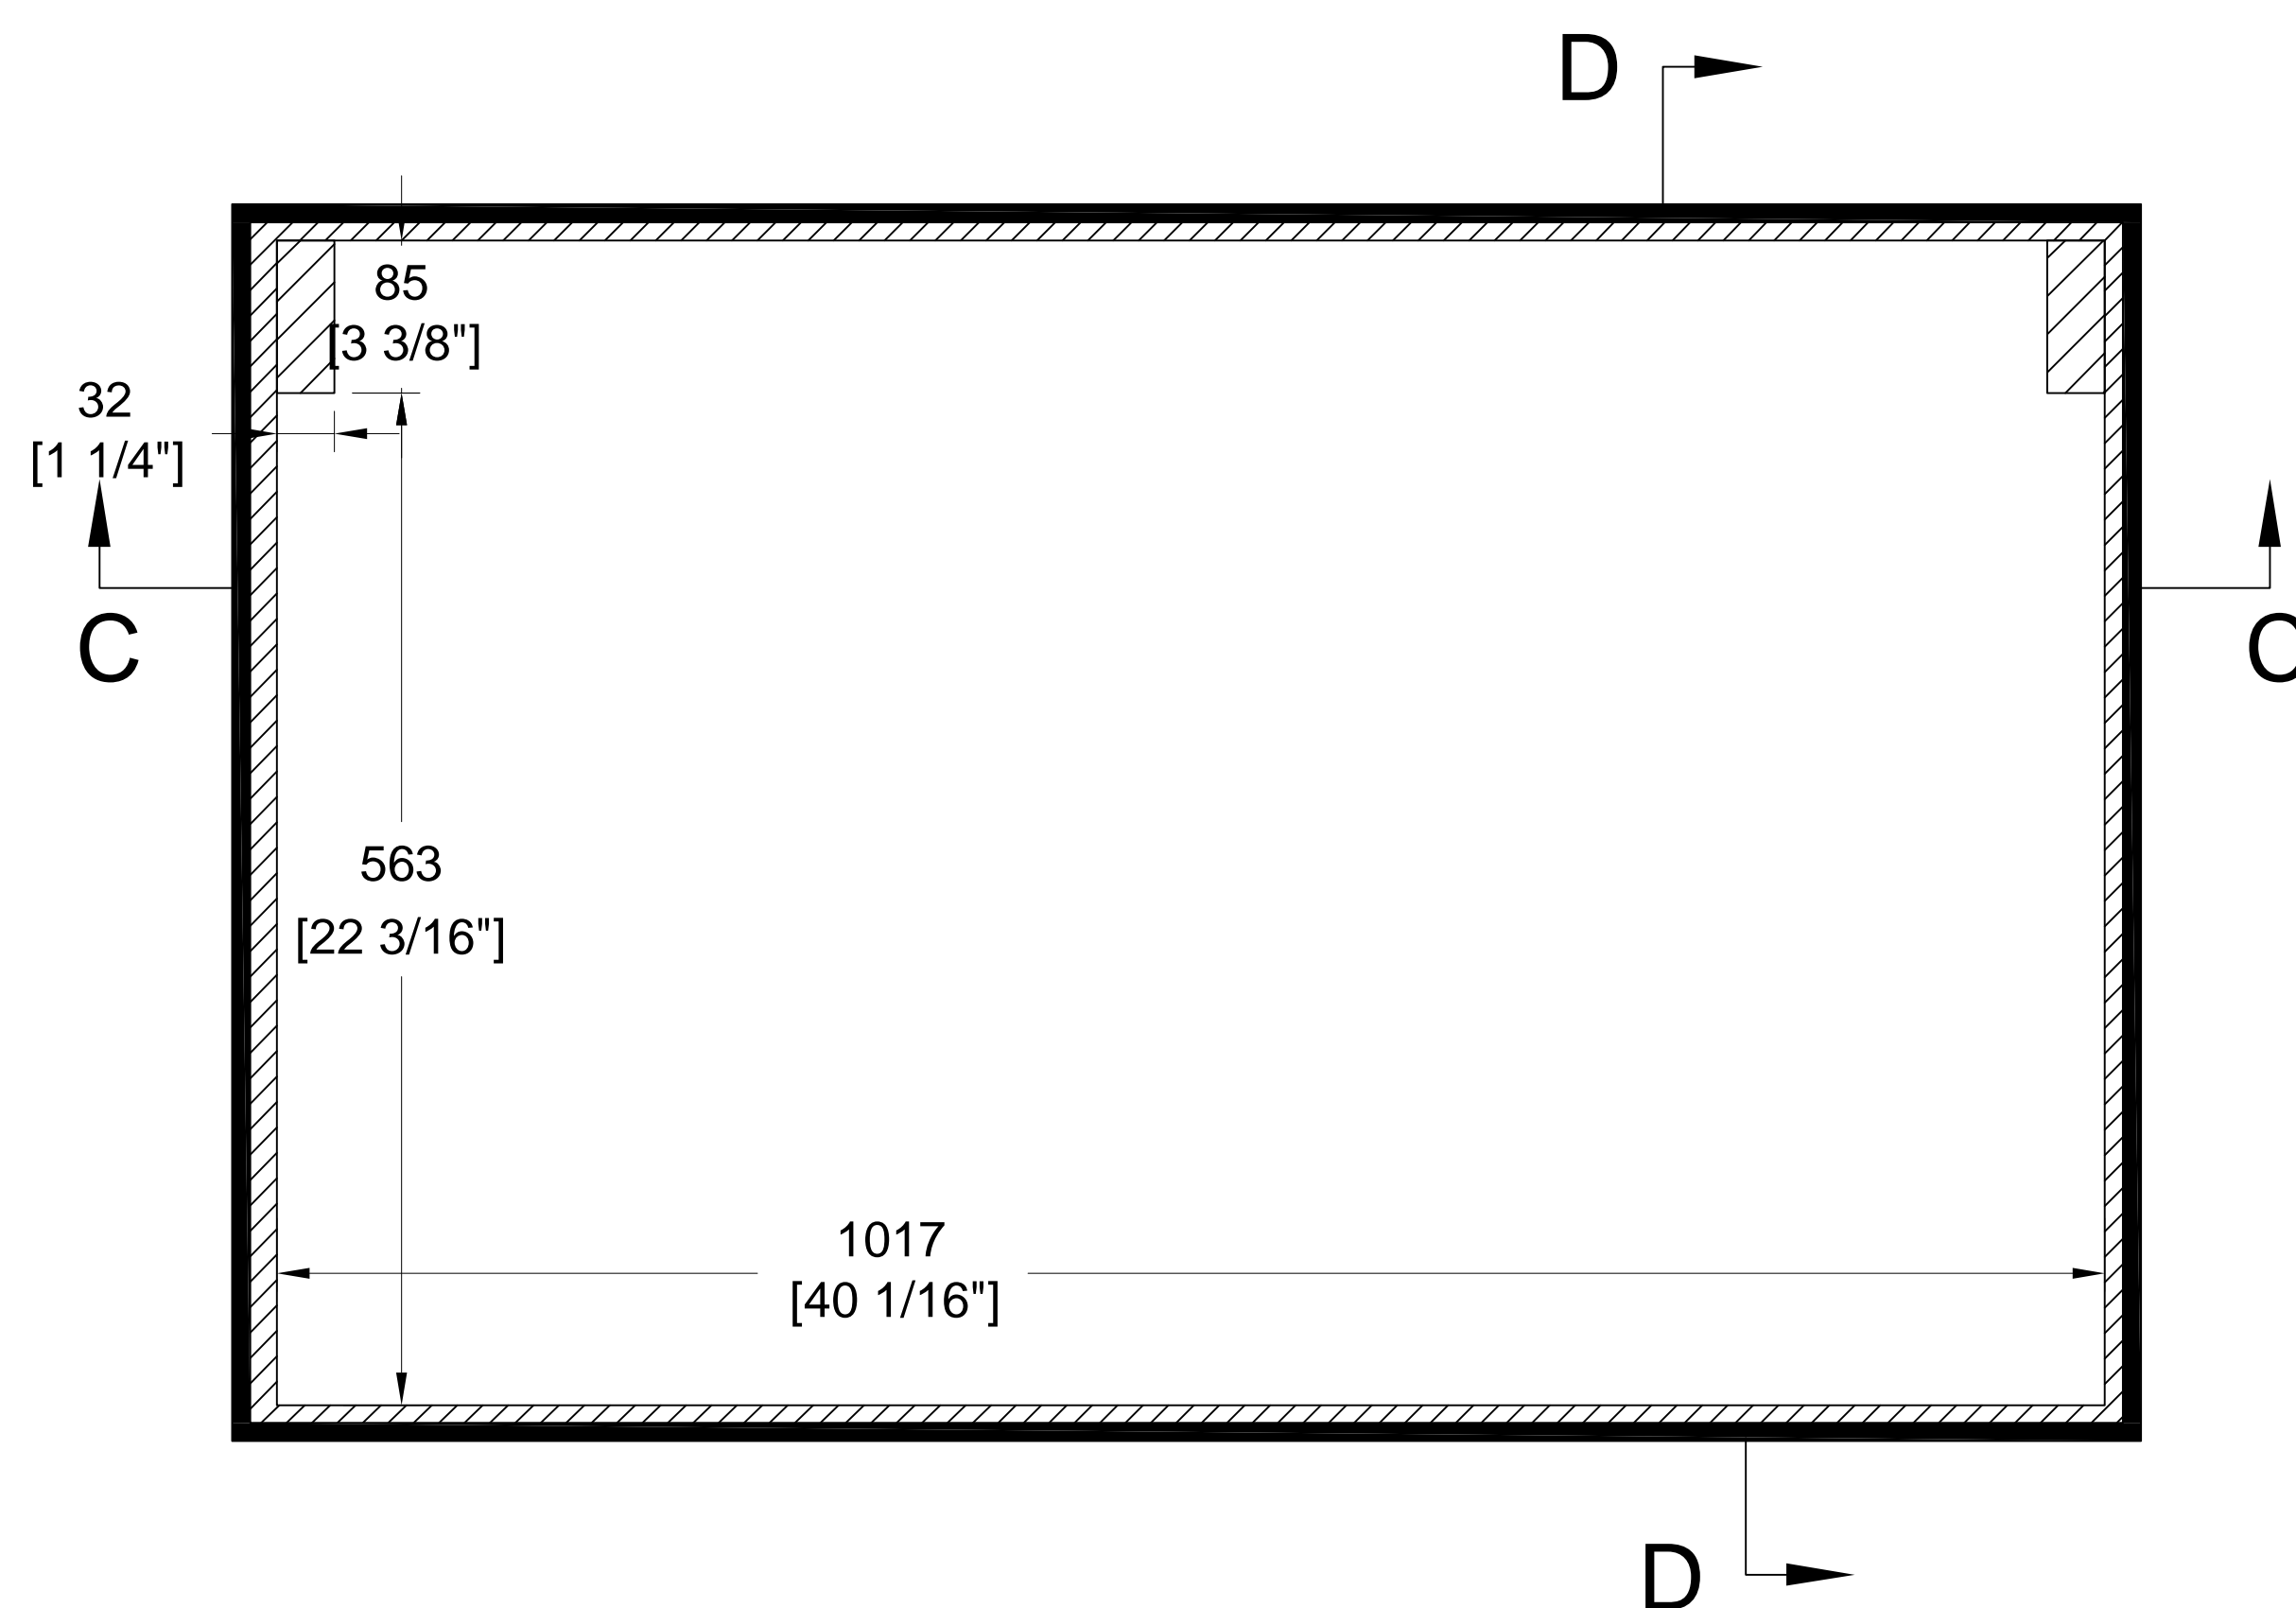

RRONYX324W

BACK VIEW

RIGHT VIEW

50
[1 15/16"]

FRONT VIEW

LEFT VIEW

TOP VIEW

A-A VIEW

TOP VIEW OF COVER

B-B VIEW

C-C VIEW

TOP VIEW OF BASE

D-D VIEW