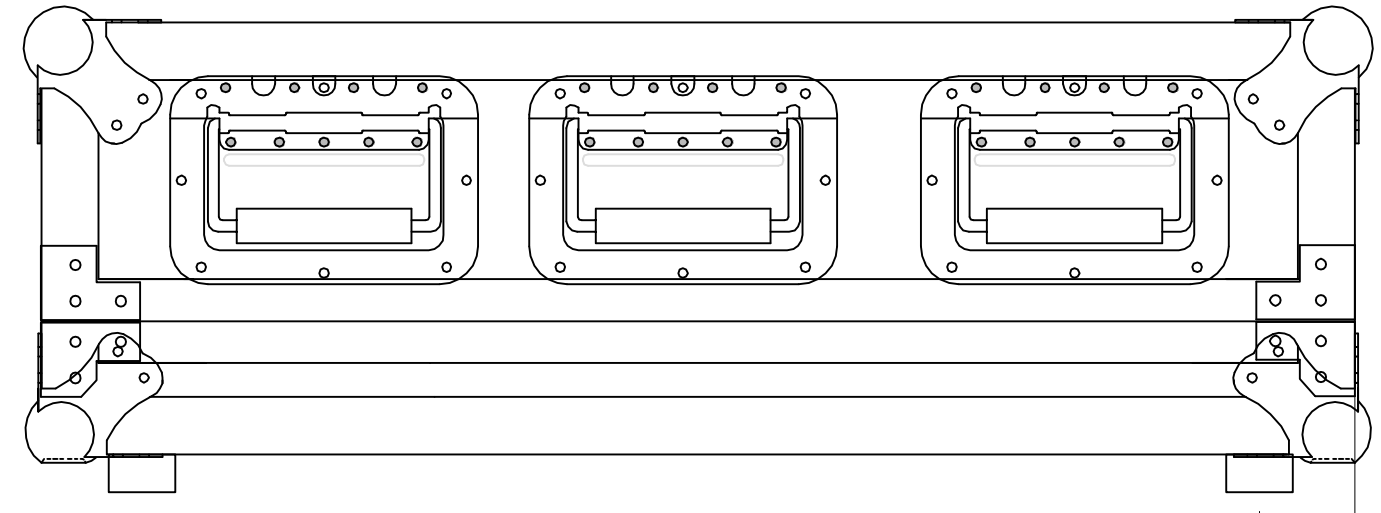

RRONYX324W

BACK VIEW

RIGHT VIEW

50
[1 15/16"]

FRONT VIEW

LEFT VIEW

TOP VIEW

A-A VIEW

TOP VIEW OF COVER

B-B VIEW

C-C VIEW

TOP VIEW OF BASE

D-D VIEW