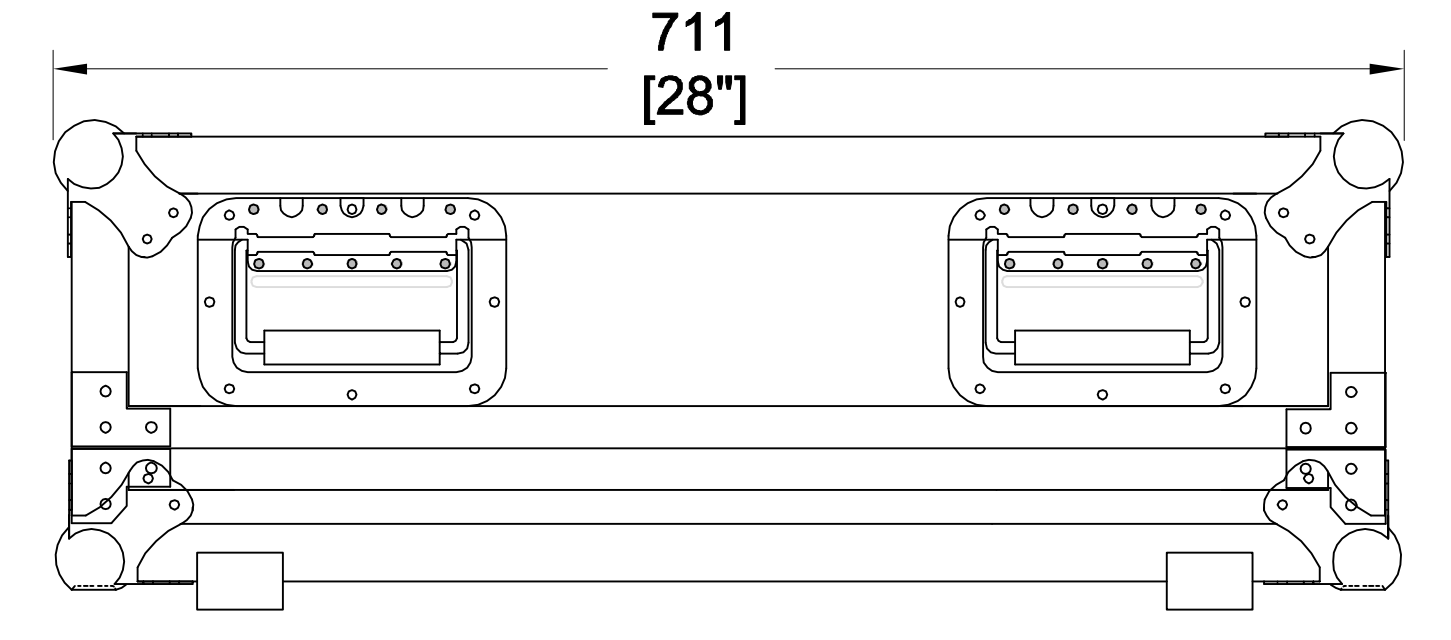

RRONYX324W

BACK VIEW

RIGHT VIEW

50
[1 15/16"]

FRONT VIEW

LEFT VIEW

TOP VIEW

A-A VIEW

TOP VIEW OF COVER

B-B VIEW

C-C VIEW

TOP VIEW OF BASE

D-D VIEW