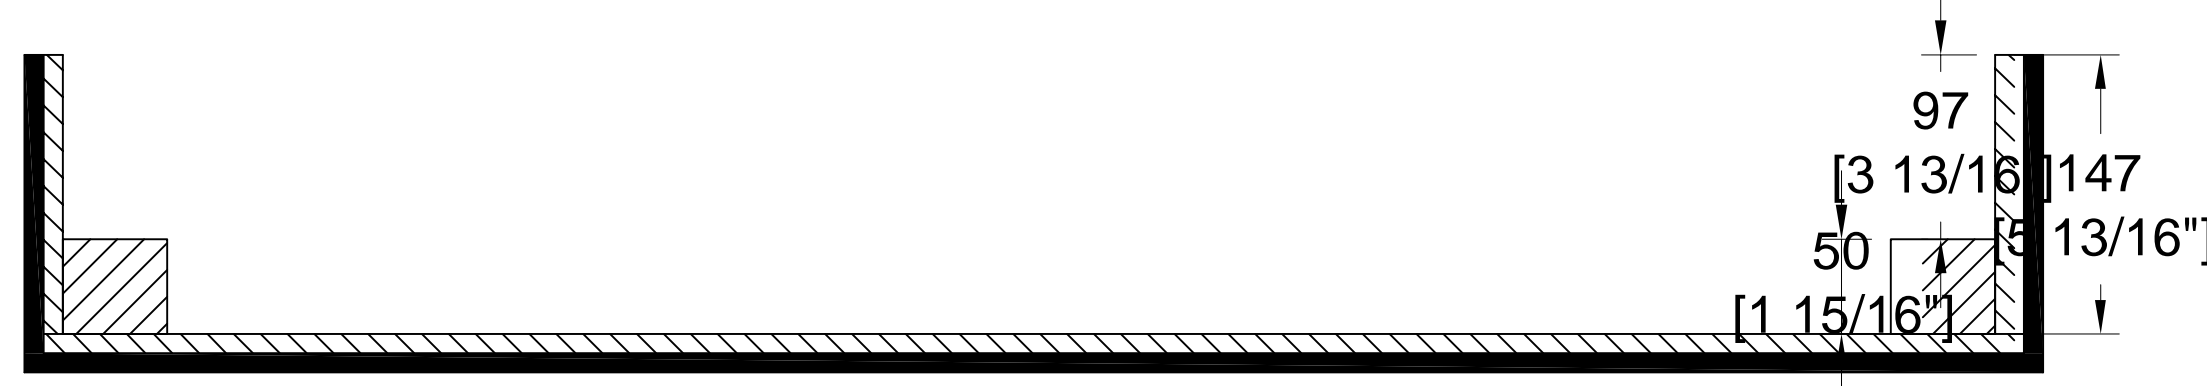

RRONYX324W

BACK VIEW

RIGHT VIEW

50
[1 15/16"]

FRONT VIEW

LEFT VIEW

TOP VIEW

A-A VIEW

TOP VIEW OF COVER

B-B VIEW

C-C VIEW

TOP VIEW OF BASE

D-D VIEW