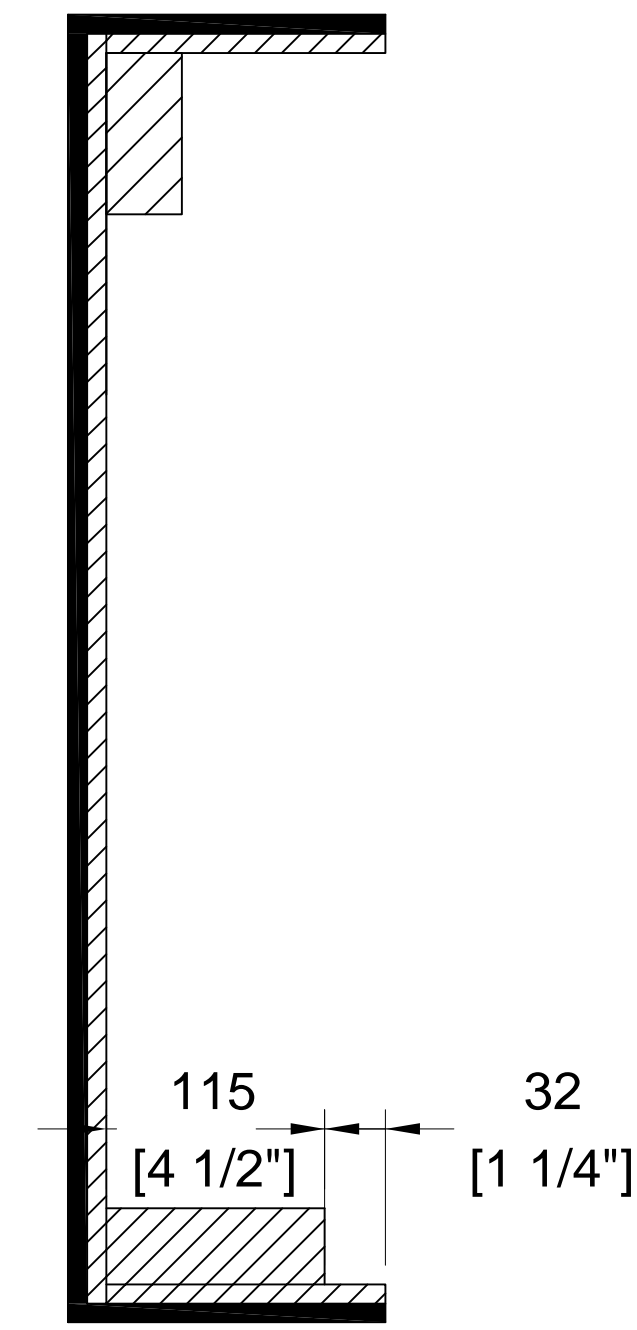

RRONYX324W

BACK VIEW

RIGHT VIEW

50
[1 15/16"]

FRONT VIEW

LEFT VIEW

TOP VIEW

A-A VIEW

TOP VIEW OF COVER

B-B VIEW

C-C VIEW

TOP VIEW OF BASE

D-D VIEW