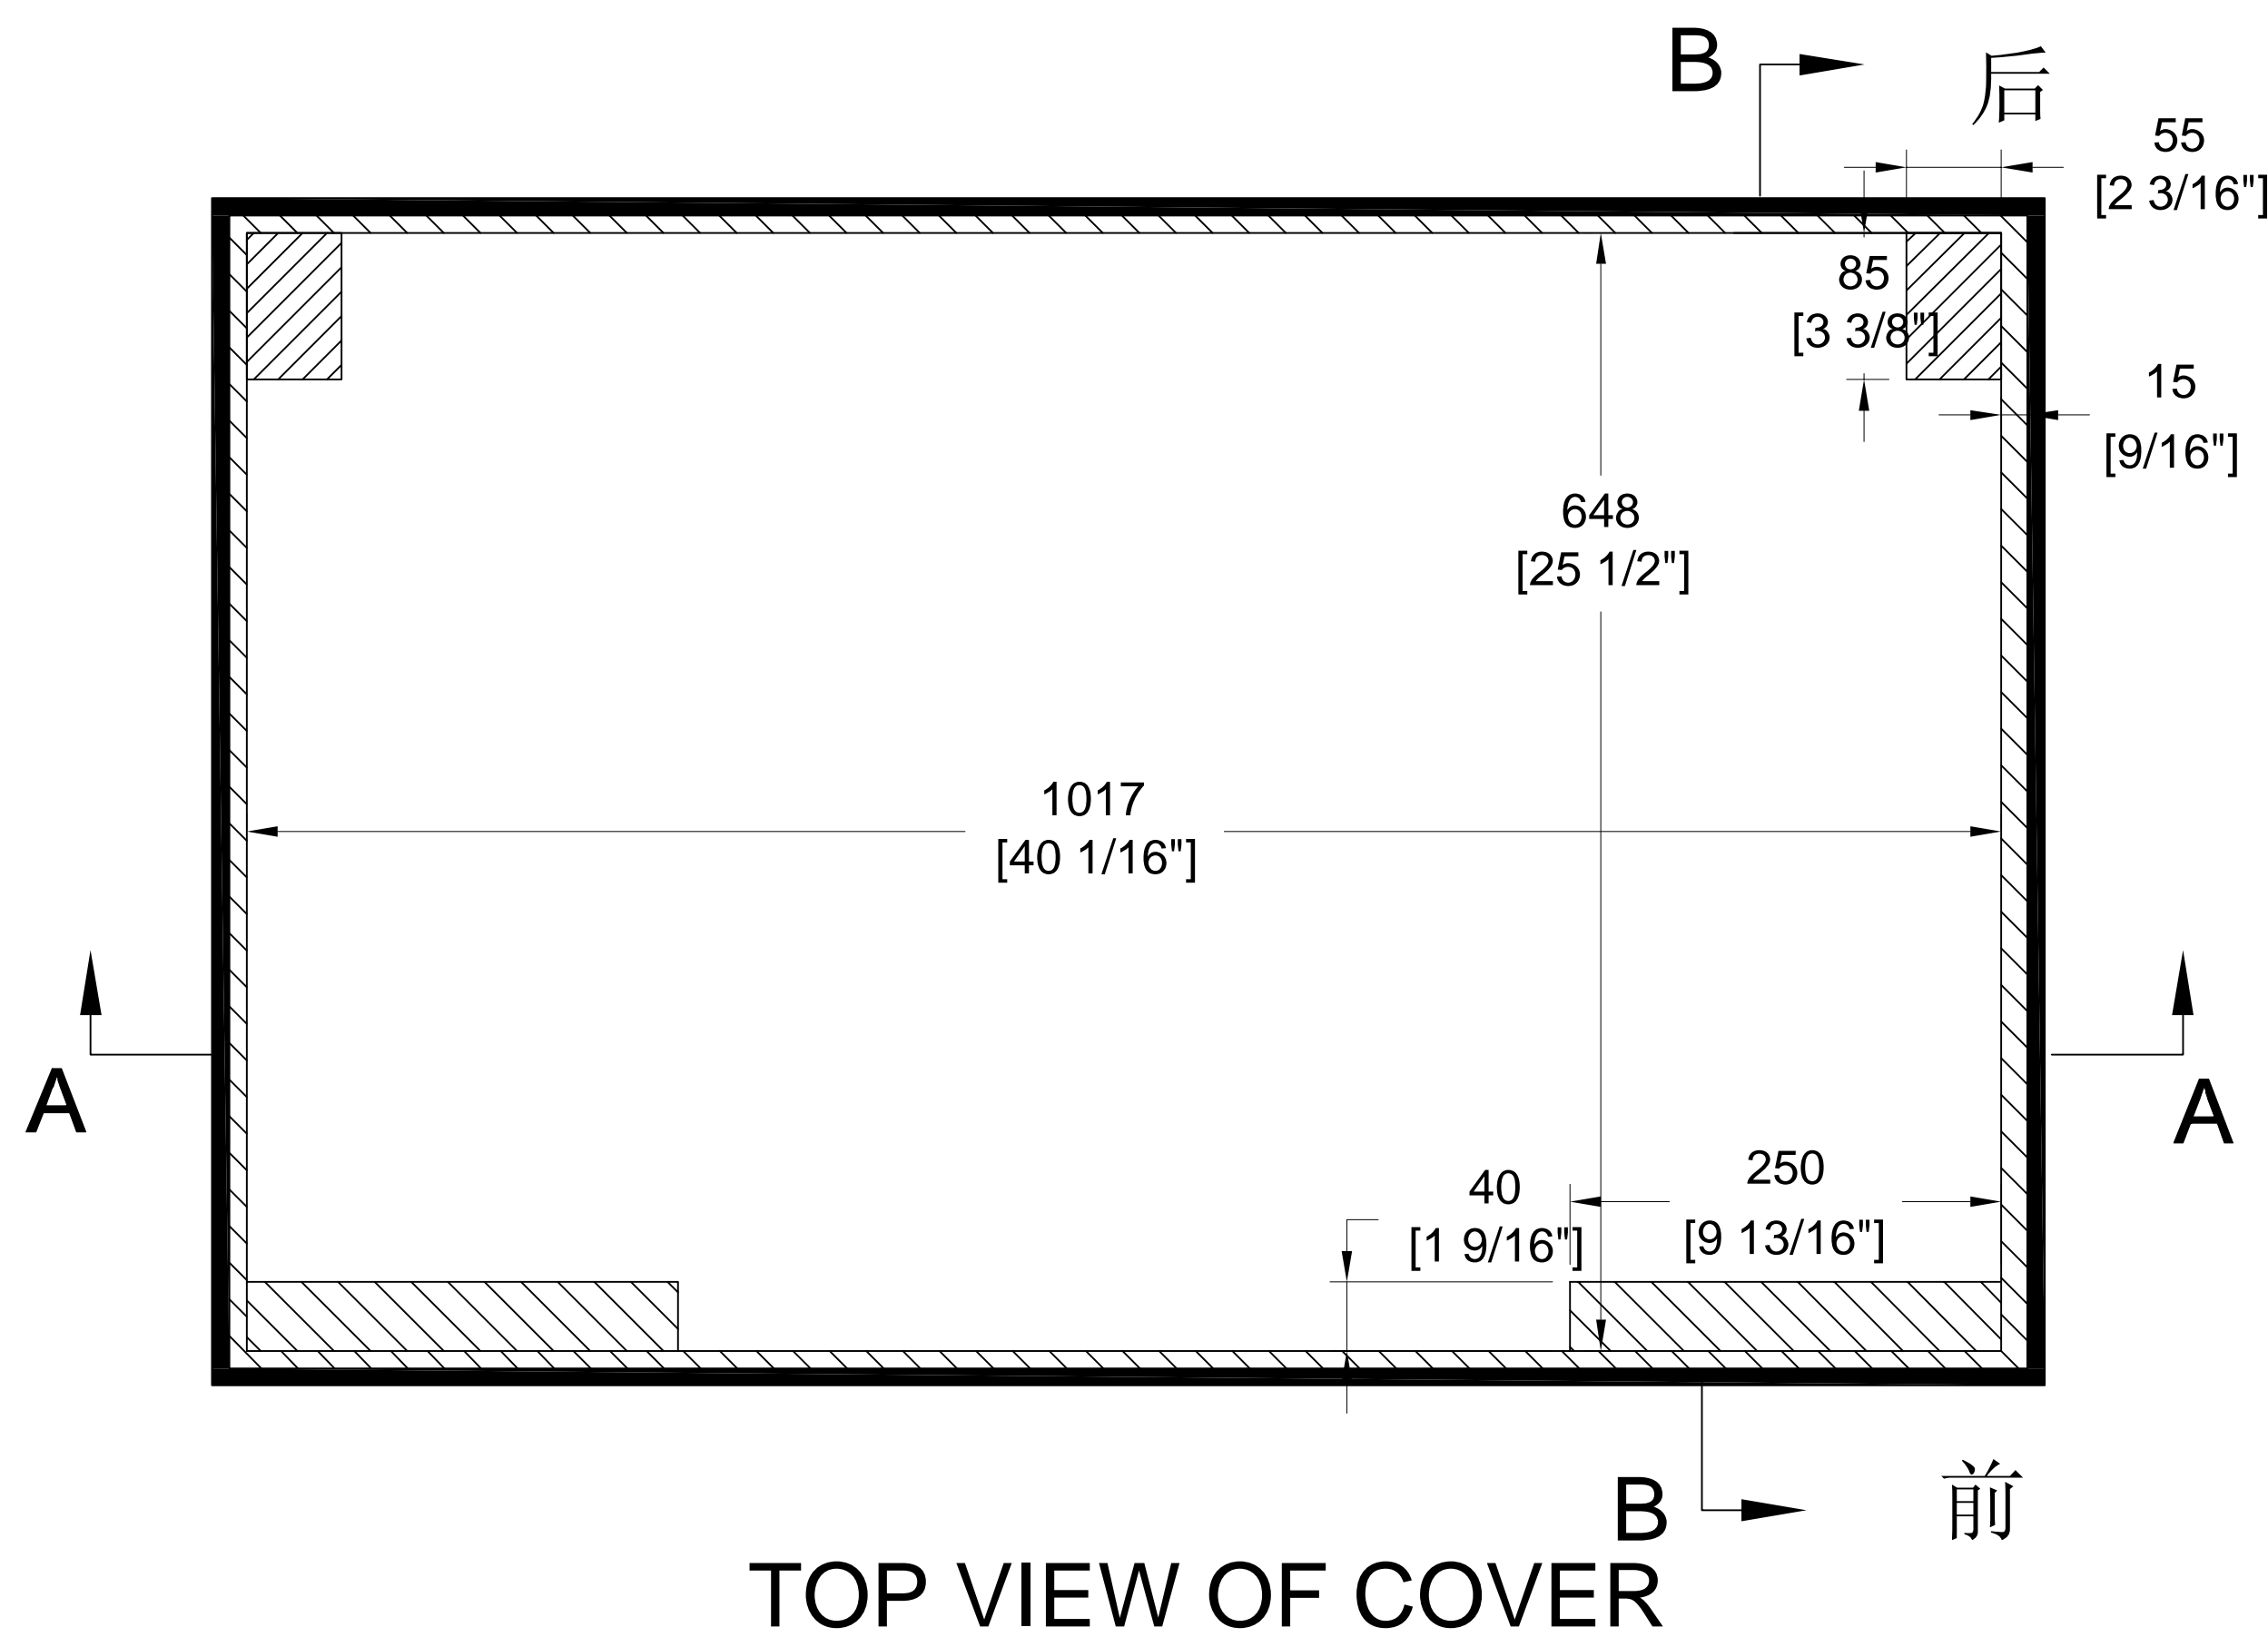

RRONYX324W

BACK VIEW

RIGHT VIEW

50
[1 15/16"]

FRONT VIEW

LEFT VIEW

TOP VIEW

A-A VIEW

TOP VIEW OF COVER

B-B VIEW

C-C VIEW

TOP VIEW OF BASE

D-D VIEW