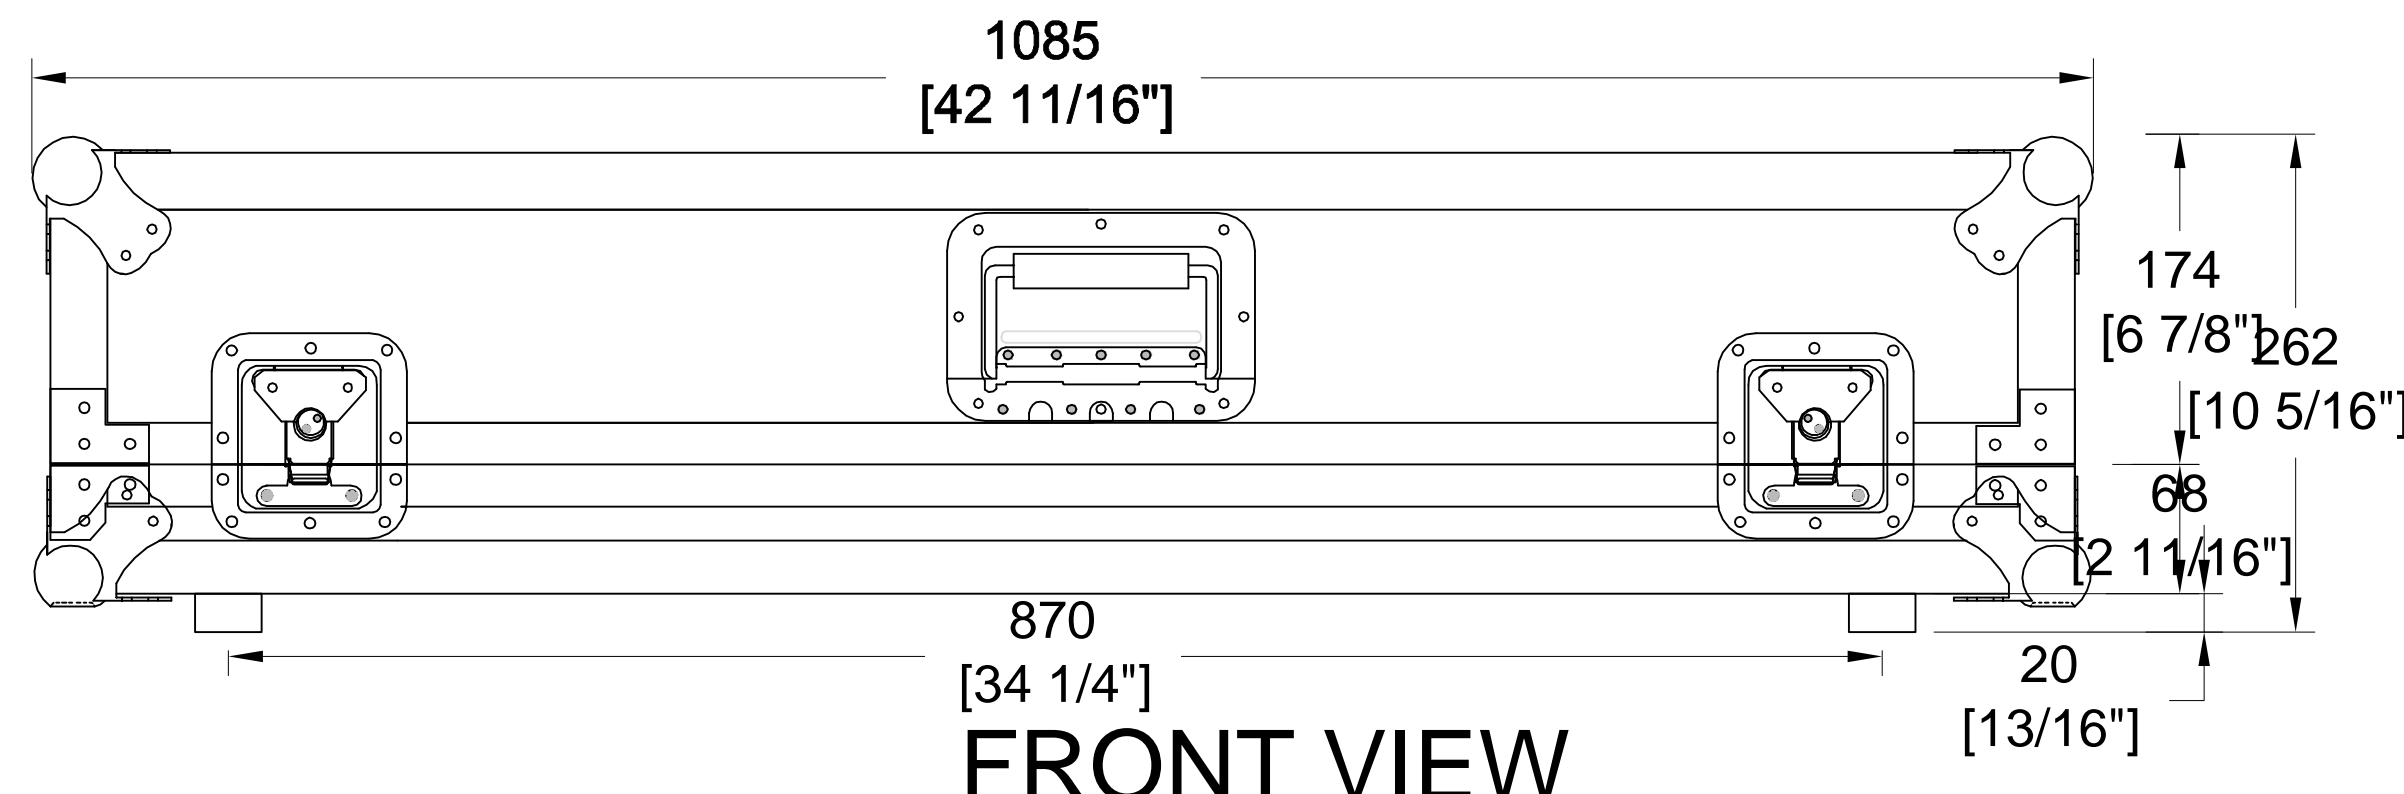

RRONYX324W

BACK VIEW

RIGHT VIEW

50
[1 15/16"]

FRONT VIEW

LEFT VIEW

TOP VIEW

A-A VIEW

TOP VIEW OF COVER

B-B VIEW

C-C VIEW

TOP VIEW OF BASE

D-D VIEW