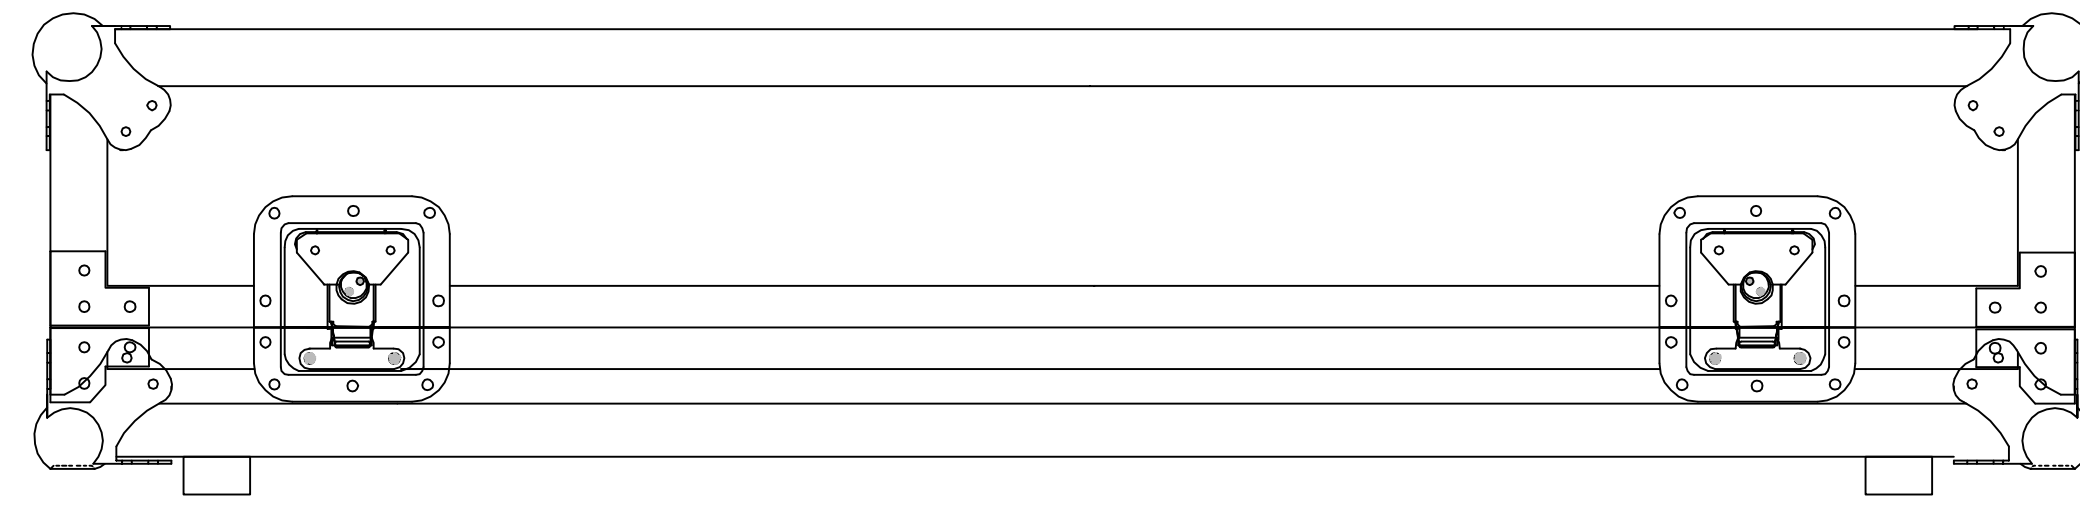

RRONYX324W

BACK VIEW

RIGHT VIEW

50
[1 15/16"]

FRONT VIEW

LEFT VIEW

TOP VIEW

A-A VIEW

TOP VIEW OF COVER

B-B VIEW

C-C VIEW

TOP VIEW OF BASE

D-D VIEW