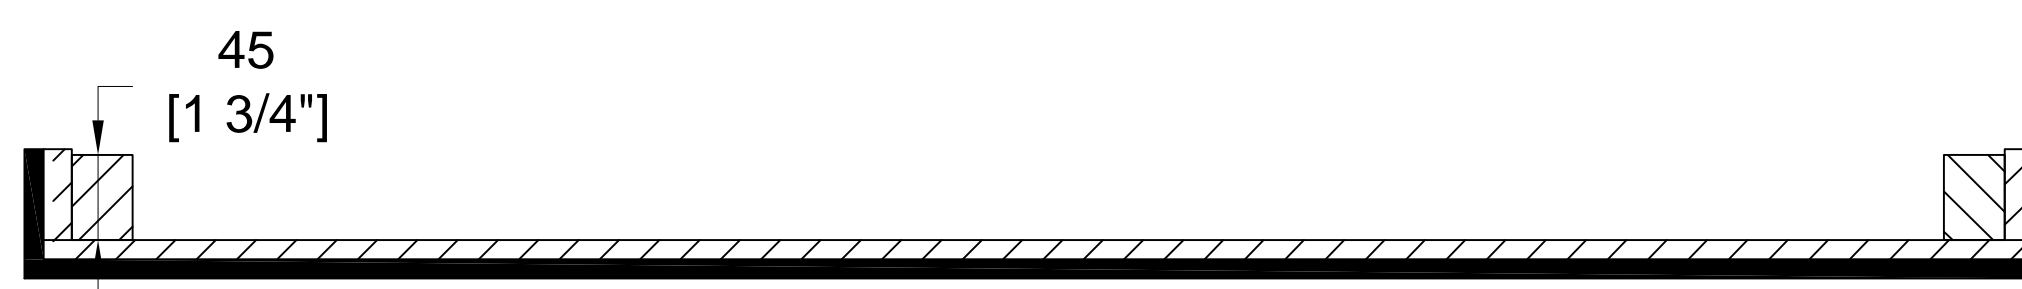

RRONYX324W

BACK VIEW

RIGHT VIEW

50
[1 15/16"]

FRONT VIEW

LEFT VIEW

TOP VIEW

A-A VIEW

TOP VIEW OF COVER

B-B VIEW

C-C VIEW

TOP VIEW OF BASE

D-D VIEW