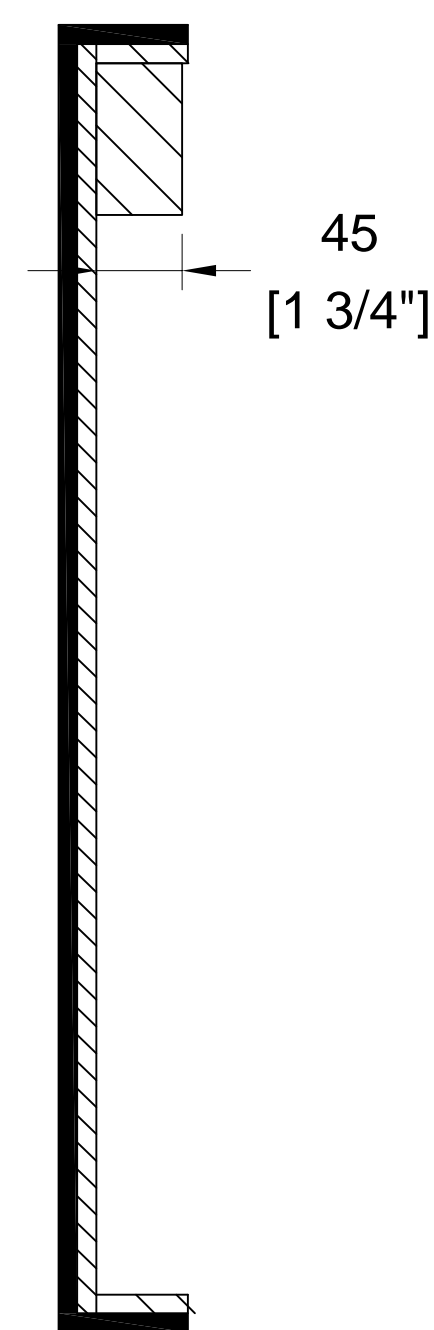

RRONYX324W

BACK VIEW

RIGHT VIEW

50
[1 15/16"]

FRONT VIEW

LEFT VIEW

TOP VIEW

A-A VIEW

TOP VIEW OF COVER

B-B VIEW

C-C VIEW

TOP VIEW OF BASE

D-D VIEW