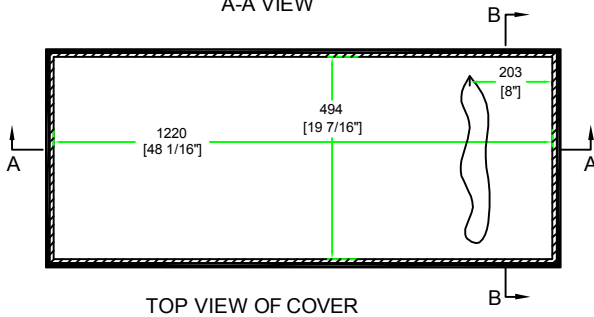

RRDUT48C

REMOVABLE DRAWER