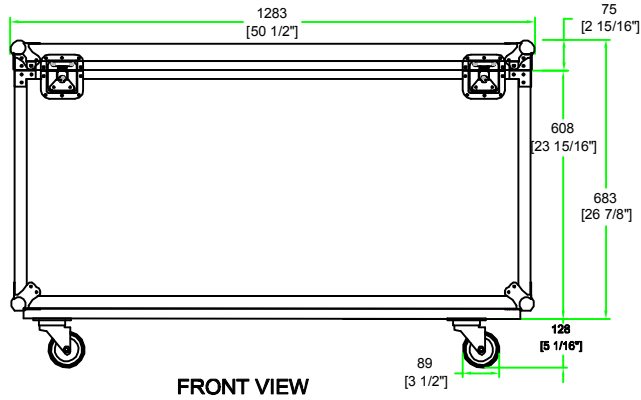

RRDUT48C

REMOVABLE DRAWER