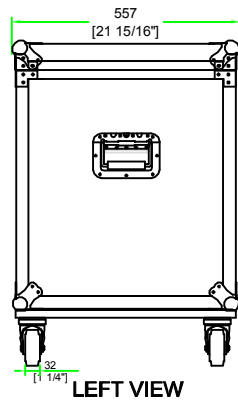

RRDUT48C

REMOVABLE DRAWER