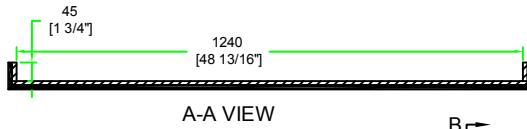

RRDUT48C

REMOVABLE DRAWER