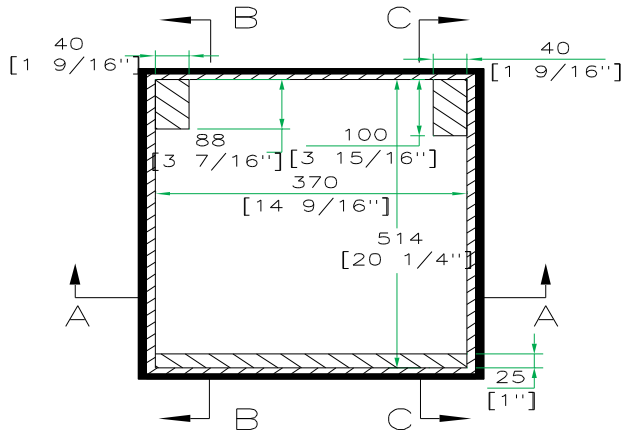

Product Dimensions

Shipping Dimensions (inch): 17.7 x 22.8 x 9.8

Shipping Weight (lbs): 21.5

Product Dimensions (inch): 17.1 x 22.2 x 9

Product Weight (lbs): 20.5

Shipping Dimensions (cm): 45 x 58 x 25

Shipping Weight (kg): 9.8

RIGHT VIEW

A-A VIEW

TOP VIEW OF COVER

B-B VIEW

C-C VIEW

D-D VIEW

TOP VIEW OF BASE

E-E VIEW