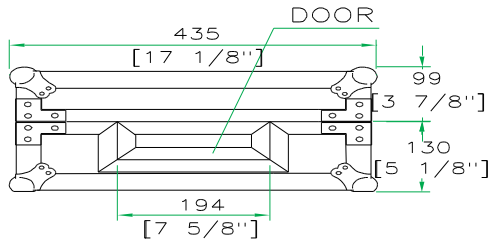

RRCDX

FRONT VIEW