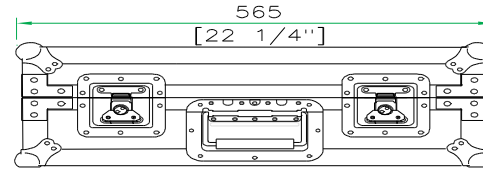

Product Dimensions (cm): 43.5 x 56.5 x 23

Product Weight (kg): 9.3

Created for straight-up durability to protect the Numark CDX Digital CD Player, the RRCDX is one tough cookie. Designed with brawn and brains, the RRCDX features an unique removable front panel for easy access to your CD drawer. We also included a rear access cable port for easy connections and loaded it with Rugged Road Ready Features like Industrial Grade Hardware and Latches. Quick, Smart, Simple and 100% Road Read.

RIGHT VIEW

A-A VIEW

TOP VIEW OF COVER

B-B VIEW

C-C VIEW

D-D VIEW

TOP VIEW OF BASE

E-E VIEW