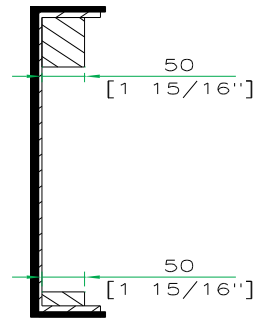

Product Dimensions

Shipping Dimensions (inch): 17.7 x 22.8 x 9.8

Shipping Weight (lbs): 21.5

Product Dimensions (inch): 17.1 x 22.2 x 9

Product Weight (lbs): 20.5

Shipping Dimensions (cm): 45 x 58 x 25

Shipping Weight (kg): 9.8

Product Dimensions (cm): 43.5 x 56.5 x 23

Product Weight (kg): 9.3

Created for straight-up durability to protect the Numark CDX Digital CD Player, the RRCDX is one tough cookie. Designed with brawn and brains, the RRCDX features an unique removable front panel for easy access to your CD drawer. We also included a rear access cable port for easy connections and loaded it with Rugged Road Ready Features like Industrial Grade Hardware and Latches. Quick, Smart, Simple and 100% Road Read.

RIGHT VIEW

A-A VIEW

TOP VIEW OF COVER

B-B VIEW

C-C VIEW

D-D VIEW

TOP VIEW OF BASE

E-E VIEW