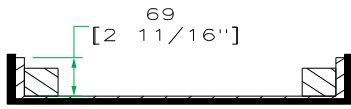

Product Dimensions

Shipping Dimensions (inch): 17.7 x 22.8 x 9.8

Shipping Weight (lbs): 21.5

Product Dimensions (inch): 17.1 x 22.2 x 9

Product Weight (lbs): 20.5

Shipping Dimensions (cm): 45 x 58 x 25

Shipping Weight (kg): 9.8

RIGHT VIEW

A-A VIEW

TOP VIEW OF COVER

B-B VIEW

C-C VIEW

D-D VIEW

TOP VIEW OF BASE

E-E VIEW