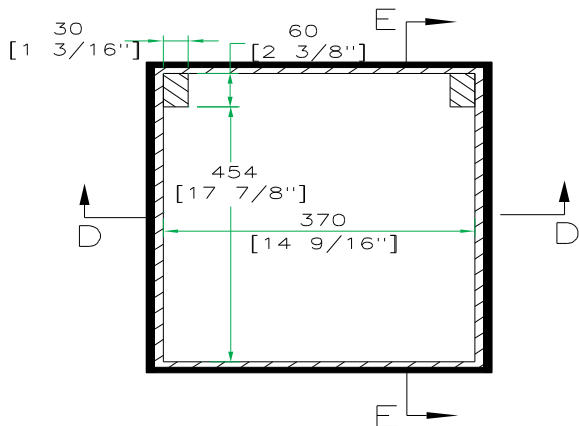

Product Dimensions

Shipping Dimensions (inch): 17.7 x 22.8 x 9.8

Shipping Weight (lbs): 21.5

Product Dimensions (inch): 17.1 x 22.2 x 9

Product Weight (lbs): 20.5

Shipping Dimensions (cm): 45 x 58 x 25

Shipping Weight (kg): 9.8

RIGHT VIEW

A-A VIEW

TOP VIEW OF COVER

B-B VIEW

C-C VIEW

D-D VIEW

TOP VIEW OF BASE

E-E VIEW