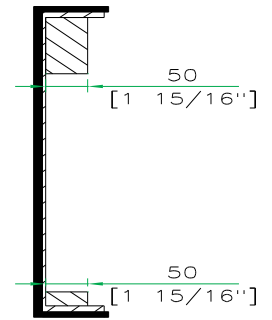

Product Dimensions

Shipping Dimensions (inch): 17.7 x 22.8 x 9.8

Shipping Weight (lbs): 21.5

Product Dimensions (inch): 17.1 x 22.2 x 9

Product Weight (lbs): 20.5

Shipping Dimensions (cm): 45 x 58 x 25

Shipping Weight (kg): 9.8

RIGHT VIEW

A-A VIEW

TOP VIEW OF COVER

B-B VIEW

C-C VIEW

D-D VIEW

TOP VIEW OF BASE

E-E VIEW