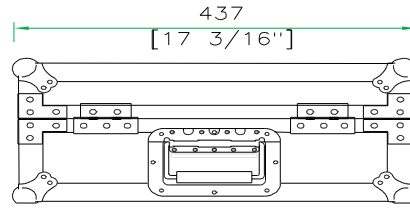

LEFT VIEW

97
[3 13/16']