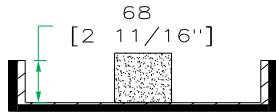

Product Dimensions

Shipping Dimensions (inch): 17.7 x 11.8 x 9.6

Shipping Weight (lbs): 12.1

Product Dimensions (inch): 17.1 x 11.2 x 8.8

Product Weight (lbs): 11

Shipping Dimensions (cm): 45 x 30 x 24.5

Shipping Weight (kg): 5.5

Product Dimensions (cm): 43.5 x 28.5 x 22.5

Product Weight (kg): 5

Created for straight-up durability to protect the big names like, American DJ, Numark, Pioneer, Denon and others, the RRCDP is one tough cookie. Designed with brawn and brains, the RRCDP fits CD players up to 14" deep, 8 1/2" wide and 4 5/8" high and features an unique removable front panel for easy access to your CD drawer. We also included adjustable modular foam lining so that you can create the perfect custom fit for your gear. Quick, Smart, Simple and 100% Road Ready

BACK VIEW

RIGHT VIEW

A-A VIEW

TOP VIEW OF COVER

B-B VIEW

C-C VIEW

TOP VIEW OF BASE

D-D VIEW