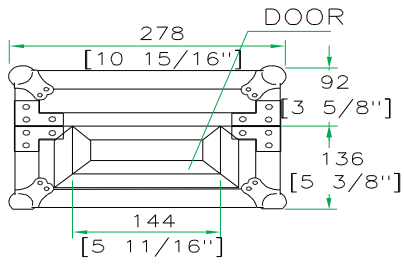

RRCDP

FRONT VIEW