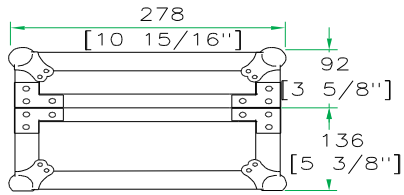

Product Dimensions

Shipping Dimensions (inch): 17.7 x 11.8 x 9.6

Shipping Weight (lbs): 12.1

Product Dimensions (inch): 17.1 x 11.2 x 8.8

Product Weight (lbs): 11

Shipping Dimensions (cm): 45 x 30 x 24.5

Shipping Weight (kg): 5.5

Product Dimensions (cm): 43.5 x 28.5 x 22.5

Product Weight (kg): 5

Created for straight-up durability to protect the big names like, American DJ, Numark, Pioneer, Denon and others, the RRCDP is one tough cookie. Designed with brawn and brains, the RRCDP fits CD players up to 14" deep, 8 1/2" wide and 4 5/8" high and features an unique removable front panel for easy access to your CD drawer. We also included adjustable modular foam lining so that you can create the perfect custom fit for your gear. Quick, Smart, Simple and 100% Road Ready

BACK VIEW

RIGHT VIEW

A-A VIEW

TOP VIEW OF COVER

B-B VIEW

C-C VIEW

TOP VIEW OF BASE

D-D VIEW