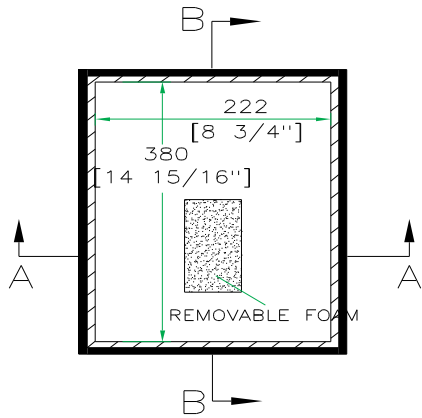

Product Dimensions

Shipping Dimensions (inch): 17.7 x 11.8 x 9.6

Shipping Weight (lbs): 12.1

Product Dimensions (inch): 17.1 x 11.2 x 8.8

Product Weight (lbs): 11

Shipping Dimensions (cm): 45 x 30 x 24.5

Shipping Weight (kg): 5.5

Product Dimensions (cm): 43.5 x 28.5 x 22.5

Product Weight (kg): 5

Created for straight-up durability to protect the big names like, American DJ, Numark, Pioneer, Denon and others, the RRCDP is one tough cookie. Designed with brawn and brains, the RRCDP fits CD players up to 14" deep, 8 1/2" wide and 4 5/8" high and features an unique removable front panel for easy access to your CD drawer. We also included adjustable modular foam lining so that you can create the perfect custom fit for your gear. Quick, Smart, Simple and 100% Road Ready

BACK VIEW

RIGHT VIEW

A-A VIEW

TOP VIEW OF COVER

B-B VIEW

C-C VIEW

TOP VIEW OF BASE

D-D VIEW