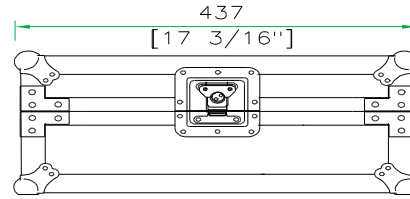

Product Dimensions

Shipping Dimensions (inch): 17.7 x 11.8 x 9.6

Shipping Weight (lbs): 12.1

Product Dimensions (inch): 17.1 x 11.2 x 8.8

Product Weight (lbs): 11

Shipping Dimensions (cm): 45 x 30 x 24.5

Shipping Weight (kg): 5.5

Product Dimensions (cm): 43.5 x 28.5 x 22.5

Product Weight (kg): 5

Created for straight-up durability to protect the big names like, American DJ, Numark, Pioneer, Denon and others, the RRCDP is one tough cookie. Designed with brawn and brains, the RRCDP fits CD players up to 14" deep, 8 1/2" wide and 4 5/8" high and features an unique removable front panel for easy access to your CD drawer. We also included adjustable modular foam lining so that you can create the perfect custom fit for your gear. Quick, Smart, Simple and 100% Road Ready

BACK VIEW

RIGHT VIEW

A-A VIEW

TOP VIEW OF COVER

B-B VIEW

C-C VIEW

TOP VIEW OF BASE

D-D VIEW