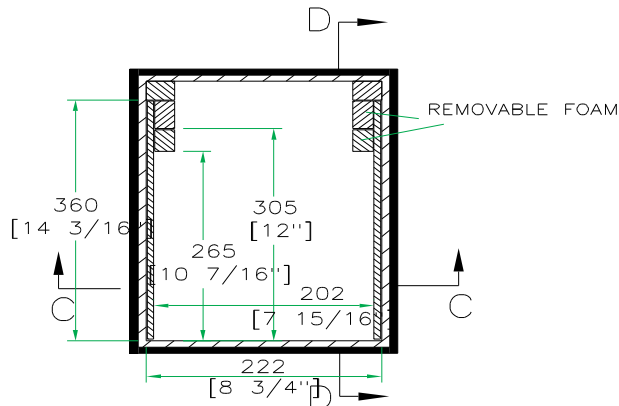

Product Dimensions

Shipping Dimensions (inch): 17.7 x 11.8 x 9.6

Shipping Weight (lbs): 12.1

Product Dimensions (inch): 17.1 x 11.2 x 8.8

Product Weight (lbs): 11

Shipping Dimensions (cm): 45 x 30 x 24.5

Shipping Weight (kg): 5.5

Product Dimensions (cm): 43.5 x 28.5 x 22.5

Product Weight (kg): 5

Created for straight-up durability to protect the big names like, American DJ, Numark, Pioneer, Denon and others, the RRCDP is one tough cookie. Designed with brawn and brains, the RRCDP fits CD players up to 14" deep, 8 1/2" wide and 4 5/8" high and features an unique removable front panel for easy access to your CD drawer. We also included adjustable modular foam lining so that you can create the perfect custom fit for your gear. Quick, Smart, Simple and 100% Road Ready

BACK VIEW

RIGHT VIEW

A-A VIEW

TOP VIEW OF COVER

B-B VIEW

C-C VIEW

TOP VIEW OF BASE

D-D VIEW