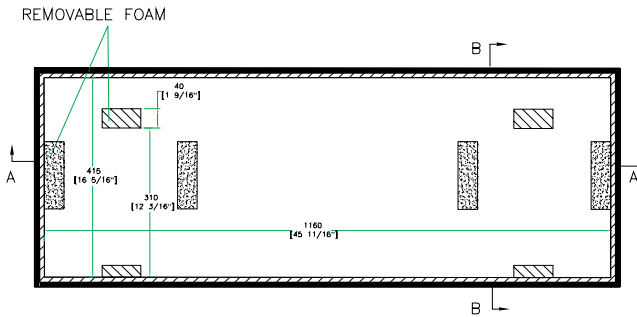

Product Dimensions

Shipping Dimensions (inch): 49.8 x 19.2 x 10.4

Shipping Weight (lbs):51.7

Product Dimensions (inch): 49.1 x 18.6 x 9.6

Product Weight (lbs): 49.5

Shipping Dimensions (cm): 126.5 x 49 x 26.5

RIGHT VIEW

BOTTOM VIEW OF BASE

A-A VIEW

TOP VIEW OF COVER

B-B VIEW

C-C VIEW

TOP VIEW OF BASE

D-D VIEW