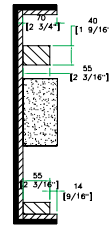

Product Dimensions

Shipping Dimensions (inch): 49.8 x 19.2 x 10.4

Shipping Weight (lbs):51.7

Product Dimensions (inch): 49.1 x 18.6 x 9.6

Product Weight (lbs): 49.5

Shipping Dimensions (cm): 126.5 x 49 x 26.5

RIGHT VIEW

BOTTOM VIEW OF BASE

A-A VIEW

TOP VIEW OF COVER

B-B VIEW

C-C VIEW

TOP VIEW OF BASE

D-D VIEW

E-E VIEW

F-F VIEW