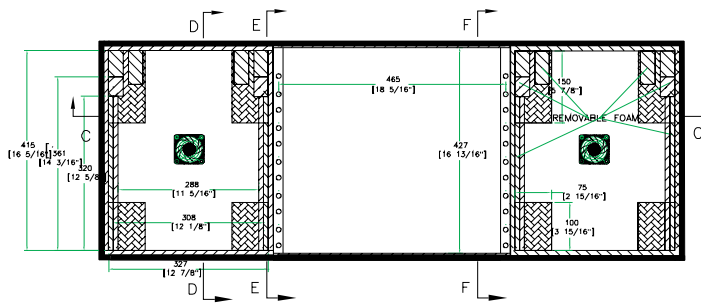

Product Dimensions

Shipping Dimensions (inch): 49.8 x 19.2 x 10.4

Shipping Weight (lbs):51.7

Product Dimensions (inch): 49.1 x 18.6 x 9.6

Product Weight (lbs): 49.5

Shipping Dimensions (cm): 126.5 x 49 x 26.5

RIGHT VIEW

BOTTOM VIEW OF BASE

A-A VIEW

TOP VIEW OF COVER

B-B VIEW

C-C VIEW

TOP VIEW OF BASE

D-D VIEW

E-E VIEW

F-F VIEW