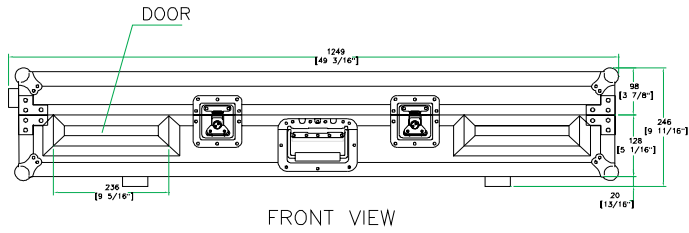

RRCDJCD19W

FRONT VIEW