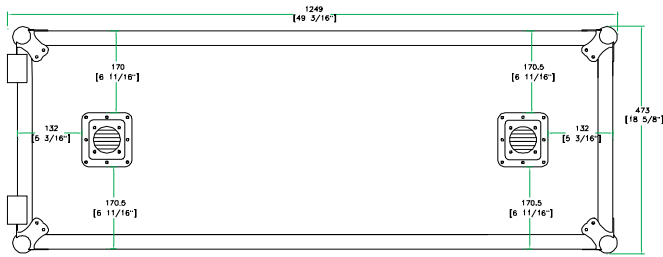

Product Dimensions

Shipping Dimensions (inch): 49.8 x 19.2 x 10.4

Shipping Weight (lbs):51.7

Product Dimensions (inch): 49.1 x 18.6 x 9.6

Product Weight (lbs): 49.5

Shipping Dimensions (cm): 126.5 x 49 x 26.5

RIGHT VIEW

BOTTOM VIEW OF BASE

A-A VIEW

TOP VIEW OF COVER

B-B VIEW

C-C VIEW

TOP VIEW OF BASE

D-D VIEW