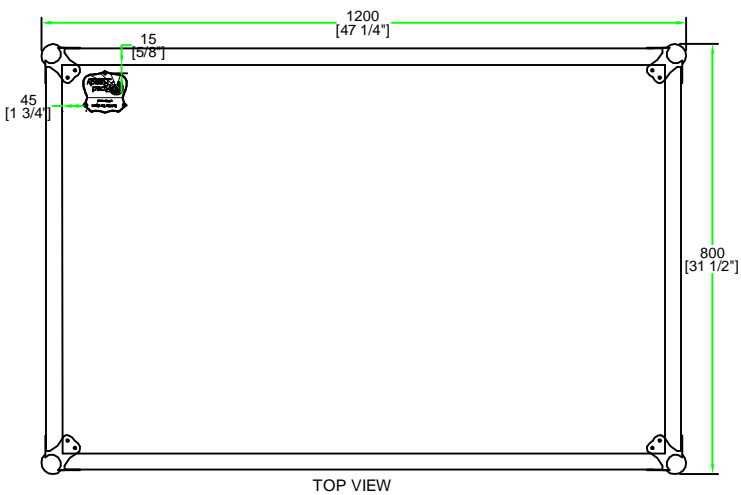

RRCABLECASEW

	SKU: RRCABLECASEW	BY: ROAD READY CASES
	UPC: NA	
	APPROVAL SIGNATURE: _____	DATE: _____
DRAWING DATE: 12 / 16 / 2010	SCALE: 1:13	DRAWING NUMBER: 1/2
		REVISION: NA

RRCABLECASEW

A-A VIEW

TOP VIEW OF COVER

B-B VIEW

C-C VIEW

9mm plywood painted black (x2pcs)

TOP VIEW OF BASE

D-D VIEW

SKU:RRCABLECASEW	BY: ROAD READY CASES
UPC: NA	APPROVAL SIGNATURE : _____ DATE : _____
DRAWING DATE : 12 / 16 / 2010	SCALE : 1:13
DRAWING NUMBER : 2/2	REVISION : NA