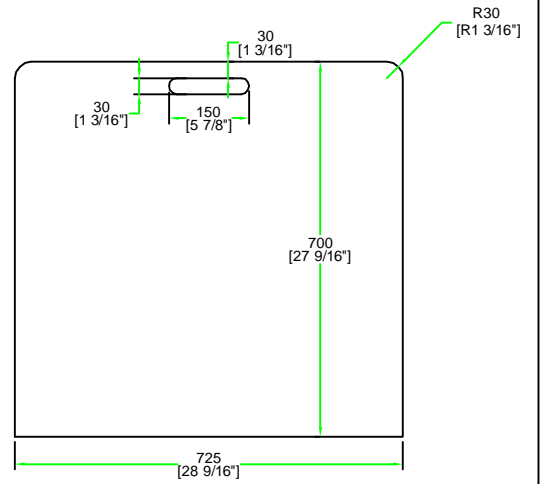

RRCABLECASEW

	SKU: RRCABLECASEW	BY: ROAD READY CASES
	UPC: NA	
	APPROVAL SIGNATURE: _____	DATE: _____
DRAWING DATE: 12 / 16 / 2010	SCALE: 1:13	DRAWING NUMBER: 1/2
		REVISION: NA

RRCABLECASEW

A-A VIEW

TOP VIEW OF COVER

B-B VIEW

C-C VIEW

9mm plywood painted black (x2pcs)

TOP VIEW OF BASE

D-D VIEW

SKU:RRCABLECASEW	BY: ROAD READY CASES
UPC: NA	APPROVAL SIGNATURE : _____ DATE : _____
DRAWING DATE : 12 / 16 / 2010	SCALE : 1:13
DRAWING NUMBER : 2/2	REVISION : NA