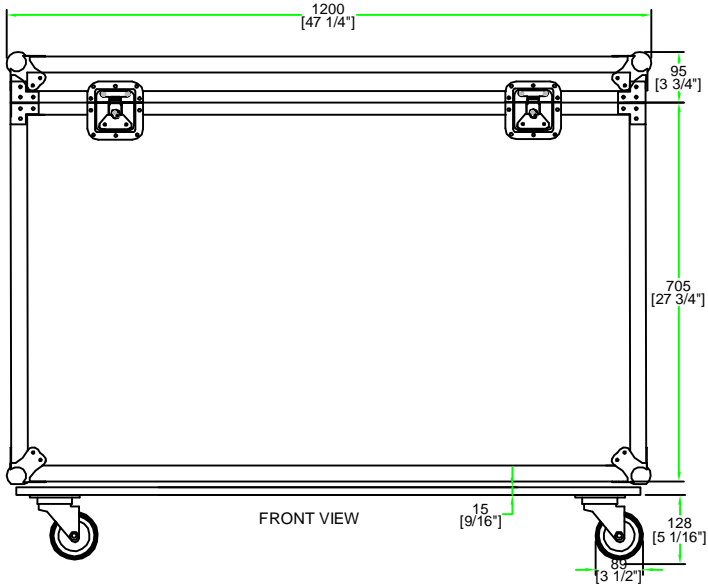

RRCABLECASEW

	SKU: RRCABLECASEW	BY: ROAD READY CASES
	UPC: NA	
	APPROVAL SIGNATURE: _____	DATE: _____
DRAWING DATE: 12 / 16 / 2010	SCALE: 1:13	DRAWING NUMBER: 1/2
		REVISION: NA

RRCABLECASEW

A-A VIEW

TOP VIEW OF COVER

B-B VIEW

C-C VIEW

9mm plywood painted black (x2pcs)

TOP VIEW OF BASE

D-D VIEW

SKU:RRCABLECASEW	BY: ROAD READY CASES
UPC: NA	APPROVAL SIGNATURE : _____ DATE : _____
DRAWING DATE : 12 / 16 / 2010	SCALE : 1:13
DRAWING NUMBER : 2/2	REVISION : NA