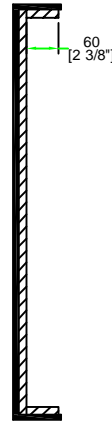

RRCABLECASEW

	SKU: RRCABLECASEW	BY: ROAD READY CASES
	UPC: NA	
	APPROVAL SIGNATURE: _____	DATE: _____
DRAWING DATE: 12 / 16 / 2010	SCALE: 1:13	DRAWING NUMBER: 1/2
		REVISION: NA

RRCABLECASEW

A-A VIEW

TOP VIEW OF COVER

B-B VIEW

C-C VIEW

9mm plywood painted black (x2pcs)

TOP VIEW OF BASE

D-D VIEW

SKU:RRCABLECASEW	BY: ROAD READY CASES
UPC: NA	APPROVAL SIGNATURE : _____ DATE : _____
DRAWING DATE : 12 / 16 / 2010	SCALE : 1:13
DRAWING NUMBER : 2/2	REVISION : NA