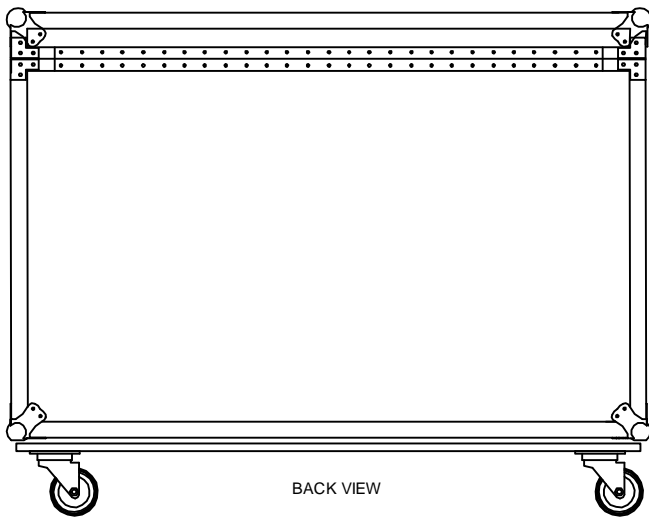

RRCABLECASEW

	SKU: RRCABLECASEW	BY: ROAD READY CASES
	UPC: NA	
	APPROVAL SIGNATURE: _____	DATE: _____
DRAWING DATE: 12 / 16 / 2010	SCALE: 1:13	DRAWING NUMBER: 1/2
		REVISION: NA

RRCABLECASEW

A-A VIEW

TOP VIEW OF COVER

B-B VIEW

C-C VIEW

9mm plywood painted black (x2pcs)

TOP VIEW OF BASE

D-D VIEW

SKU:RRCABLECASEW	BY: ROAD READY CASES
UPC: NA	APPROVAL SIGNATURE : _____ DATE : _____
DRAWING DATE : 12 / 16 / 2010	SCALE : 1:13
DRAWING NUMBER : 2/2	REVISION : NA