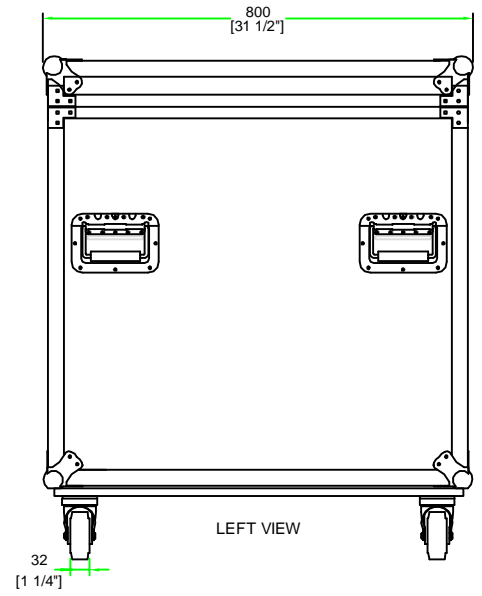

RRCABLECASEW

	SKU: RRCABLECASEW	BY: ROAD READY CASES
	UPC: NA	
	APPROVAL SIGNATURE: _____	DATE: _____
DRAWING DATE: 12 / 16 / 2010	SCALE: 1:13	DRAWING NUMBER: 1/2
		REVISION: NA

RRCABLECASEW

A-A VIEW

TOP VIEW OF COVER

B-B VIEW

C-C VIEW

9mm plywood painted black (x2pcs)

TOP VIEW OF BASE

D-D VIEW

SKU:RRCABLECASEW	BY: ROAD READY CASES
UPC: NA	APPROVAL SIGNATURE : _____ DATE : _____
DRAWING DATE : 12 / 16 / 2010	SCALE : 1:13
DRAWING NUMBER : 2/2	REVISION : NA