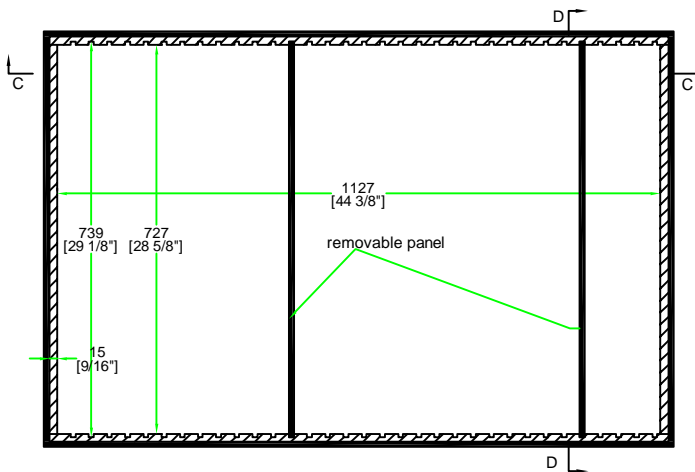

RRCABLECASEW

	SKU: RRCABLECASEW	BY: ROAD READY CASES
	UPC: NA	
	APPROVAL SIGNATURE: _____	DATE: _____
DRAWING DATE: 12 / 16 / 2010	SCALE: 1:13	DRAWING NUMBER: 1/2
		REVISION: NA

RRCABLECASEW

A-A VIEW

TOP VIEW OF COVER

B-B VIEW

C-C VIEW

9mm plywood painted black (x2pcs)

TOP VIEW OF BASE

D-D VIEW

SKU:RRCABLECASEW	BY: ROAD READY CASES
UPC: NA	APPROVAL SIGNATURE : _____ DATE : _____
DRAWING DATE : 12 / 16 / 2010	SCALE : 1:13
DRAWING NUMBER : 2/2	REVISION : NA