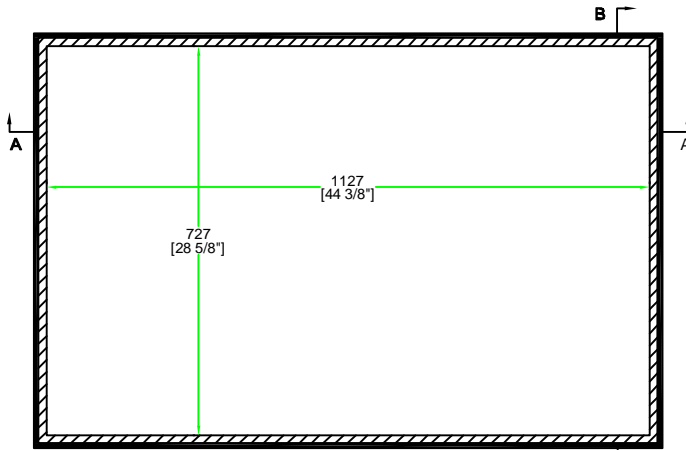

RRCABLECASEW

	SKU: RRCABLECASEW	BY: ROAD READY CASES
	UPC: NA	
	APPROVAL SIGNATURE: _____	DATE: _____
DRAWING DATE: 12 / 16 / 2010	SCALE: 1:13	DRAWING NUMBER: 1/2
		REVISION: NA

RRCABLECASEW

A-A VIEW

TOP VIEW OF COVER

B-B VIEW

C-C VIEW

9mm plywood painted black (x2pcs)

TOP VIEW OF BASE

D-D VIEW

SKU:RRCABLECASEW	BY: ROAD READY CASES
UPC: NA	APPROVAL SIGNATURE : _____ DATE : _____
DRAWING DATE : 12 / 16 / 2010	SCALE : 1:13
DRAWING NUMBER : 2/2	REVISION : NA