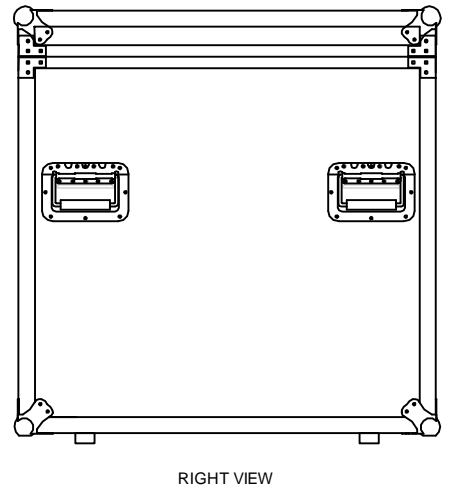

RRCABLECASE

	SKU: RRCABLECASE	BY:	
	UPC: NA	ROAD READY CASES	
APPROVAL SIGNATURE :		DATE :	
DRAWING DATE :	SCALE :	DRAWING NUMBER :	REVISION :
12 / 16 / 2010	1:13	1/2	NA

RRCABLECASE

A-A VIEW

TOP VIEW OF COVER

B-B VIEW

C-C VIEW

9mm plywood painted black (x2pcs)

TOP VIEW OF BASE

D-D VIEW

	SKU: RRCABLECASE	BY:
	UPC: NA	ROAD READY CASES
APPROVAL SIGNATURE :		DATE :
DRAWING DATE :	SCALE :	DRAWING NUMBER :
12 / 16 / 2010	1:13	2/2
REVISION :		NA