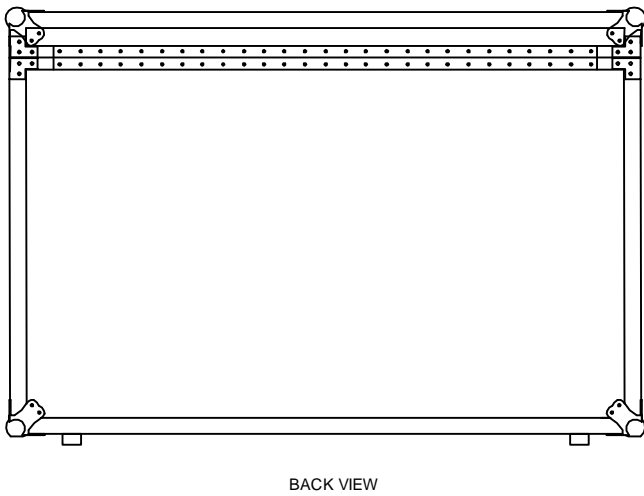

RRCABLECASE

	SKU: RRCABLECASE	BY:	
	UPC: NA	ROAD READY CASES	
APPROVAL SIGNATURE :		DATE :	
DRAWING DATE :	SCALE :	DRAWING NUMBER :	REVISION :
12 / 16 / 2010	1:13	1/2	NA

RRCABLECASE

A-A VIEW

TOP VIEW OF COVER

B-B VIEW

C-C VIEW

9mm plywood painted black (x2pcs)

TOP VIEW OF BASE

D-D VIEW

	SKU: RRCABLECASE	BY:
	UPC: NA	ROAD READY CASES
APPROVAL SIGNATURE :		DATE :
DRAWING DATE :	SCALE :	DRAWING NUMBER :
12 / 16 / 2010	1:13	2/2
REVISION :		NA