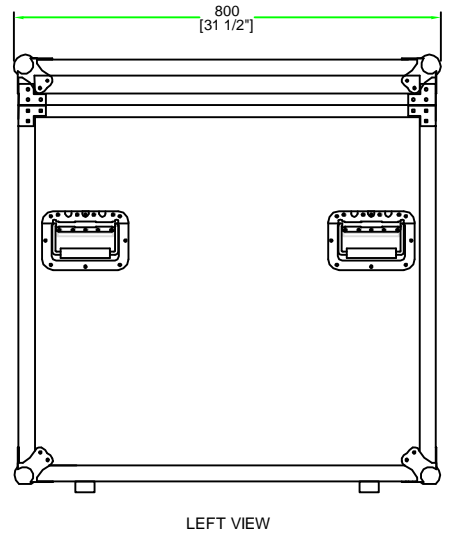

RRCABLECASE

	SKU: RRCABLECASE	BY:	
	UPC: NA	ROAD READY CASES	
APPROVAL SIGNATURE :		DATE :	
DRAWING DATE :	SCALE :	DRAWING NUMBER :	REVISION :
12 / 16 / 2010	1:13	1/2	NA

RRCABLECASE

A-A VIEW

TOP VIEW OF COVER

B-B VIEW

C-C VIEW

9mm plywood painted black (x2pcs)

TOP VIEW OF BASE

D-D VIEW

	SKU: RRCABLECASE	BY:
	UPC: NA	ROAD READY CASES
APPROVAL SIGNATURE :		DATE :
DRAWING DATE :	SCALE :	DRAWING NUMBER :
12 / 16 / 2010	1:13	2/2
REVISION :		NA