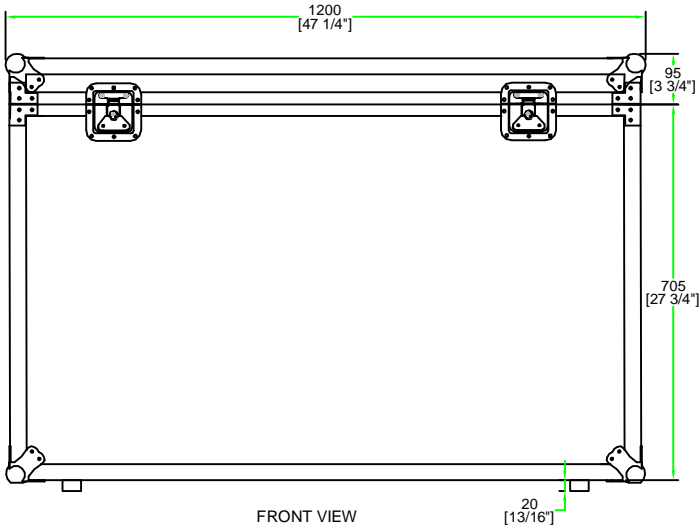

RRCABLECASE

	SKU: RRCABLECASE	BY:	
	UPC: NA	ROAD READY CASES	
APPROVAL SIGNATURE :		DATE :	
DRAWING DATE :	SCALE :	DRAWING NUMBER :	REVISION :
12 / 16 / 2010	1:13	1/2	NA

RRCABLECASE

A-A VIEW

TOP VIEW OF COVER

B-B VIEW

C-C VIEW

9mm plywood painted black (x2pcs)

TOP VIEW OF BASE

D-D VIEW

	SKU: RRCABLECASE	BY:
	UPC: NA	ROAD READY CASES
APPROVAL SIGNATURE :		DATE :
DRAWING DATE :	SCALE :	DRAWING NUMBER :
12 / 16 / 2010	1:13	2/2
REVISION :		NA