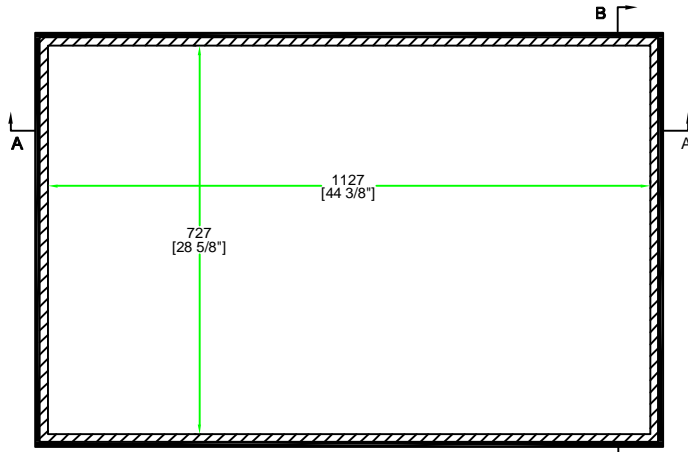

RRCABLECASE

	SKU: RRCABLECASE	BY:	
	UPC: NA	ROAD READY CASES	
APPROVAL SIGNATURE :		DATE :	
DRAWING DATE :	SCALE :	DRAWING NUMBER :	REVISION :
12 / 16 / 2010	1:13	1/2	NA

RRCABLECASE

A-A VIEW

TOP VIEW OF COVER

B-B VIEW

C-C VIEW

9mm plywood painted black (x2pcs)

TOP VIEW OF BASE

D-D VIEW

	SKU: RRCABLECASE	BY:
	UPC: NA	ROAD READY CASES
APPROVAL SIGNATURE :		DATE :
DRAWING DATE :	SCALE :	DRAWING NUMBER :
12 / 16 / 2010	1:13	2/2
REVISION :		NA