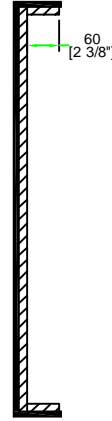

RRCABLECASE

	SKU: RRCABLECASE	BY:	
	UPC: NA	ROAD READY CASES	
APPROVAL SIGNATURE :		DATE :	
DRAWING DATE :	SCALE :	DRAWING NUMBER :	REVISION :
12 / 16 / 2010	1:13	1/2	NA

RRCABLECASE

A-A VIEW

TOP VIEW OF COVER

B-B VIEW

C-C VIEW

9mm plywood painted black (x2pcs)

TOP VIEW OF BASE

D-D VIEW

	SKU: RRCABLECASE	BY:
	UPC: NA	ROAD READY CASES
APPROVAL SIGNATURE :		DATE :
DRAWING DATE :	SCALE :	DRAWING NUMBER :
12 / 16 / 2010	1:13	2/2
REVISION :		NA