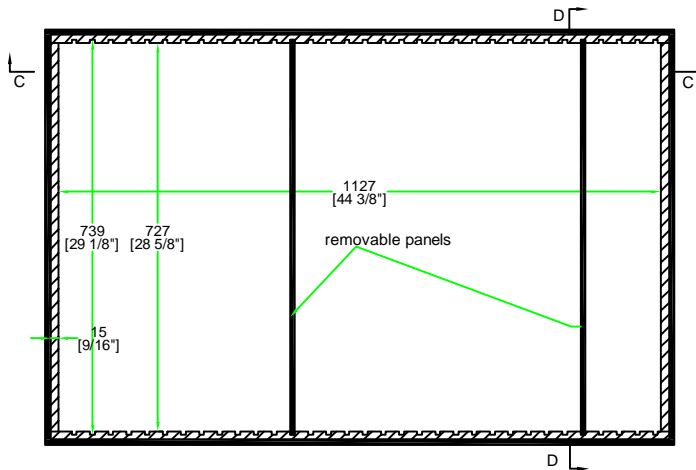

RRCABLECASE

	SKU: RRCABLECASE	BY:	
	UPC: NA	ROAD READY CASES	
APPROVAL SIGNATURE :		DATE :	
DRAWING DATE :	SCALE :	DRAWING NUMBER :	REVISION :
12 / 16 / 2010	1:13	1/2	NA

RRCABLECASE

A-A VIEW

TOP VIEW OF COVER

B-B VIEW

C-C VIEW

9mm plywood painted black (x2pcs)

TOP VIEW OF BASE

D-D VIEW

	SKU: RRCABLECASE	BY:
	UPC: NA	ROAD READY CASES
APPROVAL SIGNATURE :		DATE :
DRAWING DATE :	SCALE :	DRAWING NUMBER :
12 / 16 / 2010	1:13	2/2
REVISION :		NA