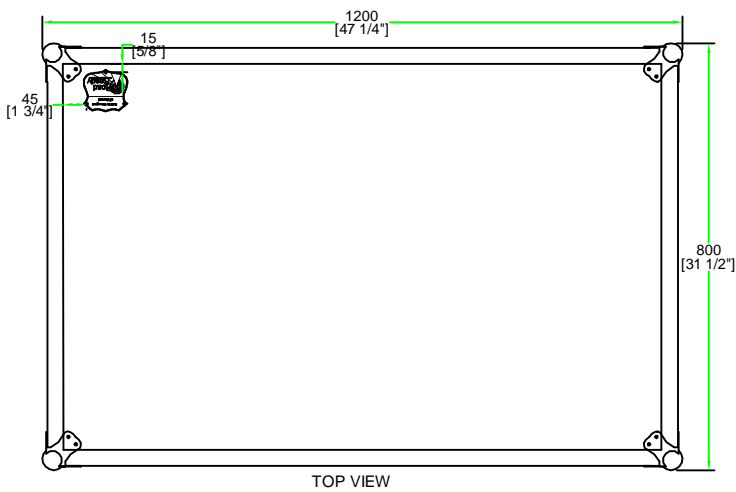

RRCABLECASE

	SKU: RRCABLECASE	BY:	
	UPC: NA	ROAD READY CASES	
APPROVAL SIGNATURE :		DATE :	
DRAWING DATE :	SCALE :	DRAWING NUMBER :	REVISION :
12 / 16 / 2010	1:13	1/2	NA

RRCABLECASE

A-A VIEW

TOP VIEW OF COVER

B-B VIEW

C-C VIEW

9mm plywood painted black (x2pcs)

TOP VIEW OF BASE

D-D VIEW

	SKU: RRCABLECASE	BY:
	UPC: NA	ROAD READY CASES
APPROVAL SIGNATURE :		DATE :
DRAWING DATE :	SCALE :	DRAWING NUMBER :
12 / 16 / 2010	1:13	2/2
REVISION :		NA