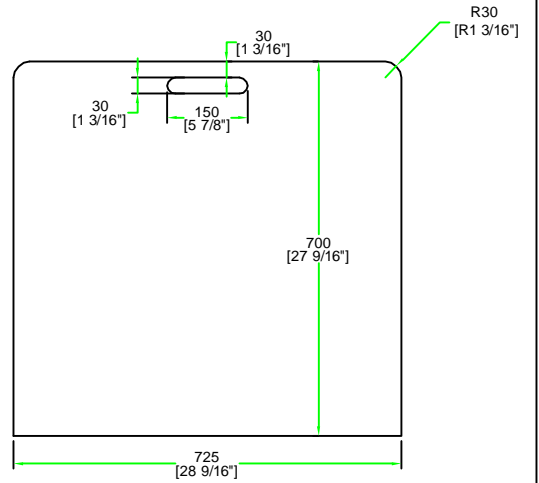

RRCABLECASE

	SKU: RRCABLECASE	BY:	
	UPC: NA	ROAD READY CASES	
APPROVAL SIGNATURE :		DATE :	
DRAWING DATE :	SCALE :	DRAWING NUMBER :	REVISION :
12 / 16 / 2010	1:13	1/2	NA

RRCABLECASE

A-A VIEW

TOP VIEW OF COVER

B-B VIEW

C-C VIEW

9mm plywood painted black (x2pcs)

TOP VIEW OF BASE

D-D VIEW

	SKU: RRCABLECASE	BY:
	UPC: NA	ROAD READY CASES
APPROVAL SIGNATURE :		DATE :
DRAWING DATE :	SCALE :	DRAWING NUMBER :
12 / 16 / 2010	1:13	2/2
REVISION :		NA