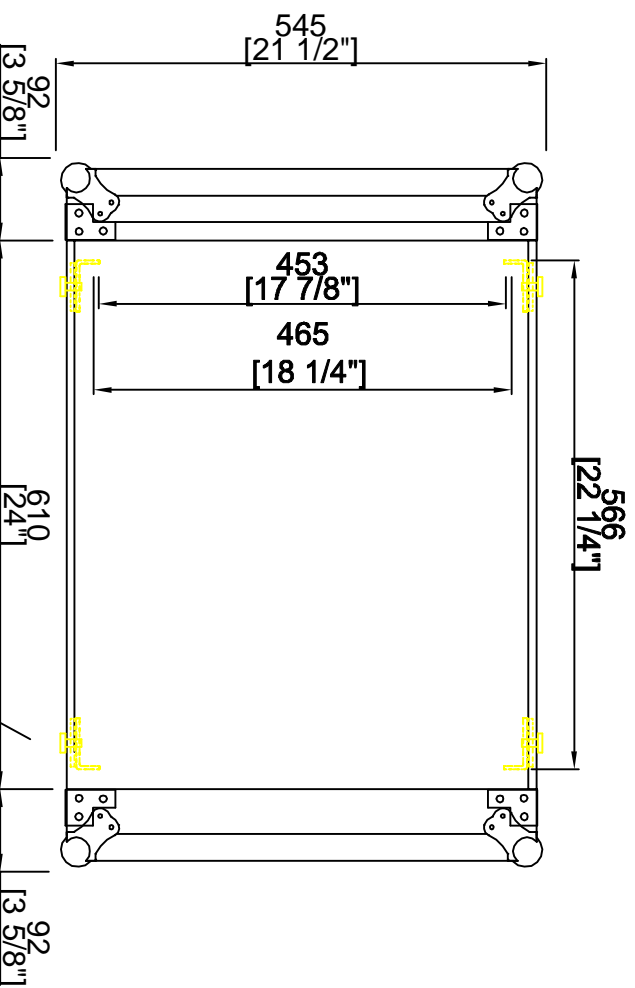

# RR3UAD24

BACK VIEW

RACK RAILS

SKU : RR3UAD24		BY: ROAD READY CASES	
UPC : NA		DATE :	
APPROVAL SIGNATURE :		DRAWING NUMBER : 1/1	
DRAWING DATE : 03 / 12 / 2010		REVISION : NA	
SCALE : 1:8			