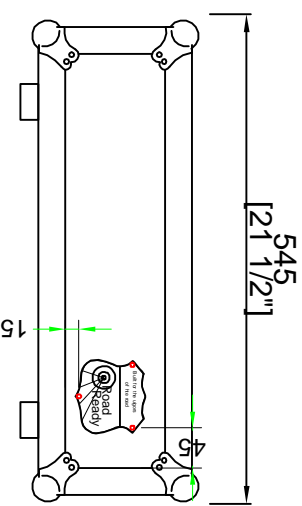

# RR3UAD24

BACK VIEW

RACK RAILS

SKU : RR3UAD24		BY: ROAD READY CASES	
UPC : NA		DATE :	
APPROVAL SIGNATURE :		DRAWING NUMBER : 1/1	
DRAWING DATE : 03 / 12 / 2010		REVISION : NA	
SCALE : 1:8			