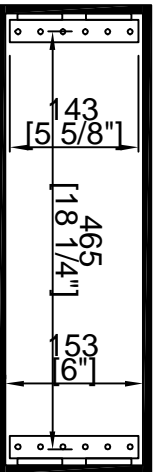

# RR3UAD24

BACK VIEW

RACK RAILS

SKU : RR3UAD24		BY: ROAD READY CASES	
UPC : NA		DATE :	
APPROVAL SIGNATURE :		DRAWING NUMBER : 1/1	
DRAWING DATE : 03 / 12 / 2010		REVISION : NA	
SCALE : 1:8			