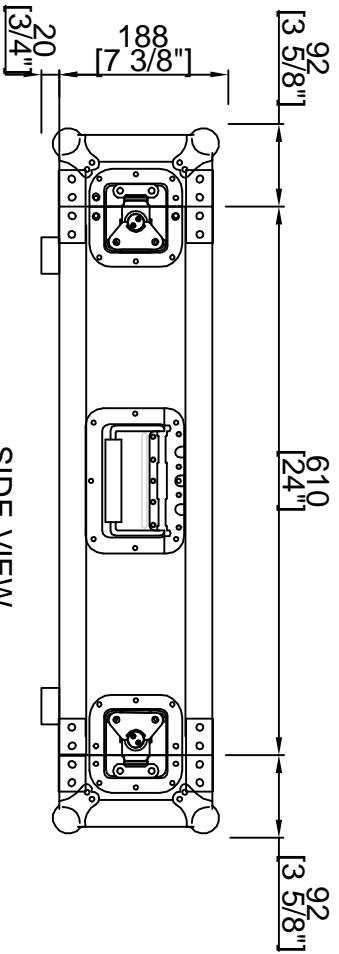

# RR3UAD24

BACK VIEW

RACK RAILS

SKU : RR3UAD24		BY: ROAD READY CASES	
UPC : NA		DATE :	
APPROVAL SIGNATURE :		DRAWING NUMBER : 1/1	
DRAWING DATE : 03 / 12 / 2010		REVISION : NA	
SCALE : 1:8			