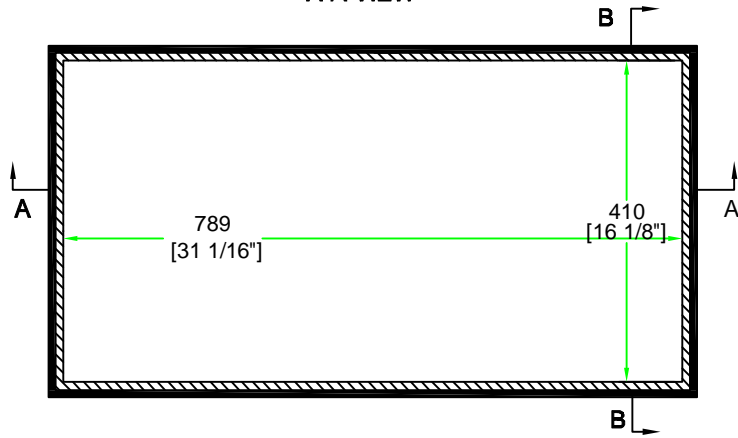

RR2HDAC

SKU:RR2HDAC

UPC : N/A

APPROVAL SIGNATURE :

DRAWING DATE : 09 / 13 / 2010

SCALE : 1:9

DRAWING NUMBER : 1/2

REVISION : NA

BY: ROAD READY CASES

DATE :

RR2HDAC

A-A VIEW

TOP VIEW OF COVER

B-B VIEW

C-C VIEW

TOP VIEW OF BASE

D-D VIEW

	SKU:RR2HDAC	BY:
	UPC: NA	ROAD READY CASES
APPROVAL SIGNATURE :		DATE :
DRAWING DATE :	SCALE :	DRAWING NUMBER :
09 / 13 / 2010	1:9	2/2
REVISION :		NA