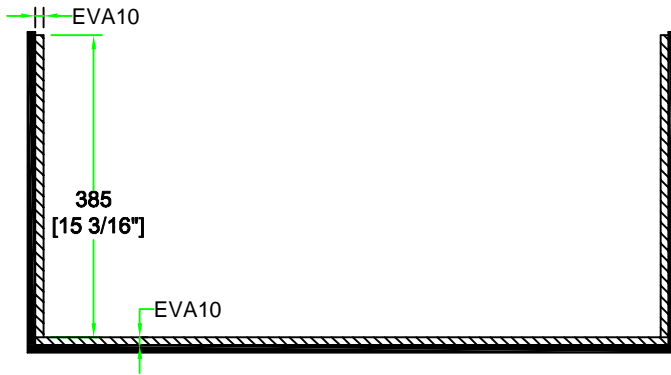

RR2HDAC

A-A VIEW