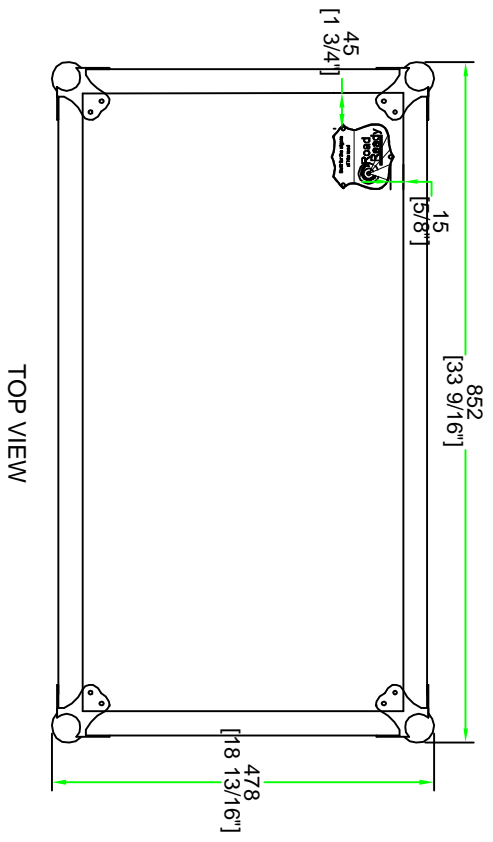

RR2HDAC

SKU:RR2HDAC

UPC : N/A

APPROVAL SIGNATURE :

DRAWING DATE : 09 / 13 / 2010

SCALE : 1:9

DRAWING NUMBER : 1/2

REVISION : NA

BY: ROAD READY CASES

DATE :

RR2HDAC

A-A VIEW

TOP VIEW OF COVER

B-B VIEW

C-C VIEW

TOP VIEW OF BASE

D-D VIEW

	SKU:RR2HDAC	BY:
	UPC: NA	ROAD READY CASES
APPROVAL SIGNATURE :		DATE :
DRAWING DATE :	SCALE :	DRAWING NUMBER :
09 / 13 / 2010	1:9	2/2
REVISION :		NA