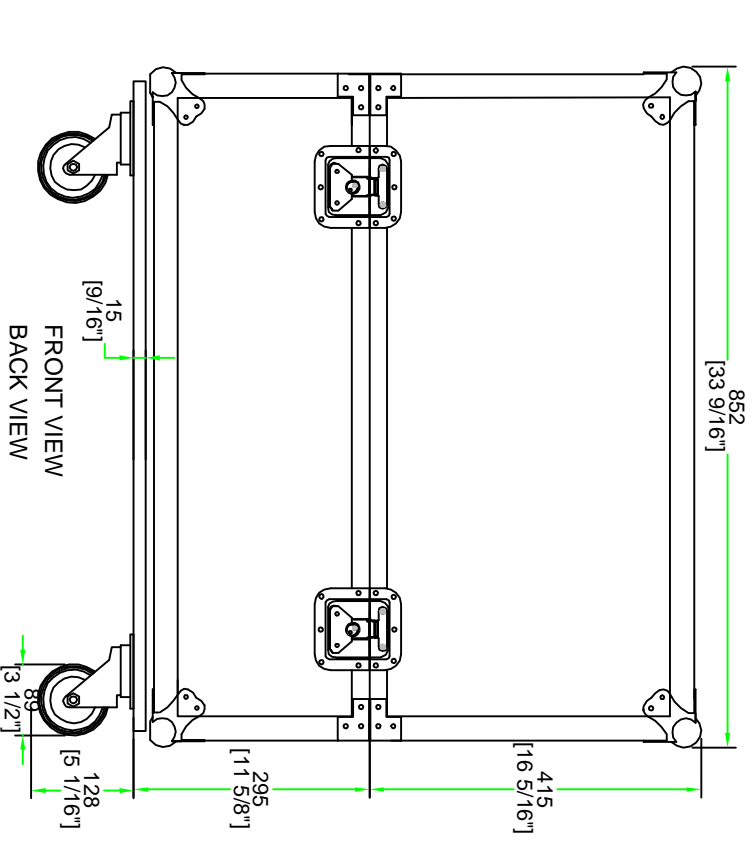

RR2HDAC

SKU:RR2HDAC

UPC : N/A

APPROVAL SIGNATURE :

DRAWING DATE : 09 / 13 / 2010

SCALE : 1:9

DRAWING NUMBER : 1/2

REVISION : NA

BY: ROAD READY CASES

DATE :

RR2HDAC

A-A VIEW

TOP VIEW OF COVER

B-B VIEW

C-C VIEW

TOP VIEW OF BASE

D-D VIEW

	SKU:RR2HDAC	BY:
	UPC: NA	ROAD READY CASES
APPROVAL SIGNATURE :		DATE :
DRAWING DATE :	SCALE :	DRAWING NUMBER :
09 / 13 / 2010	1:9	2/2
REVISION :		NA