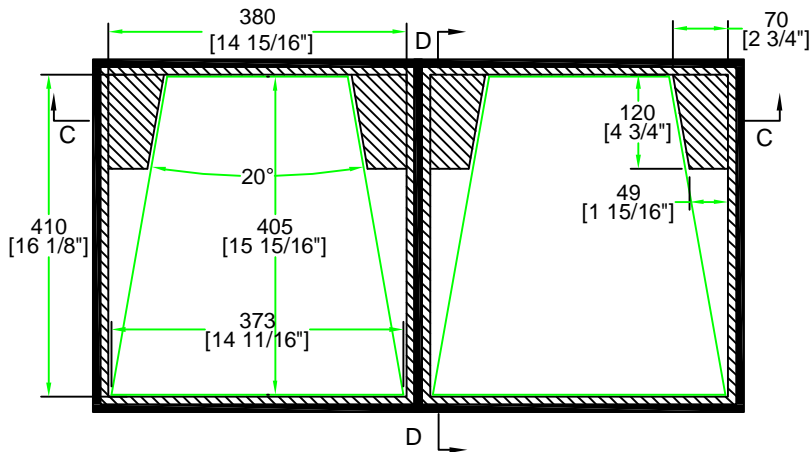

BY: ROAD READY CASES

DATE :

RR2HDAC

A-A VIEW

TOP VIEW OF COVER

B-B VIEW

C-C VIEW

TOP VIEW OF BASE

D-D VIEW

	SKU:RR2HDAC	BY:
	UPC: NA	ROAD READY CASES
APPROVAL SIGNATURE :		DATE :
DRAWING DATE :	SCALE :	DRAWING NUMBER :
09 / 13 / 2010	1:9	2/2
REVISION :		NA