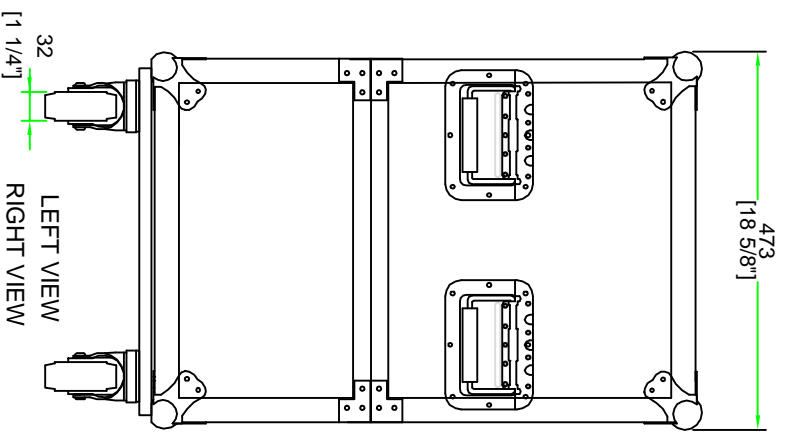

RR2HDAC

SKU:RR2HDAC

UPC : N/A

APPROVAL SIGNATURE :

DRAWING DATE : 09 / 13 / 2010

SCALE : 1:9

DRAWING NUMBER : 1/2

REVISION : NA

BY: ROAD READY CASES

DATE :

RR2HDAC

A-A VIEW

TOP VIEW OF COVER

B-B VIEW

C-C VIEW

TOP VIEW OF BASE

D-D VIEW

	SKU:RR2HDAC	BY:
	UPC: NA	ROAD READY CASES
APPROVAL SIGNATURE :		DATE :
DRAWING DATE :	SCALE :	DRAWING NUMBER :
09 / 13 / 2010	1:9	2/2
REVISION :		NA