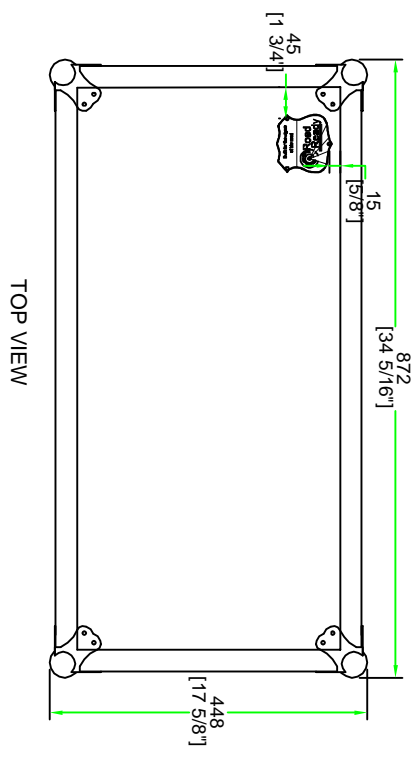

RR2HD1221C

SKU:RR2HD1221C	BY:		
UPC :NA	ROAD READY CASES		
APPROVAL SIGNATURE :	DATE :		
DRAWING DATE : 09 / 06 / 2010	SCALE : 1:8	DRAWING NUMBER : 1/2	REVISION : N/A

RR2HD1221C

A-A VIEW

TOP VIEW OF COVER

B-B VIEW

C-C VIEW

TOP VIEW OF BASE

D-D VIEW

	SKU:RR2HD1221C	BY:
	UPC: NA	ROAD READY CASES
APPROVAL SIGNATURE :	DATE :	
DRAWING DATE :	SCALE :	DRAWING NUMBER :
09 / 06 / 2010	1:8	2/2
		REVISION :
		NA