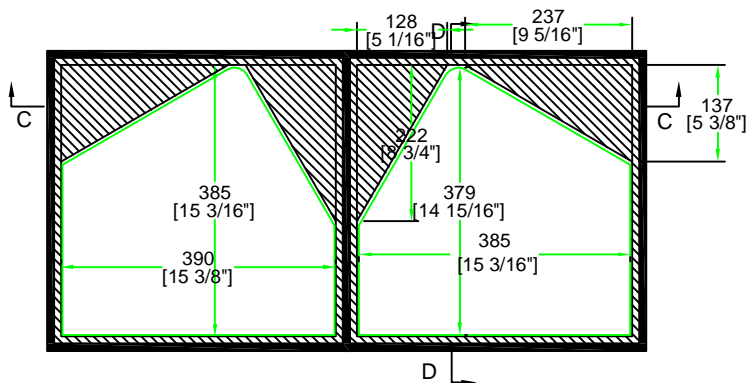

RR2HD1221C

SKU:RR2HD1221C	BY:		
UPC :NA	ROAD READY CASES		
APPROVAL SIGNATURE :	DATE :		
DRAWING DATE : 09 / 06 / 2010	SCALE : 1:8	DRAWING NUMBER : 1/2	REVISION : N/A

RR2HD1221C

A-A VIEW

TOP VIEW OF COVER

B-B VIEW

C-C VIEW

TOP VIEW OF BASE

D-D VIEW

	SKU:RR2HD1221C	BY:
	UPC: NA	ROAD READY CASES
APPROVAL SIGNATURE :	DATE :	
DRAWING DATE :	SCALE :	DRAWING NUMBER :
09 / 06 / 2010	1:8	2/2
		REVISION :
		NA