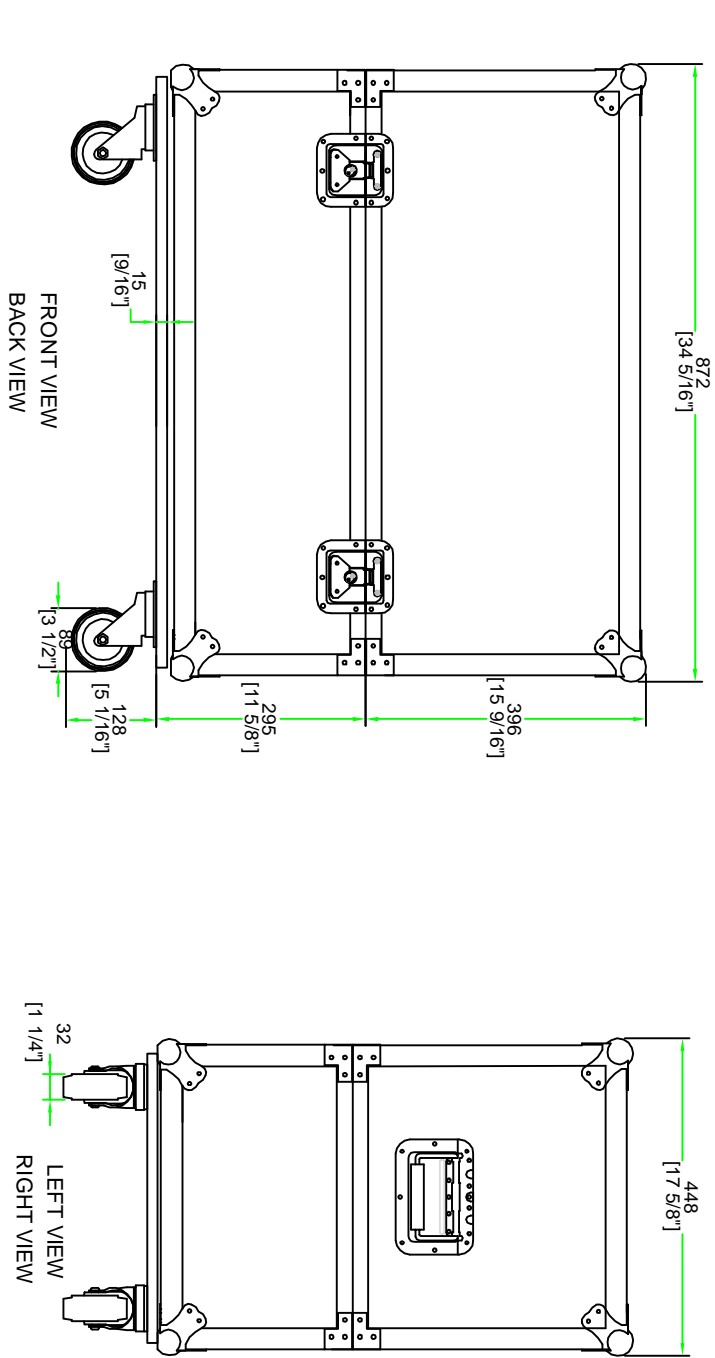

RR2HD1221C

SKU:RR2HD1221C	BY:		
UPC :NA	ROAD READY CASES		
APPROVAL SIGNATURE :	DATE :		
DRAWING DATE : 09 / 06 / 2010	SCALE : 1:8	DRAWING NUMBER : 1/2	REVISION : N/A

RR2HD1221C

A-A VIEW

TOP VIEW OF COVER

B-B VIEW

C-C VIEW

TOP VIEW OF BASE

D-D VIEW

	SKU:RR2HD1221C	BY:
	UPC: NA	ROAD READY CASES
APPROVAL SIGNATURE :	DATE :	
DRAWING DATE :	SCALE :	DRAWING NUMBER :
09 / 06 / 2010	1:8	2/2
		REVISION :
		NA