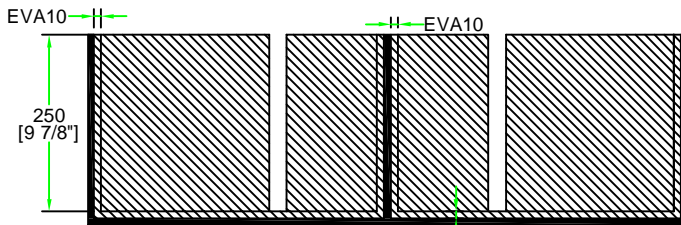

RR2HD1221C

SKU:RR2HD1221C	BY:		
UPC :NA	ROAD READY CASES		
APPROVAL SIGNATURE :	DATE :		
DRAWING DATE : 09 / 06 / 2010	SCALE : 1:8	DRAWING NUMBER : 1/2	REVISION : N/A

RR2HD1221C

A-A VIEW

TOP VIEW OF COVER

B-B VIEW

C-C VIEW

TOP VIEW OF BASE

D-D VIEW

	SKU:RR2HD1221C	BY:
	UPC: NA	ROAD READY CASES
APPROVAL SIGNATURE :	DATE :	
DRAWING DATE :	SCALE :	DRAWING NUMBER :
09 / 06 / 2010	1:8	2/2
		REVISION :
		NA