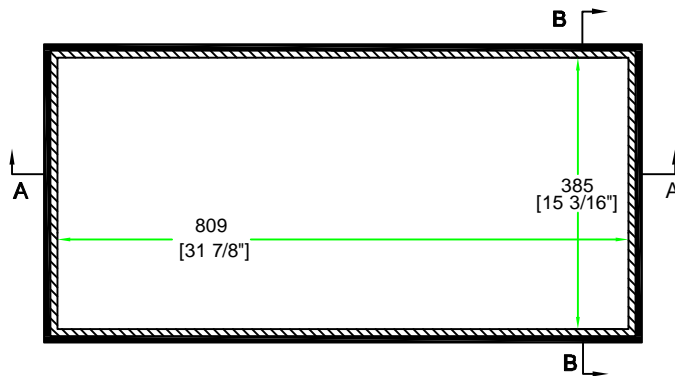

RR2HD1221C

SKU:RR2HD1221C	BY:		
UPC :NA	ROAD READY CASES		
APPROVAL SIGNATURE :	DATE :		
DRAWING DATE : 09 / 06 / 2010	SCALE : 1:8	DRAWING NUMBER : 1/2	REVISION : N/A

RR2HD1221C

A-A VIEW

TOP VIEW OF COVER

B-B VIEW

C-C VIEW

TOP VIEW OF BASE

D-D VIEW

	SKU:RR2HD1221C	BY:
	UPC: NA	ROAD READY CASES
APPROVAL SIGNATURE :	DATE :	
DRAWING DATE :	SCALE :	DRAWING NUMBER :
09 / 06 / 2010	1:8	2/2
		REVISION :
		NA