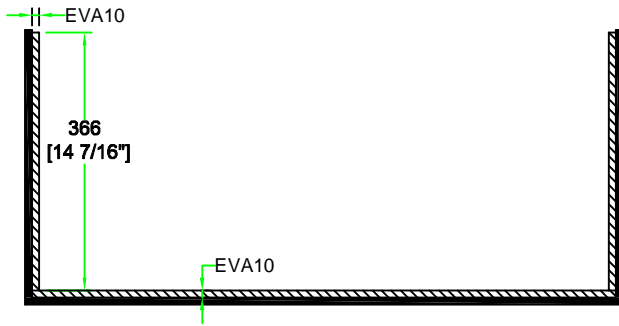

RR2HD1221C

SKU:RR2HD1221C	BY:		
UPC :NA	ROAD READY CASES		
APPROVAL SIGNATURE :	DATE :		
DRAWING DATE : 09 / 06 / 2010	SCALE : 1:8	DRAWING NUMBER : 1/2	REVISION : N/A

RR2HD1221C

A-A VIEW

TOP VIEW OF COVER

B-B VIEW

C-C VIEW

TOP VIEW OF BASE

D-D VIEW

	SKU:RR2HD1221C	BY:
	UPC: NA	ROAD READY CASES
APPROVAL SIGNATURE :	DATE :	
DRAWING DATE :	SCALE :	DRAWING NUMBER :
09 / 06 / 2010	1:8	2/2
		REVISION :
		NA