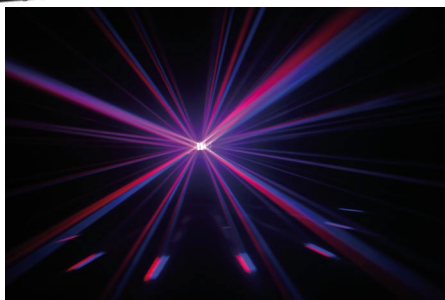

Nicols Splendor LED

Powerful RGB double LED multibeam

- LED 2 X 10 Watts RGB
- 3 modes : Musical DMX, master/slave.
- 6 DMX Channels
- Can be controlled with CA8

Price: **415,20 €** incl vat (nic-splendorled)