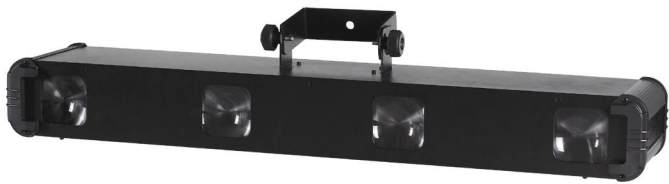

Nicols Quad LED

Spectacular rotating RGB Multibeam

- 256 LEDs: 96 Red, 96 Green, 64 Blue
- 3 modes: Musical, Master/Slave, DMX
- 6 DMX Channels
- Can be managed with CA8 mini controller

Price: **226,48 €** incl vat (nic-quadled)

Nicols Magic LED

Spectacular rotating RGB + White Multibeam

- 256 LEDs: 64 Red, 64 Green, 64 Blue, 64 White
- 3 modes : Musical, Master/Slave, DMX
- 6 DMX Channels
- Can be managed with CA8 mini controller

Price: **307,68 €** incl vat (nic-magicled)

Nicols Splendor LED

Powerful RGB double LED multibeam

- LED 2 X 10 Watts RGB
- 3 modes : Musical DMX, master/slave.
- 6 DMX Channels
- Can be controlled with CA8

Price: **415,20 €** incl vat (nic-splendorled)

Nicols Galactic LED

Spectacular RGB + White Multibeam

- 256 LED: 64 Red, 64 Green, 64 Blue, 64 White
- 3 Operating modes: Musical, Master Slave and DMX
- 4 DMX channels
- Can be controlled with CA8
- Power consumption: 36W