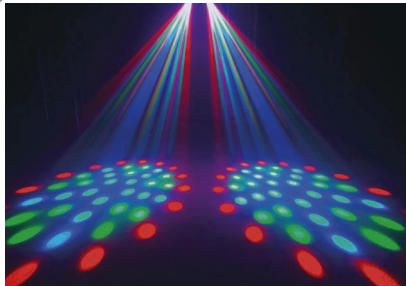

Price: **415,20 €** incl vat (nic-splendorled)

Nicols Galactic LED

Spectacular RGB + White Multibeam

- 256 LED: 64 Red, 64 Green, 64 Blue, 64 White
- 3 Operating modes: Musical, Master Slave and DMX
- 4 DMX channels
- Can be controlled with CA8
- Power consumption: 36W

Price: **309,84 €** incl vat (nic-galacticled)

SX Lighting Twin Star LED

Double LED moonflower

- 92 LED: 32 Red, 30 Green, 30 Blue
- Musical mode
- Built-in programs

Price: **157,92 €** incl vat (sxl-twinstarled)