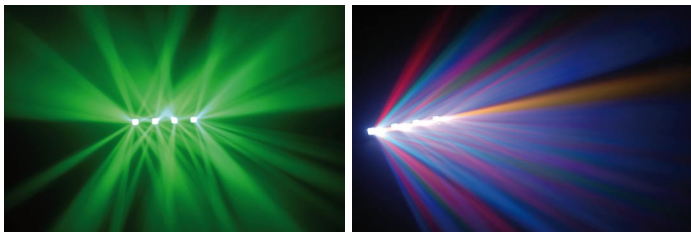

Nicols Quad LED

Spectacular rotating RGB Multibeam

- 256 LEDs: 96 Red, 96 Green, 64 Blue
- 3 modes: Musical, Master/Slave, DMX
- 6 DMX Channels
- Can be managed with CA8 mini controller

Price: **226,48 €** incl vat (nic-quadled)

Nicols Magic LED

Spectacular rotating RGB + White Multibeam

- 256 LEDs: 64 Red, 64 Green, 64 Blue, 64 White
- 3 modes : Musical, Master/Slave, DMX
- 6 DMX Channels
- Can be managed with CA8 mini controller