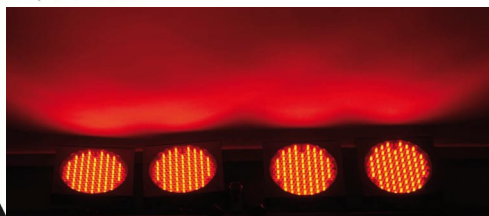

Price: **415,20 €** incl vat (nic-splendorled)

Nicols Galactic LED

Spectacular RGB + White Multibeam

- 256 LED: 64 Red, 64 Green, 64 Blue, 64 White
- 3 Operating modes: Musical, Master Slave and DMX
- 4 DMX channels
- Can be controlled with CA8
- Power consumption: 36W

Price: **309,84 €** incl vat (nic-galacticled)

SX Lighting Twin Star LED

Double LED moonflower

- 92 LED: 32 Red, 30 Green, 30 Blue
- Musical mode
- Built-in programs

Price: **157,92 €** incl vat (sxl-twinstarled)