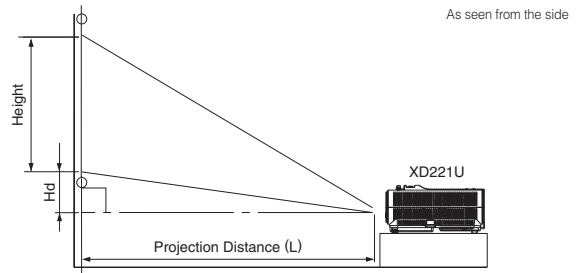

Screen size and Projection distance

Screen size chart (4:3 aspect ratio)

Diagonal Size	Screen		Distance from screen (L)				Height projected image (Hd)	
	Width (W)	Height (H)	Max. Zoom	Min. Zoom				
40	32	24	55	68	3.6	9		
60	48	36	84	103	5.4	14		
80	64	48	112	137	7.2	18		
100	80	60	141	172	9.0	23		
150	120	90	212	259	13.4	34		
200	160	120	283	345	17.9	45		
250	200	150	354	432	22.4	57		
300	240	180	425	-	26.9	68		

The above numbers are approximate, and may be slightly different from the actual measurements.

Diagonal Size	Screen		Distance from screen (L)				Height projected image (Hd)	
	Width (W)	Height (H)	Max. Zoom	Min. Zoom				
40	35	20	60	74	7.2	18		
60	52	29	91	112	10.8	27		
80	70	39	122	149	14.3	36		
100	87	49	153	187	17.9	46		
150	131	74	231	282	26.9	68		
200	174	98	308	376	35.9	91		
250	218	123	386	471	44.8	114		
300	261	147	463	-	53.8	137		

The above numbers are approximate, and may be slightly different from the actual measurements.

MITSUBISHI ELECTRIC CORPORATION
HEAD OFFICE : TOKYO BLDG., 2-7-3, MARUNOUCHI, CHIYODA-KU, TOKYO 100-8310, JAPAN

To find out more about XD221U and our projectors, visit us at

Global.MitsubishiElectric.com/projectors/