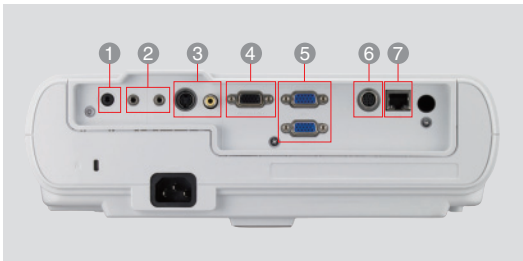

Input and Output Terminals

1. 1 Audio output
2. 2 Audio input
3. 3 S-Video/Video
4. 4 Monitor output
5. 5 PC/Component Video input
6. 6 Serial RS-232C
7. 7 LAN (RJ-45)