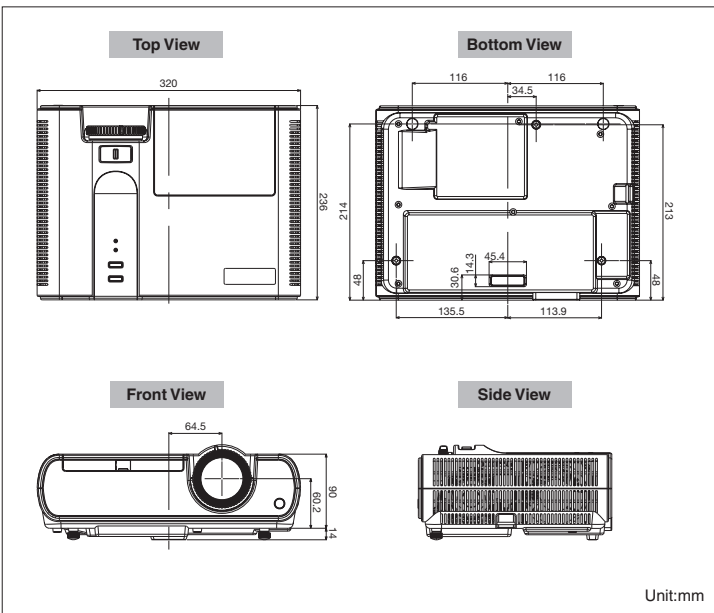

Input and Output Terminals

- 1 Audio output
- 2 Audio input
- 3 S-Video/Video
- 4 Monitor output
- 5 PC/Component Video input
- 6 Serial RS-232C
- 7 LAN (RJ-45)

Dimensions

Specifications

Model	XD221U
Display Technology	0.55" 1-Chip DMD
Resolution	1024 x 768 (Total 786,432 pixels)
Brightness	2300lm
Contrast Ratio	2000 : 1
Picture Size	40" - 300"
Throw Ratio	1.8 - 2.1
Source Lamp	160W (Shut-off Time 4000hr) with Low Mode, 180W (Shut-off Time 3000hr) with Standard Mode
PC Compatibility	640 x 480 - 1280 x 1024, True : 1024 x 768, Sync on Green available
Video Compatibility	NTSC / NTSC 4.43 / PAL (including PAL-M, N) / SECAM / PAL-60 Component Video ; 480i/p (525i/p), 576i/p (625i/p), 720p (750p), 1080i (1125i 60Hz), 1080i (1125i 50Hz)
Input Terminals	RGB ; mini D-sub 15pin x 2 RCA x 1 + S-VIDEO x 1 Audio ; Stereo mini jack (ø3.5mm) x 2
Output Terminals	RGB ; mini D-sub 15pin x 1 Audio ; Stereo mini jack (ø3.5mm) x 1
Communication Terminal	RS-232C; mini DIN 8pin x 1, LAN (RJ-45) x 1
Audio Speaker	10W Mono
Dimensions (W x H x D)	320 x 104 x 236 mm / 12.6 x 4.1 x 9.3 inch
Weight	3.2kg / 7.0lbs
Power Requirements	AC 100-240V, 50/60Hz
Optional Lamp	VLT-XD221LP

• Compliance with ISO21118-2005
 • All brand names and product names are trademarks, registered trademarks or trade names of their respective holders.

Screen size and Projection distance

Screen size chart (4:3 aspect ratio)

Diagonal Size	Screen		Distance from screen (L)				Height projected image (Hd)	
	Width (W)	Height (H)	Max. Zoom	Min. Zoom				
40	32	24	55	68	3.6	9		
60	48	36	84	103	5.4	14		
80	64	48	112	137	7.2	18		
100	80	60	141	172	9.0	23		
150	120	90	212	259	13.4	34		
200	160	120	283	345	17.9	45		
250	200	150	354	432	22.4	57		
300	240	180	425	-	26.9	68		