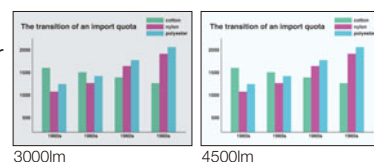

*4; 4500lm for XD600U only, 4000lm for WD620U and FD630U.

High-power projection – Distance increased 1.5x

The FD630U/WD620U/XD600U is equipped with a specially calibrated lens for high-power projection. Projection distances from 1.7 to 2.6m (68in to 102in)*5 are possible using a 60-inch screen, and brilliant, crystal-clear images are assured even when projection distance is short.

*5; When using XD600U.

Array of Convenient Functions

Top-loading lamp for easier maintenance

The projection lamp is installed in the upper section of the main body. Whether sitting on a shelf or suspended from the ceiling, lamp replacement is simple and easy*6, and there's never a need to move the whole projector.