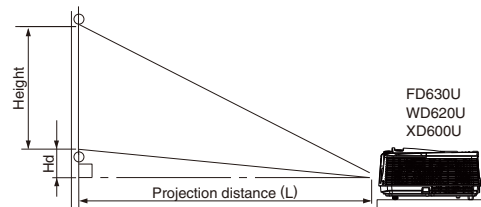

Screen Size and Projection Distance

Side view

The above numbers are approximate, and may be slightly different from the actual measurements.

Screen size chart (FD630U)

Diagonal size	Screen (16 : 9)				Distance from screen (L)				Height projected image (Hd)		
	Width (W)		Height (H)		Shortest (Wide)		Longest (Tele)		Height projected image (Hd)		
inch	cm	inch	cm	inch	cm	inch	m	inch	m	inch	cm
40	102	35	89	20	50	47	1.2	71	1.8	6.6	17
60	152	52	133	29	75	71	1.8	107	2.7	9.9	25
80	203	70	177	39	100	96	2.4	144	3.6	13.2	34
100	254	87	221	49	125	120	3.1	180	4.6	16.5	42
150	381	131	332	74	187	182	4.6	271	6.9	24.7	63
200	508	174	443	98	249	243	6.2	362	9.2	33.0	84
250	635	218	553	123	311	304	7.7	453	11.5	41.2	105
300	762	261	664	147	374	365	9.3	-	-	49.5	126

Screen size chart (WD620U)

Diagonal size	Screen (16 : 10)				Distance from screen (L)				Height projected image (Hd)		
	Width (W)		Height (H)		Shortest (Wide)		Longest (Tele)		Height projected image (Hd)		
inch	cm	inch	cm	inch	cm	inch	m	inch	m	inch	cm
40	102	34	86	21	54	48	1.2	72	1.8	6.2	16
60	152	51	129	32	81	73	1.9	110	2.8	9.2	23
80	203	68	172	42	108	98	2.5	147	3.7	12.3	31
100	254	85	215	53	135	123	3.1	184	4.7	15.4	39
150	381	127	323	79	202	186	4.7	277	7.0	23.1	59
200	508	170	431	106	269	248	6.3	370	9.4	30.8	78
250	635	212	538	132	337	311	7.9	463	11.8	38.5	98
300	762	254	646	159	404	373	9.5	-	-	46.2	117

Screen size chart (XD600U)

Diagonal size	Screen (4 : 3)				Distance from screen (L)				Height projected image (Hd)		
	Width (W)		Height (H)		Shortest (Wide)		Longest (Tele)		Height projected image (Hd)		
inch	cm	inch	cm	inch	cm	inch	m	inch	m	inch	cm
40	102	32	81	24	61	45	1.1	67	1.7	3.6	9
60	152	48	122	36	91	68	1.7	102	2.6	5.4	14
80	203	64	163	48	122	91	2.3	137	3.5	7.2	18
100	254	80	203	60	152	115	2.9	171	4.3	9.0	23
150	381	120	305	90	229	173	4.4	258	6.5	13.5	34
200	508	160	406	120	305	231	5.9	344	8.7	18.0	46
250	635	200	508	150	381	289	7.3	431	10.9	22.5	57
300	762	240	610	180	457	348	8.8	-	-	27.0	69