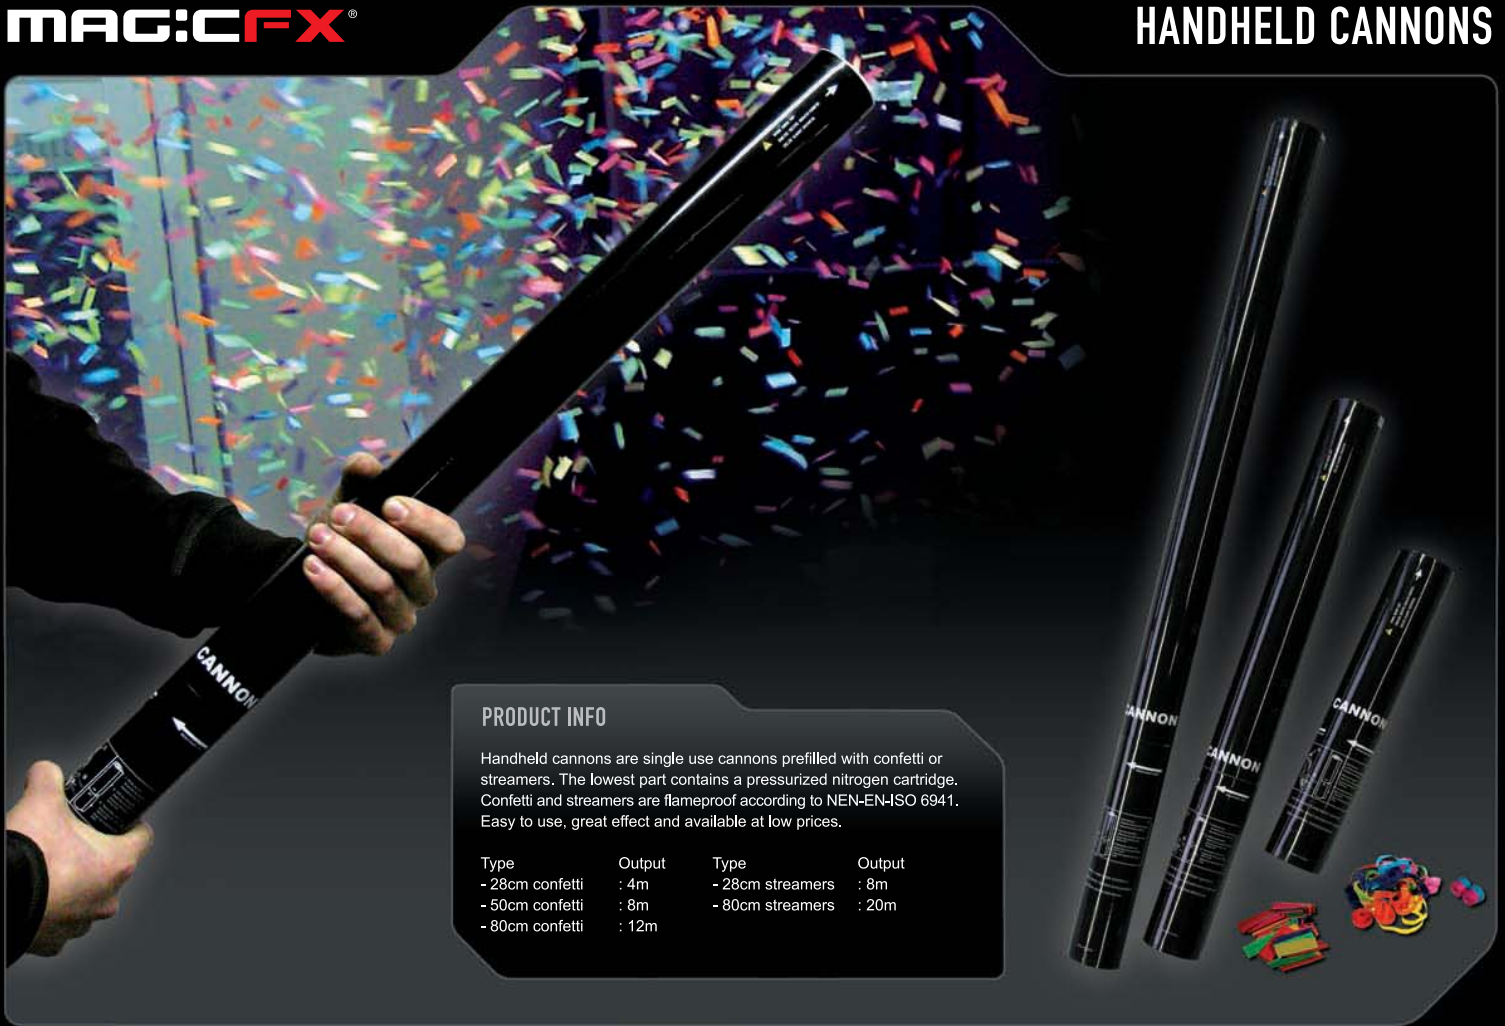

NEW

NEW

PRODUCT INFO

Handheld cannons are single use cannons prefilled with confetti or streamers. The lowest part contains a pressurized nitrogen cartridge. Confetti and streamers are flameproof according to NEN-EN-ISO 6941. Easy to use, great effect and available at low prices.