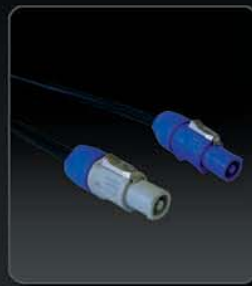

MFX1501	: Power Drop
Voltage	: 230VAC / 50HZ
Power	: 100W
Size	: 13.5cm x 7.6cm x 7.4cm
Weight	: 0.9kgs
Capacity	: 5kgs

MFX1504 - Power Drop Set Pro

DETAILS

ACCESSORIES

MFX1506 - IEC male to female cable

MFX1502 - Curtain clamp