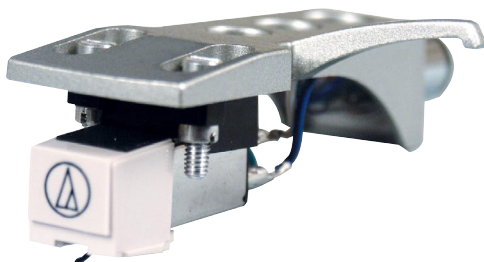

KOOLSOUND TURNTABLES

TDJ 01

Belt drive turntable

- S-sharped tone arm
- Anti skating settings.
- Target light for cartridge.
- Selectable Pitch +/- 10%
- Reverse function
- 2 start stop buttons
- Quartz lock function
- Motor off function
- 3 speeds 33/45/ 78 Rpm
- Shipped with cartridge
- 449 x 370 x 145 mm - 4,5 Kg

(koo-tdj01)

KCL 01

Audiotechnica cartridge

- Specialised scratch needle
- High-quality spherical diamond tip
- Installed on headshell.

(koo-kcl01)

Imported in the Benelux by
Pro Audio Trade bvba