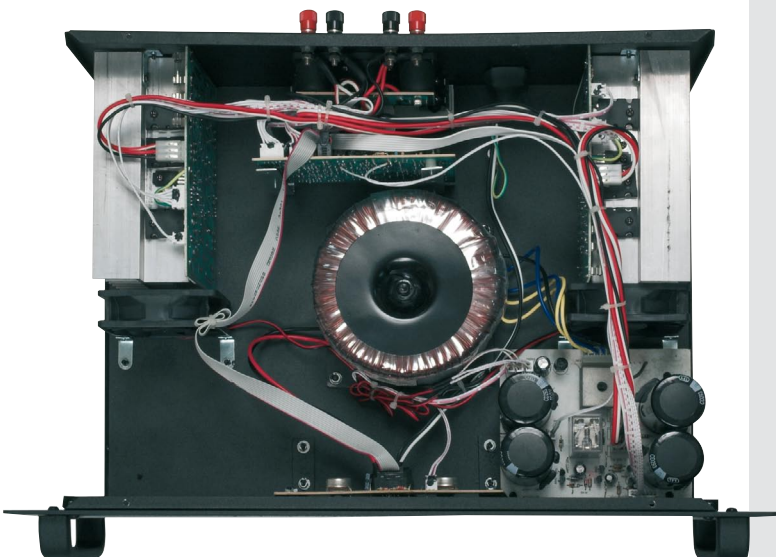

Imported in the Benelux by
Pro Audio Trade bvba