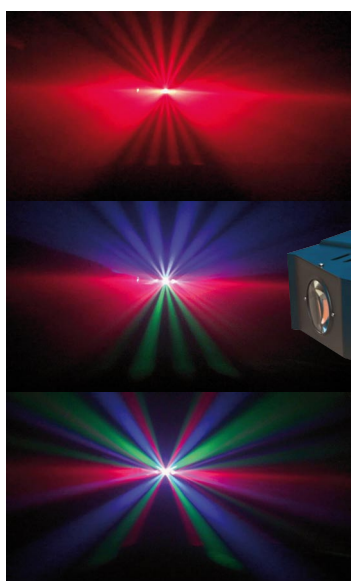

KOOL LIGHT LED LIGHTING

Purelite Spot-Ex 15 (Black or White)

Moving head spot with a 15W LED

- 1 Led RGB 15 W (Made in USA).
- 5 or 13 DMX Channels
- Dimmer, Strobe
- 1 wheel with 9 gobos + Open
- 12 colors RGB mixing + Color macros
- Programs built-in
- Sound activated
- MasterSlave
- Color Black or White
- Dimensions: 175 x 175 x 260 mm
- Weight: 3,65 kg

(koo-spotex15black / koo-spotexwhite)

Cyclope

Animated laser style led effect 64 LEDs

- 64 RGB LED's
- 9 DMX Channels
- 85 different patterns
- Vertical and horizontal movement, large or small figures
- 3 colors
- Adjustable flash and brightness
- Master/slave
- Sound activated with built-in programs

(koo-cyclope)

Talos

Animated laser style led effect 256 LEDs

- 256 RGB LED's
- 10 DMX Channels
- 85 different patterns
- Vertical and horizontal movement, large or small figures
- 3 colors
- Adjustable flash and brightness
- Master/slave
- Sound activated with built-in programs