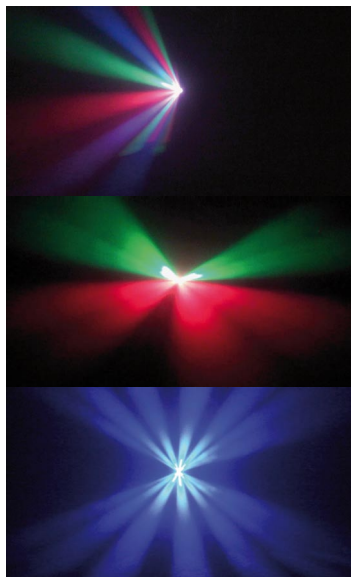

KOOL LIGHT LED LIGHTING

Purelite Spot-Ex 15 (Black or White)

Moving head spot with a 15W LED

- 1 Led RGB 15 W (Made in USA).
- 5 or 13 DMX Channels
- Dimmer, Strobe
- 1 wheel with 9 gobos + Open
- 12 colors RGB mixing + Color macros
- Programs built-in
- Sound activated
- MasterSlave
- Color Black or White
- Dimensions: 175 x 175 x 260 mm
- Weight: 3,65 kg

(koo-spotex15black / koo-spotexwhite)

Cyclope

Animated laser style led effect 64 LEDs

- 64 RGB LED's
- 9 DMX Channels
- 85 different patterns
- Vertical and horizontal movement, large or small figures
- 3 colors
- Adjustable flash and brightness
- Master/slave
- Sound activated with built-in programs

(koo-cyclope)

Talos

Animated laser style led effect 256 LEDs

- 256 RGB LED's
- 10 DMX Channels
- 85 different patterns
- Vertical and horizontal movement, large or small figures
- 3 colors
- Adjustable flash and brightness
- Master/slave
- Sound activated with built-in programs

LED Tube 1m with 144 LED's

- The LED TUBE is 1m long and contains 144 LED's
- This tube is divided in 8 sections, 7 colors
- Ø 50mm
- Aluminium base
- IP66 rated and therefore suitable for outdoor applications,
- 220V • Linkable up to 1000 tubes
- Can be controlled by LED CONTROLLER DMX