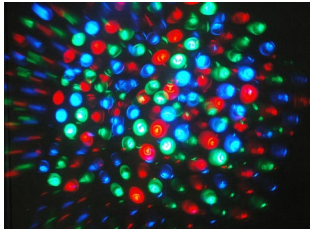

(koo-spotex15black / koo-spotexwhite)

Cyclope

Animated laser style led effect 64 LEDs

- 64 RGB LED's
- 9 DMX Channels
- 85 different patterns
- Vertical and horizontal movement, large or small figures
- 3 colors
- Adjustable flash and brightness
- Master/slave
- Sound activated with built-in programs

(koo-cyclope)

Talos

Animated laser style led effect 256 LEDs

- 256 RGB LED's
- 10 DMX Channels
- 85 different patterns
- Vertical and horizontal movement, large or small figures
- 3 colors
- Adjustable flash and brightness
- Master/slave
- Sound activated with built-in programs

(koo-talos)

Imported in the Benelux by
Pro Audio Trade bvba

KOOL LIGHT LED LIGHTING

LED Eyes

Double flower LED effect

- 2 x 56 RGB LED's
- Sound activated

(koo-ledeyes)

LED Color 4

Flower LED effect

- 18 RGB LED's
- Sound activated

(koo-ledcolor4)

Moon LED

Moon flower LED effect

- 84 RGB LED's
- 4 DMX channels
- Sound activated

(koo-moonled)

Star LED