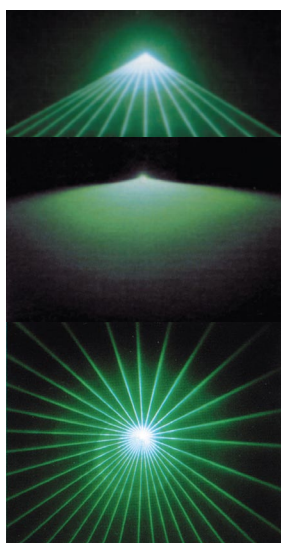

KOOL LIGHT LASERS

G-Storm

Green Laser 30mW

- 4 channel DMX
- 25 Different patterns: tunnels, beams, ceilings, sweeps...
- Sound activated
- Auto mode
- Master/Slave function

(koo-gstorm)

Red Wave

Red Laser 100mW

- 4 channel DMX
- 25 Different patterns: tunnels, beams, ceilings, sweeps...
- Sound activated
- Auto mode
- Master/Slave function

(koo-redwave)

X-Performer

Green laser 40mW

- 4 channel DMX
- 48 Different patterns: tunnels, beams, ceilings, sweeps...
- Sound activated
- Auto mode
- Master/Slave function