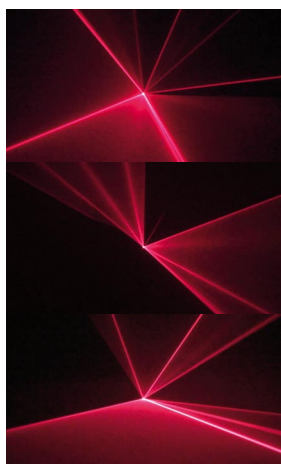

KOOL LIGHT LASERS

G-Storm

Green Laser 30mW

- 4 channel DMX
- 25 Different patterns: tunnels, beams, ceilings, sweeps...
- Sound activated
- Auto mode
- Master/Slave function

(koo-gstorm)

Red Wave

Red Laser 100mW

- 4 channel DMX
- 25 Different patterns: tunnels, beams, ceilings, sweeps...
- Sound activated
- Auto mode
- Master/Slave function

(koo-redwave)

X-Performer

Green laser 40mW

- 4 channel DMX
- 48 Different patterns: tunnels, beams, ceilings, sweeps...
- Sound activated
- Auto mode
- Master/Slave function