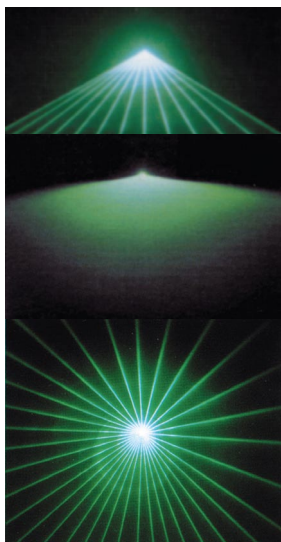

Lung 100 New

Green Laser 60mW

- 5 channel DMX
- Multi patterns: tunnels, beams, ceilings, sweeps...
- Sound activated
- Auto mode
- Master/Slave function

(koo-lung100new)