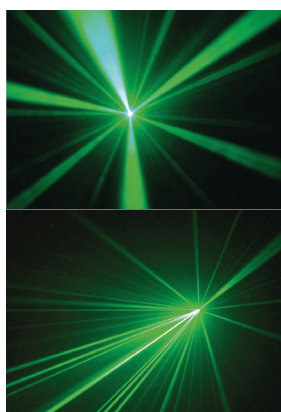

KOOL LIGHT LASERS

G-Storm

Green Laser 30mW

- 4 channel DMX
- 25 Different patterns: tunnels, beams, ceilings, sweeps...
- Sound activated
- Auto mode
- Master/Slave function

(koo-gstorm)

Red Wave

Red Laser 100mW

- 4 channel DMX
- 25 Different patterns: tunnels, beams, ceilings, sweeps...
- Sound activated
- Auto mode
- Master/Slave function

(koo-redwave)

X-Performer

Green laser 40mW

- 4 channel DMX
- 48 Different patterns: tunnels, beams, ceilings, sweeps...
- Sound activated
- Auto mode
- Master/Slave function