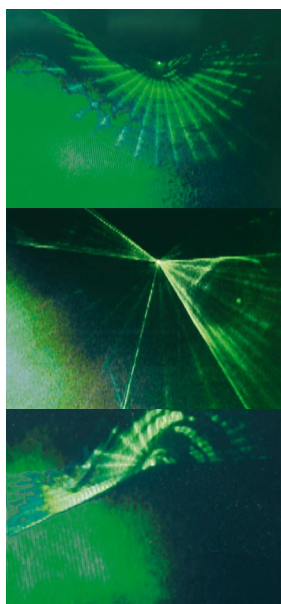

KOOL LIGHT LASERS

G-Storm

Green Laser 30mW

- 4 channel DMX
- 25 Different patterns: tunnels, beams, ceilings, sweeps...
- Sound activated
- Auto mode
- Master/Slave function

(koo-gstorm)

Red Wave

Red Laser 100mW

(koo-lung100new)

Wizzard MK2

Green Laser 120mW

- 5 channel DMX
- Multi patterns: tunnels, beams, ceilings, sweeps...
- Sound activated
- Auto mode
- Master/Slave function

(koo-wizardmk2)

Laser Show

Green YAG Laser 120mW

- Scanning motors 20 Kpps
- 20 channel DMX
- 256 patterns: tunnels, beams, ceilings, sweeps animations,...
- 2 effects can be projected simultaneous
- Sound activated
- Auto mode
- Master/Slave function