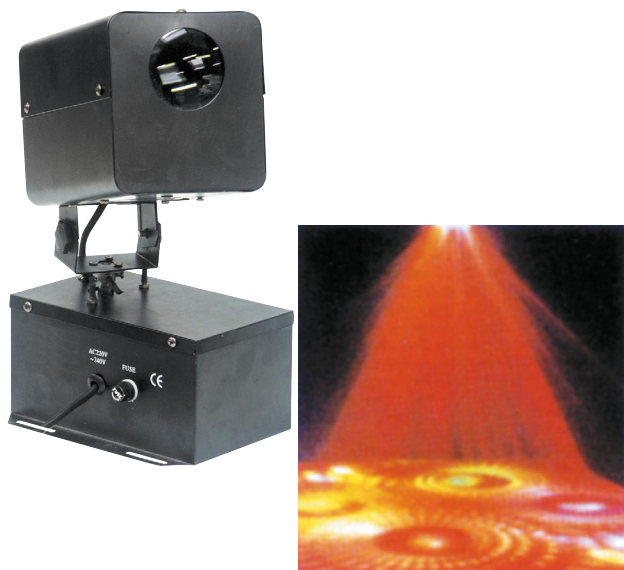

KOOL LIGHT LIGHT EFFECTS

Rosaly

Affordable light effect

- Multi-beam rotating projector
- Colored rose effect style Gobo
- Sound activated
- Lamp: 1 x BRL 12V/50W
- Lamp included

(koo-rosaly)

Flower Color 2

Affordable light effect

- Multi-beam rotating projector
- Projects colored beams
- Sound activated
- Lamp: 1 x BRL 12V/50W
- Lamp included

(koo-flowercolor2)

Cosmos

Affordable flower type effect rotating on base

- Multi-beam flower rotating projector
- Rotating on base
- Pan 180° / Tilt 90°
- Lamp: 1 x BRL 12V/50W
- Lamp included

(koo-cosmos)

Imported in the Benelux by
Pro Audio Trade bvba

KOOL LIGHT LIGHT EFFECTS

Jalapa

Double multi-beam light effect

- Double rotating multi-beam projector
- Sound activated
- Lamp: 1 x FCS 24V/150W
- Lamp included

(koo-jalapa)

Mirabilis

Double flower type light effect

- Double rotating flower projector
- Sound activated (rotation, stop and flash)
- Lamps: 2 x BRL 12V/50W
- Lamps included