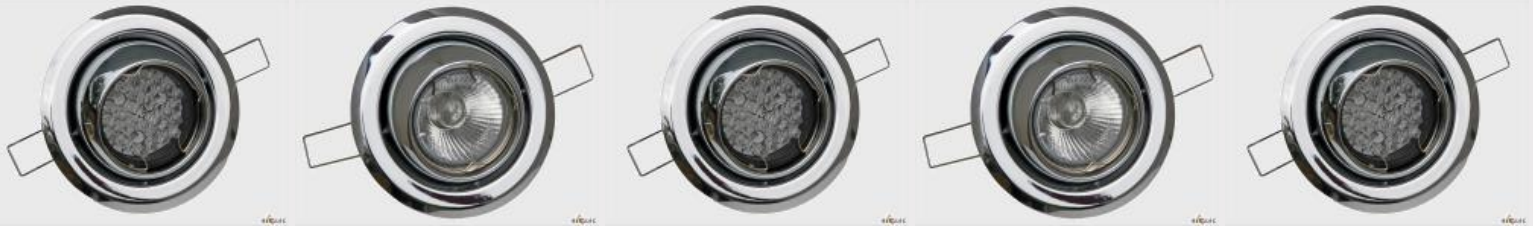

# MR16 panel armature

## :: Product Description

- \* This nice "silver colored" armature can be easily mounted in any wall or ceiling
- \* It receives any MR16 halogen lamp, including our RGB LED projector (LP3315)
- \* The light beam can be easily oriented in all directions
- \* Perfect for modern interiors like: bars, discotheques, modern homes, stores, &hellip;