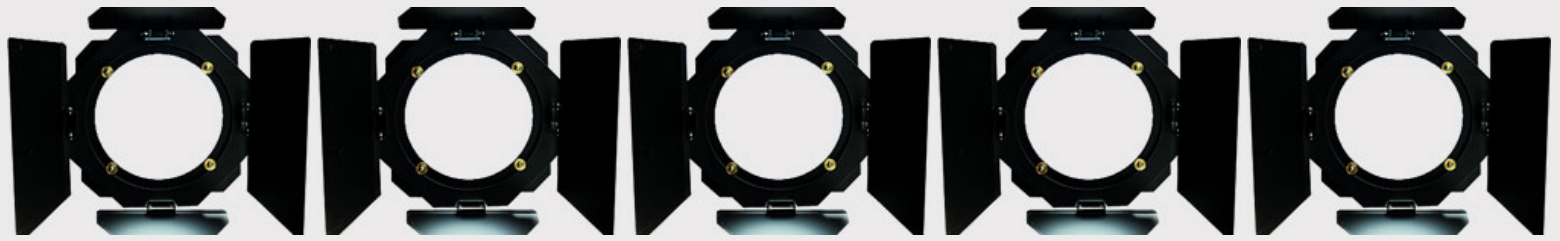

Barndoor TH

:: Product Description**:: Technical Information**

500W = code: 1999

1000W = code: 2000

:: Extra information and order codes
