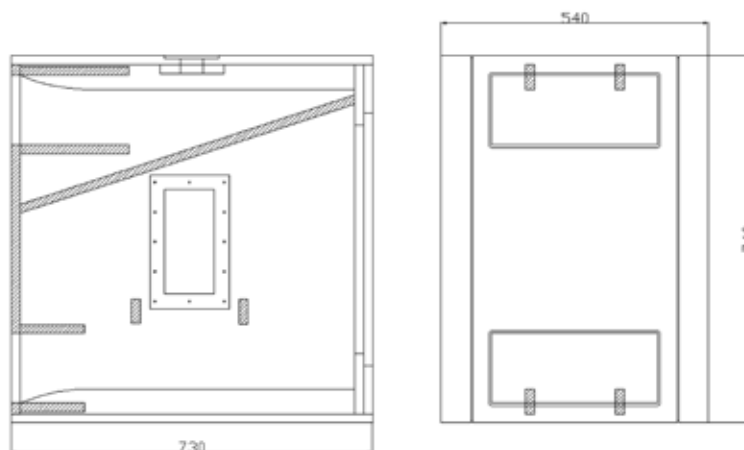

SX 418

subwoofer system

PROFESSIONAL SOUND EQUIPMENT

PRODUCT FEATURES :	
Drivers	1x18"
Dimensions (BxHxD)	540 x 730 x 750 mm
Weight	54 kg
Connectors	ML4MPX2
Construction	textured polyurethane black coating
Fittings : Handles	2, integrated to cabinet
front finish	perforated steel grille
Flying points	none
Stand fittings	built-in stand fitting, 35mm
Colour	black

SYSTEM SPECIFICATIONS :	
RMS Power	700W
Max Power	1400W
Impedance	8 Ohm
Sound pressure 1W/1m	100 dB
Max Sound pressure	129 dB
Frequency response -3 db	35 - 250 Hz
-10 db	25- 250 Hz

SHIPPING & ORDERING :	
Packaging	carton box
Shipping weight and volume	60 kgr - 0.40 Cbm

*AUDAC reserves the right to change specifications without notice: this is part of our policy to continually improve our products.

AUDAC
www.audac.be

For a period of 2 years, starting from the original date of purchase, Audac products are covered against defects in workmanship or materials. The defective item will be repaired or replaced at the option of Audac, with no charge for materials or labour. You have to adequately pack up and dispatch the item prepaid to an Audac authorized distributor/service centre. Unauthorized repair shall void the warranty. Cosmetics and finish are not covered by this Audac warranty. The warranty is also voided if, in Audac's opinion, the items have failed due to user abuse, accidents, modifications or any type of misuse.