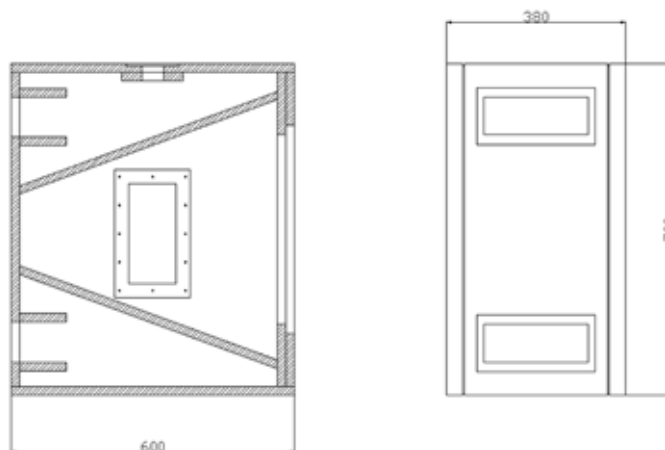

SX 412

subwoofer system

PROFESSIONAL SOUND EQUIPMENT

PRODUCT FEATURES :

Drivers	1x12"
Dimensions (BxHxD)	380 x 600 x 700 mm
Weight Net	32 kg
Connectors	ML4MPX2
Construction	birch with textured polyurethane black coating
Fittings : Handles	2, integrated to cabinet
front finish	perforated steel grille
Flying points	none
Colour	black

SYSTEM SPECIFICATIONS :

RMS Power	300W
Max Power	600W
Impedance	8 Ohm
Sound pressure 1W/1m	96 dB
Max Sound pressure	121 dB
Frequency response -3 db	45 - 250 Hz
-10 db	40- 250 Hz

SHIPPING & ORDERING :

Packaging	carton box
Shipping weight and volume	36 kgr - 0.20 Cbm
Accessories	none

* AUDAC reserves the right to change specifications without notice: this is part of our policy to continually improve our products.

AUDAC
www.audac.eu

For a period of 2 years, starting from the original date of purchase, Audac products are covered against defects in workmanship or materials. The defective item will be repaired or replaced at the option of Audac, with no charge for materials or labour. You have to adequately pack up and dispatch the item prepaid to an Audac authorized distributor/service centre. Unauthorized repair shall void the warranty. Cosmetics and finish are not covered by this Audac warranty. The warranty is also voided if, in Audac's opinion, the items have failed due to user abuse, accidents, modifications or any type of misuse.