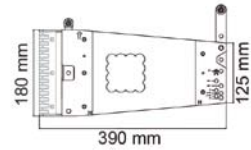

Hortus Leviathan Series

Hortus LVT-6 Line Array

1. Passive line-array van Hortus: Klein en toch extreem krachtig
2. 2 x 6'5" (16 cm) & compression driver 1,4"
   - 470 W AES / 16 Ohms
   - Angle : 0° / 0.75° / 1.75° / 3° / 4.5° / 6.5° / 10°
   - Nominal coverage 110°H
   - 2 Speakon NL4MP Neutrik
   - Compact 15 mm Baltic birch plywood enclosure
   - Finish 3 layers of highly resistant structural polyurethane painting
   - Dimensions (HxWxD) 18 x 45 x 39 cm

hor-lvt6

Prijs: 2187 €

Hortus RI-BP-LVT

Aluminium bumper + 4-pin voor de Leviathan series line-array.

hor-ribplvt

Prijs: 678 €

Hortus Processors

Hortus RPX-EXT

Crossover 2 In / 4 Out - Crossover slope 12 dB/ octave, cut off frequency 130 Hz - Impedance range: Bass : 4 Ω to 2 Ω - M/HF : 16 Ω to 4 Ω - Max input 500 W - Speakon connector

hor-rpxext

Prijs: 351 €

Hortus CT 2.1

Analog processor 2 In / 3 Out - Balanced inputs combo XLR / Unbalanced outputs XLR - 1U / 19inch - Low-shelf filter < 35 Hz - Crossover slope 18 dB/ octave - Switch on rear side for full range or active - Active mode: Sub 35 Hz - 125 Hz - M/HF: 125 Hz - 20 kHz

hor-ct21

Prijs: 357 €

Hortus AMS-1

Analog processor 2 In / 4 Out - Balanced inputs / outputs XLR - 1U / 19inch - Low-shelf filter < 35 Hz and HF > 35 kHz - Crossover slope 24 dB/ octave - Filter type Linkwitz-Riley. (Fc 120Hz) - Limiter/output gain on each channel (-50 a +4dB) - Phase invert on bass section and active/full range

hor-ams1

Prijs: 472 €

Hortus DCS 2.6

DSP digital processor 2 in / 6 out - 16 memories - Balanced inputs / outputs XLR / USB port / 1U / 19inch - DSP 24 bit - Filter type Butterworth, Linkwitz - Riley, Bessel 6, 12, 18, 24, 48dB/octave - Input/output: gain +/- 12dB - compressor - Outputs: 5 PEQ, delay 0-7 ms

hor-dcs26

Prijs: 956 €

Hortus DMS 4.8