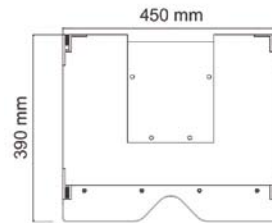

Hortus Leviathan Series

Hortus LVT-6 Line Array

1. Passive line-array van Hortus: Klein en toch extreem krachtig
2. 2 x 6'5" (16 cm) & compression driver 1,4"
   - 470 W AES / 16 Ohms
   - Angle : 0° / 0.75° / 1.75° / 3° / 4.5° / 6.5° / 10°
   - Nominal coverage 110°H
   - 2 Speakon NL4MP Neutrik
   - Compact 15 mm Baltic birch plywood enclosure
   - Finish 3 layers of highly resistant structural polyurethane painting
   - Dimensions (HxWxD) 18 x 45 x 39 cm

hor-lvt6

Prijs: 2187 €

Hortus RI-BP-LVT

Aluminium bumper + 4-pin voor de Leviathan series line-array.

hor-ribplvt

Prijs: 678 €

Hortus Processors

Hortus RPX-EXT

Crossover 2 In / 4 Out - Crossover slope 12 dB/ octave, cut off frequency 130 Hz - Impedance range: Bass : 4 Ω to 2 Ω - M/HF : 16 Ω to 4 Ω - Max input 500 W - Speakon connector

hor-rpxext

Prijs: 351 €

Hortus CT 2.1

Analog processor 2 In / 3 Out - Balanced inputs combo XLR / Unbalanced outputs XLR - 1U / 19inch - Low-shelf filter < 35 Hz - Crossover slope 18 dB/ octave - Switch on rear side for full range or active - Active mode: Sub 35 Hz - 125 Hz - M/HF: 125 Hz - 20 kHz

hor-ct21

Prijs: 357 €

Hortus AMS-1

Analog processor 2 In / 4 Out - Balanced inputs / outputs XLR - 1U / 19inch - Low-shelf filter < 35 Hz and HF > 35 kHz - Crossover slope 24 dB/ octave - Filter type Linkwitz-Riley. (Fc 120Hz) - Limiter/output gain on each channel (-50 a +4dB) - Phase invert on bass section and active/full range

hor-ams1

Prijs: 472 €

Hortus DCS 2.6

DSP digital processor 2 in / 6 out - 16 memories - Balanced inputs / outputs XLR / USB port / 1U / 19inch - DSP 24 bit - Filter type Butterworth, Linkwitz - Riley, Bessel 6, 12, 18, 24, 48dB/octave - Input/output: gain +/- 12dB - compressor - Outputs: 5 PEQ, delay 0-7 ms

hor-dcs26

Prijs: 956 €

Hortus DMS 4.8