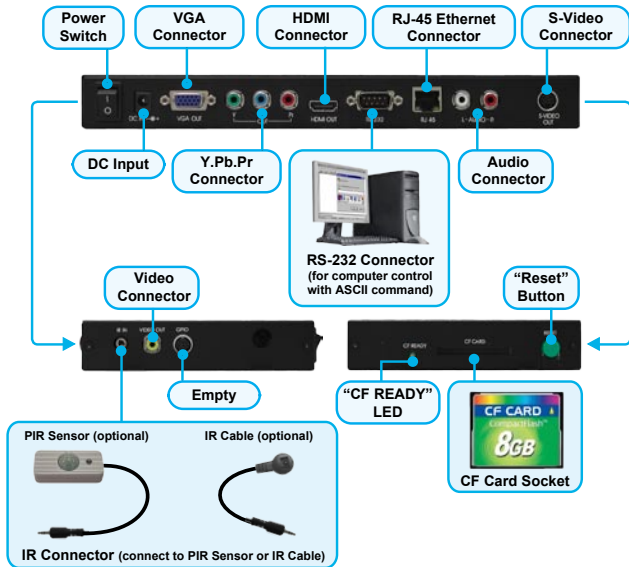

EYE ZONE B1080P-2 Connection