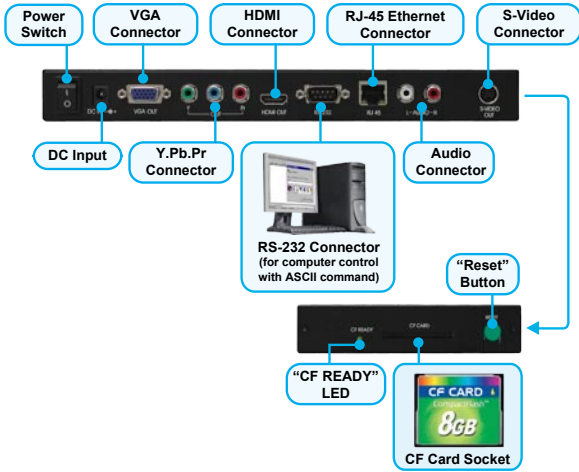

Export Setting File

Picture, Video, Music and HD WMV9

Lock remote control

Y.Pb.Pr. output (1920x1080i)

VGA output (1360x768)

Only Support CF card Suggest using the high speed (150X) CF card

S-Video output

Remote Control

Support Slide Show

Zoom

Schedule/Timer (B1080P-2)

Touch Button (B1080P-1/2)

PIR Sensor (B1080P-1/2)

### EYE ZONE B1080P-1 Connection