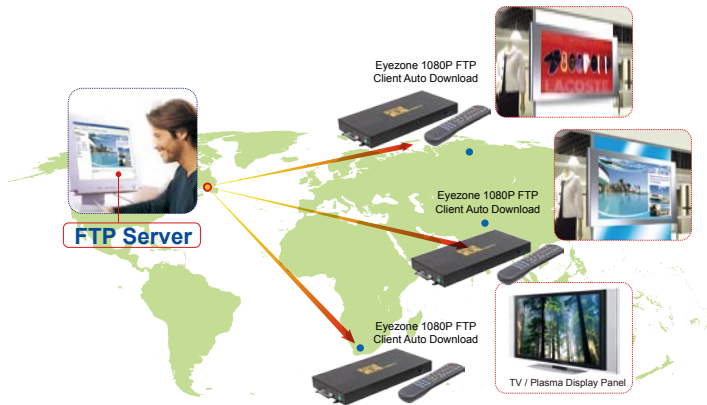

# EYEZONE B1080P-1/2

Full HD WMV9 Digital Signage  
Compatible with Windows Media Player 11  
Supports FTP Auto Download Function  
Supports HTTP Control Function

## Features

- \* Supports multiple file formats : Music, Picture, Movie and HD WMV9.
- \* Supports CF memory cards. (Suggest using the high speed (up to 150X) CF card)
- \* Supports Network Function
  - Embedded FTP Server.
  - Connect using an Ethernet network cable at up to 100Mbps.
  - Compatible with Windows Media Player 11 : Play media files stored in a network computer.
  - Supports FTP Auto Download Function : Connect to Remote FTP server and download data to the CF card automatically.
- \* Supports HTTP Command Control Function
- \* Supports Auto Key Lock Function
- \* Exports the Configuration Value
  - You can export the configuration value to the CF card. The configuration value can be modified on your PC, and can be applied to the B1080P-2 or others.
- \* Supports Download Pause / Resume Function : Continue unfinished downloads upon next session.
- \* Supports SLIDE SHOW Function>>
  - Normal Resolution : 1920x1080 (16:9), with the slide show interval of 5 sec.
  - Max Resolution : 4368x2912 (16:9), with the slide show interval of 10 sec.
- \* Supports ZOOM IN (ON) 4x & PAN, ROTATE, MIRROR, PREVIEW and REPEAT.

## FTP Auto Download

EYE ZONE B1080P supports Windows Media Connect (WMC) function and FTP Auto Download function, you can use WMC to share folders (including stream music, movies and pictures) from your PC to any display device, and can also use the FTP Auto Download function to download files from FTP server to CF card.