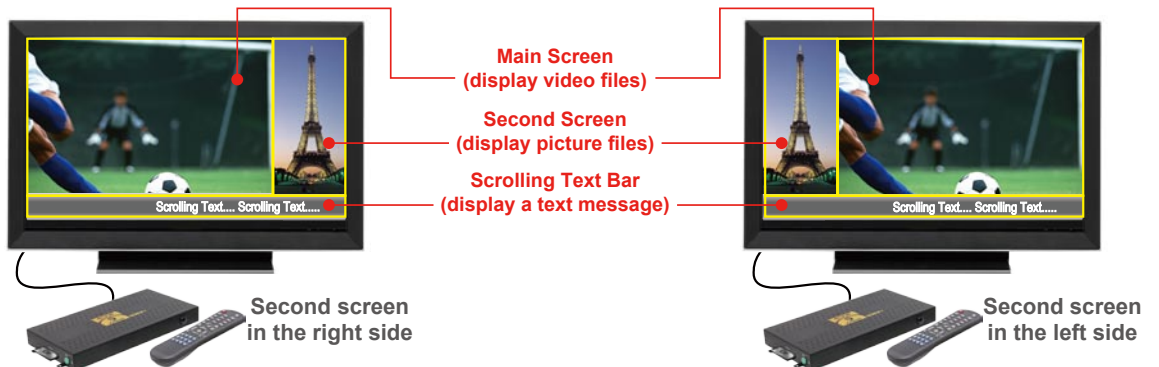

EYEZONE B1080P-3

Supports Multiple Display Zones

The Eyezone B1080P-3 is a digital media player that plays media files (supports WMV9 format) from CF memory card without a computer. The Eyezone B1080P-3 supports High Definition movie hardware decode acceleration, presents for you the smoother and clearer picture, it supports high resolution video output such as 1080P / 1080i / 720P for movie theater quality video on a big screen. By connecting to Video, S-Video, Y.Pb.Pr, VGA (resolution up to 1360 x 768), HDMI (1920 x 1080P) and Audio, you can play media files on any display device.

What's more, the Eyezone B1080P-3 supports multiple display zones, you can play movie, picture and scrolling text on the screen simultaneously. The scrolling text displays an animated text message on a bar on bottom of your screen, the information of your product can catch the customer's eyes easily.

The Eyezone B1080P-3 can connect to a wired network at speed up to 100Mbps. This function provides you with maximum throughput for sharing and transferring digital media.

Features

- Supports **Multiple Display Zones**: Displays the movie, picture and scrolling text on the screen simultaneously.
  - » Supports two display modes:
    - **Mode 1**: Display video files with scrolling text.
    - **Mode 2**: Display video files (in main screen), pictures (in second screen) and scrolling text simultaneously.
      - » The second screen (display picture files) can be repositioned to left or right of the main screen.
      - » The display speed of scrolling text can be adjusted.

Mode 2