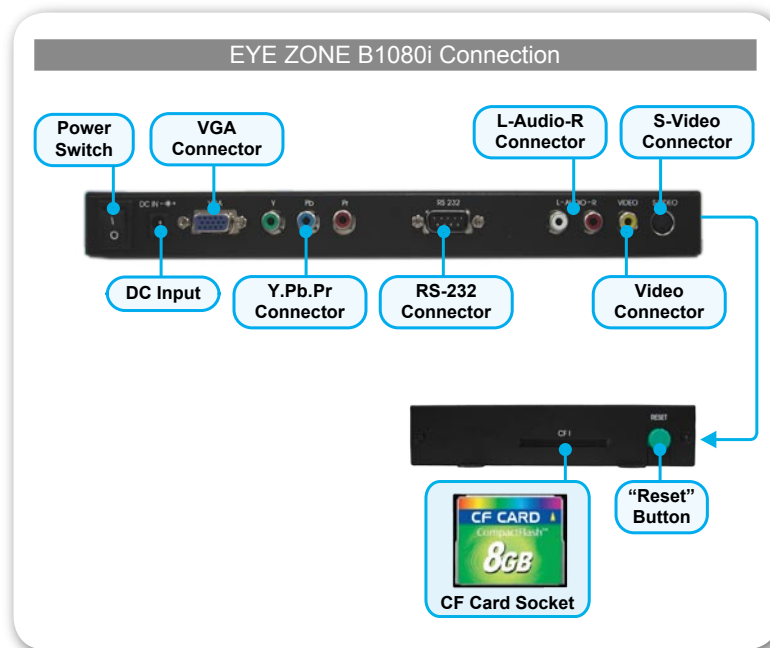

Output Interface	
S-Video	supports Composite S-Video and Composite Y.Pb.Pr.
Audio	
Video	supports resolution
Y.Pb.Pr.	NTSC Mode(60Hz) : 480P/ 720P/ 1080i. PAL Mode(50Hz) : 576P/ 720P/ 1080i.
VGA	640x480/ 800x600/ 1024x768/ 1280x1024/ 1360x768.