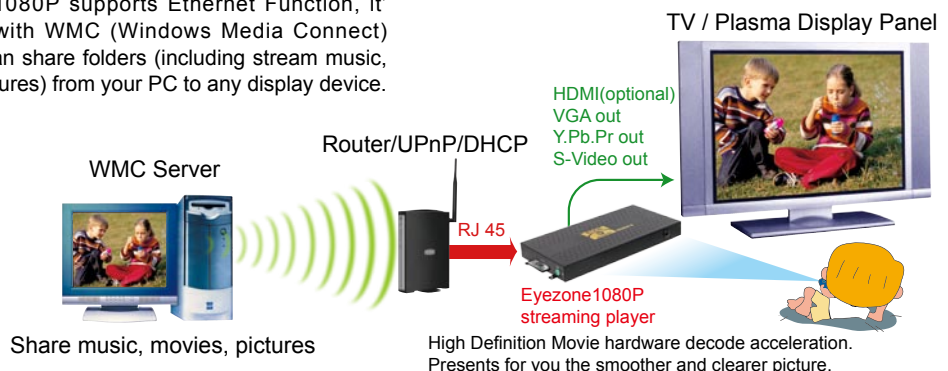

## Features

- \* Supports multiple file formats : Music, Picture, Movie and HD WMV9.
- \* Supports CF memory cards. (Suggest using the high speed (up to 150X) CF card)
- \* Supports Network Function
  - Embedded FTP Server.
  - Connect using an Ethernet network cable at up to 100Mbps.
  - Compatible with Windows Media Player 11 : Play media files stored in a network computer.
  - Supports FTP Auto Download Function : Connect to Remote FTP server and download data to the CF card automatically.
- \* Supports HTTP Command Control Function
- \* Supports Auto Key Lock Function
- \* Exports the Configuration Value
  - You can export the configuration value to the CF card. The configuration value can be modified on your PC, and can be applied to the B1080P-2 or others.
- \* Supports Download Pause / Resume Function : Continue unfinished downloads upon next session.
- \* Supports SLIDE SHOW Function>>
  - Normal Resolution : 1920x1080 (16:9), with the slide show interval of 5 sec.
  - Max Resolution : 4368x2912 (16:9), with the slide show interval of 10 sec.
- \* Supports ZOOM IN (ON) 4x & PAN, ROTATE, MIRROR, PREVIEW and REPEAT.

## FTP Auto Download

EYE ZONE B1080P supports Windows Media Connect (WMC) function and FTP Auto Download function, you can use WMC to share folders (including stream music, movies and pictures) from your PC to any display device, and can also use the FTP Auto Download function to download files from FTP server to CF card.

## Ethernet

EYE ZONE B1080P supports Ethernet Function, it's compatible with WMC (Windows Media Connect) function, you can share folders (including stream music, movies and pictures) from your PC to any display device.