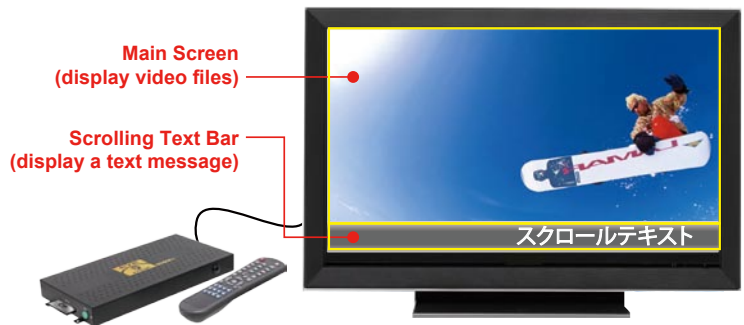

Features

- Supports **Multiple Display Zones**: Displays the movie, picture and scrolling text on the screen simultaneously.
  - » Supports two display modes:
    - **Mode 1**: Display video files with scrolling text.
    - **Mode 2**: Display video files (in main screen), pictures (in second screen) and scrolling text simultaneously.
      - » The second screen (display picture files) can be repositioned to left or right of the main screen.
      - » The display speed of scrolling text can be adjusted.

Mode 1