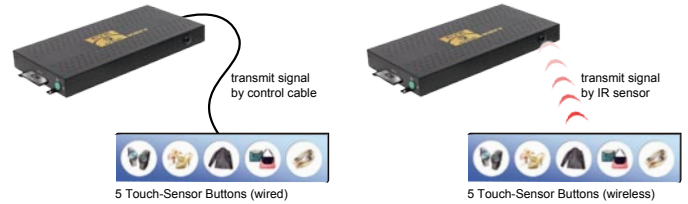

PIR Sensor (Eyezone PIR)_B1080P-2

- After sensing approaching subjects, the Eyezone B1080P-2 will play the files automatically.
- Sensing distance is up to 3 meters with an angle of 45°.