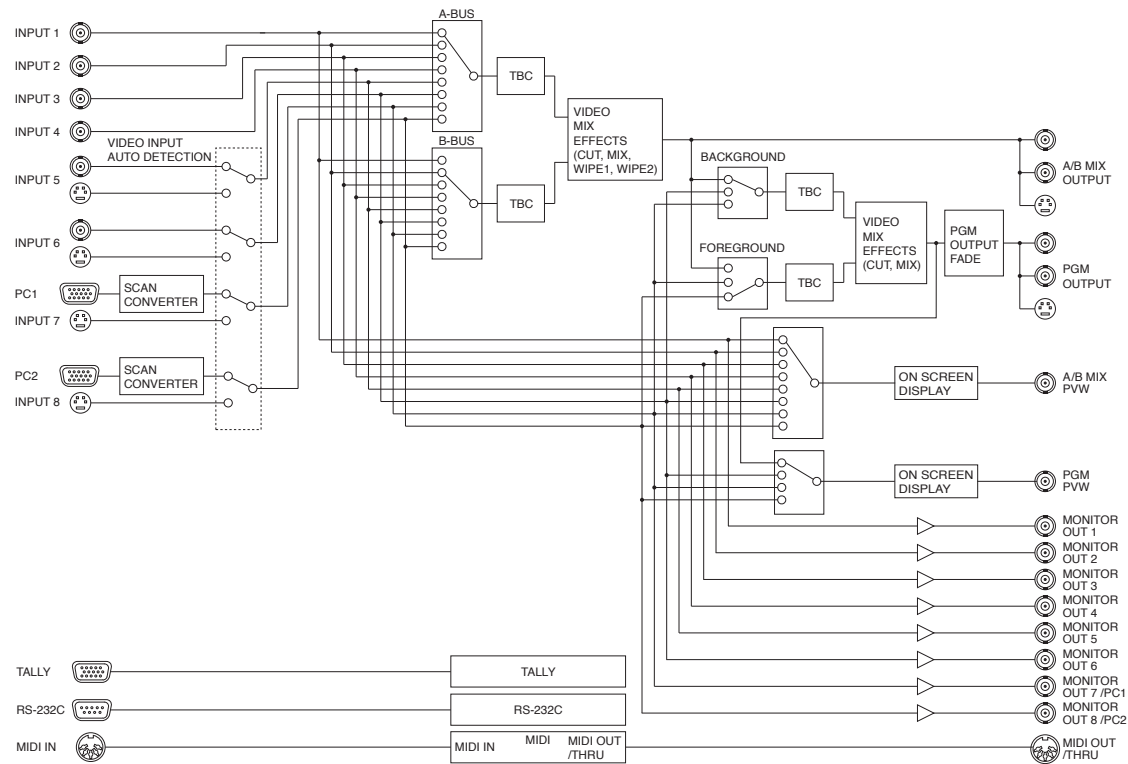

LVS-800 Video Mixer/Live Switcher

Block Diagram

Dimensions