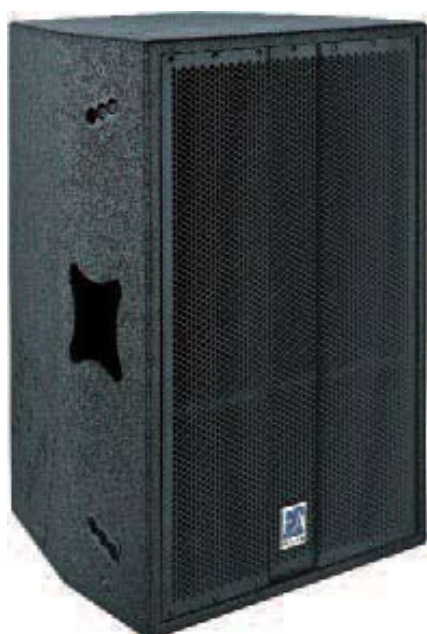

Price: **277,50 €** incl vat (ea-s8)

S.10

2-way passive speaker

- Diameter woofer / driver: 10" / 1,35"
- Frequency response: 55Hz - 18kHz
- Power handling: 200 Wrms
- Impedance: 8 ohm
- Sensitivity: 95dB (1W/1m)
- Max SPL: 123dB
- Dispersion: 90° x 55°
- Connections: Speakon
- 1+1-/2+2- switch
- Dimensions (W x D x H): 320 x 320 x 490 mm
- Weight: 15 kg

Price: **346,43 €** incl vat (ea-s10)

S.12

2-way passive speaker

- Diameter woofer / driver: 12" / 1,34"
- Frequency response: 52Hz - 18kHz
- Power handling: 250 Wrms
- Impedance: 8 ohm
- Sensitivity: 96dB (1W/1m)
- Max SPL: 123dB
- Dispersion: 90° x 55°
- Connections: Speakon
- 1+1-/2+2- switch
- Dimensions (W x D x H): 365 x 364 x 560 mm
- Weight: 20 kg

Price: **427,80 €** incl vat (ea-s12)

S.15

2-way passive speaker

- Diameter woofer / driver: 15" / 1,35"
- Frequency response: 50Hz - 18kHz
- Power handling: 300 Wrms
- Impedance: 8 ohm
- Sensitivity: 97dB (1W/1m)
- Max SPL: 125dB
- Dispersion: 90° x 55°
- Connections: Speakon
- 1+1-/2+2- switch
- Dimensions (W x D x H): 480 x 415 x 690 mm
- Weight: 30 kg

Price: **553,35 €** incl vat (ea-s15)

S.12.8 CAPITOL

3-way passive speaker

- Diameter woofer / driver: 10" / 1,35"
- Diameter Mid: 8"
- Frequency response: 60Hz - 18kHz
- Power handling: 550 Wrms
- Impedance: 8 ohm
- Sensitivity: 98dB (1W/1m)
- Max SPL: 126dB
- Dispersion: 90° x 55°
- Connections: Speakon
- 1+1-/2+2- switch
- Dimensions (W x D x H): 450 x 450 x 705 mm
- Weight: 34 kg