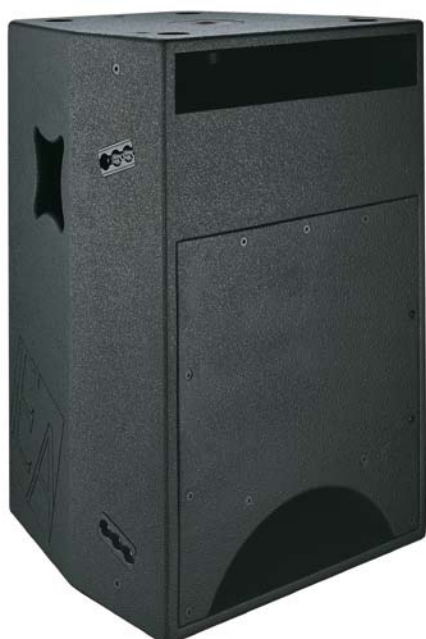

Price: **277,50 €** incl vat (ea-s8)

S.10

2-way passive speaker

- Diameter woofer / driver: 10" / 1,35"
- Frequency response: 55Hz - 18kHz
- Power handling: 200 Wrms
- Impedance: 8 ohm
- Sensitivity: 95dB (1W/1m)
- Max SPL: 123dB
- Dispersion: 90° x 55°
- Connections: Speakon
- 1+1-/2+2- switch
- Dimensions (W x D x H): 320 x 320 x 490 mm
- Weight: 15 kg

Price: **346,43 €** incl vat (ea-s10)

S.12

2-way passive speaker

- Diameter woofer / driver: 12" / 1,34"
- Frequency response: 52Hz - 18kHz
- Power handling: 250 Wrms
- Impedance: 8 ohm
- Sensitivity: 96dB (1W/1m)
- Max SPL: 123dB
- Dispersion: 90° x 55°
- Connections: Speakon
- 1+1-/2+2- switch
- Dimensions (W x D x H): 365 x 364 x 560 mm
- Weight: 20 kg

Price: **553,35 €** incl vat (ea-s15)

S.12.8 CAPITOL

3-way passive speaker

- Diameter woofer / driver: 10" / 1,35"
- Diameter Mid: 8"
- Frequency response: 60Hz - 18kHz
- Power handling: 550 Wrms
- Impedance: 8 ohm
- Sensitivity: 98dB (1W/1m)
- Max SPL: 126dB
- Dispersion: 90° x 55°
- Connections: Speakon
- 1+1-/2+2- switch
- Dimensions (W x D x H): 450 x 450 x 705 mm
- Weight: 34 kg

Price: **920,70 €** incl vat (ea-s128capitol)

C.15

Passive subwoofer

- Diameter woofer: 15"
- Frequency response: 40Hz - 300kHz
- Power handling: 600 Wrms
- Impedance: 8 ohm
- Sensitivity: 96dB (1W/1m)
- Max SPL: 127dB
- Connections: Speakon
- 1+1-/2+2- switch
- Dimensions (W x D x H): 450 x 450 x 705 mm
- Weight: 35 kg