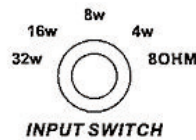

Price: **259 €** incl tax (ea-ex300)

EX B 600

Passive subwoofer

- Diameter woofer: 15"
- Power: 430Wrms
- Sensitivity: 97dB (1W/1m)
- Max SPL: 126dB
- Frequency response: 37-125Hz
- Impedance: 8 ohm
- Dimensions: 640 x 480 x 500 mm
- Weight: 30kg
- Connections: speakon
- Protective cover available (ea-housse600)

Price: **60 €** incl tax (ea-housse600)

Imported in the Benelux by
Pro Audio Trade bvba

EX Micro 6 - 100V

2-way passive installation speaker

- Diameter woofer: 6"
- Diameter tweeter: 1"
- Power: 80Wrms
- Sensitivity: 93dB (1W/1m)
- Frequency response: 60-20000Hz
- Impedance: 8 ohm
- Dimensions: 360 x 200 x 232 mm
- Weight: 2,3 kg
- Connections: binding post (borne)
- Mounting bracket included
- Equipped with switch for 100V use