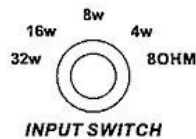

Price: **259 €** incl tax (ea-ex300)

EX B 600

Passive subwoofer

- Diameter woofer: 15"
- Power: 430Wrms
- Sensitivity: 97dB (1W/1m)
- Max SPL: 126dB
- Frequency response: 37-125Hz
- Impedance: 8 ohm
- Dimensions: 640 x 480 x 500 mm
- Weight: 30kg
- Connections: speakon
- Protective cover available (ea-housse600)

Price: **60 €** incl tax (ea-housse600)

Imported in the Benelux by
Pro Audio Trade bvba

EX Micro 6 - 100V

2-way passive installation speaker

- Diameter woofer: 6"
- Diameter tweeter: 1"
- Power: 80Wrms
- Sensitivity: 93dB (1W/1m)
- Frequency response: 60-20000Hz
- Impedance: 8 ohm
- Dimensions: 360 x 200 x 232 mm
- Weight: 2,3 kg
- Connections: binding post (borne)
- Mounting bracket included
- Equipped with switch for 100V use