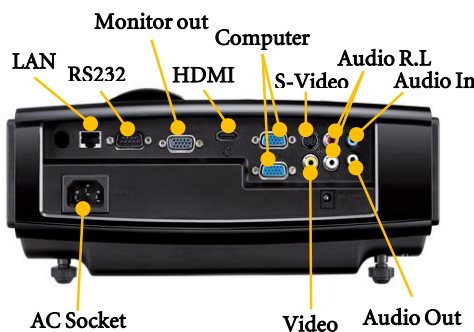

Projection System	DLP® technology by Texas Instruments®	
Native Resolution	XGA (1024 x 768)	
Brightness	3500/4000 ANSI lumens	
Contrast Ratio	4000:1 (Full on/Full off)	
Keystone	Auto Keystone Vertical ± 40 Degree; Manual Vertical ± 40 Degree	
Aspect Ratio	4:3 Native, 16:9 Selectable	
Color	Full 16.7 million color palette	
Lens	F=2.59~2.87	
Zoom Ratio	Manual Zoom, 1.3:1	
Image Size (Diagonal)	25" to 300"	
Throw Ratio	1.51 to 1.96:1 (65"@2M)	
Lamp	280W, 3000/4000 hours (Normal/Economic mode)	
Computer Compatibility	VGA(640 x 480) to UXGA (1600x1200)	
HDTV Compatibility	480i, 480p, 576i, 576p, 720p, 1080p	
Video Compatibility	NTSC, PAL, SECAM	
Horizontal Frequency	31-93 kHz	
Vertical Scan Rate	48-86 Hz	
Input Terminals	PC	Analog RGB: D-sub 15 pin x 2 HDMI V1.3 x 1
	A/V	S-Video: Mini Din 4 pin x 1 Composite Video: RCA x 1
	Audio	Audio L/R : RCA x 2 Stereo Mini Jack x 1
Output Terminals	PC	D-sub 15 pin x 1 Variable Audio Out : Stereo Mini Jack x 1 12 V Trigger
	Audio	5W x 2
Control Terminal	Serial Connector : RS232 x 1 RJ45 x 1	
Dimensions(W x H x D)	11.4 x 3.7 x 9.9 inch (290 x 94 x 252 mm)	
Weight	7.7 lbs (3.5 kg)	
Power Supply	100 to 240 VAC, 50/60 Hz	
Power Consumption	425W, Standby < 1W	
Audible Noise	34/29 dB (Normal/Economic mode)	
On-Screen Display Languages	Bulgarian/ Croatian/ Czech/ Danish/ Dutch/ English/ Finnish/ French/ German/ Hungarian/ Italian/ Japanese/ Korean/ Norwegian/ Polish/ Portuguese/ Romanian/ Russian/ Simplified Chinese/Spanish/ Swedish/ Turkish/ Thai/ Traditional Chinese (24 Languages)	
Picture Modes	PC Input:	A/V Input :
	Dynamic Mode Presentation Mode sRGB Mode Cinema Mode User 1 Mode User 2 Mode	Dynamic Mode Presentation Mode sRGB Mode Cinema Mode User 1 Mode User 2 Mode
Functions	BrilliantColor	Freeze
	VIDI	Blank
	3D Color Management	Panel Key Lock
	Crestron LAN Control	Auto Off
	Emergency Broadcasting	Security Password
	Multi Languages Web Control	HDTV compatible
	Auto Keystone	High altitude mode
	Digital Zoom (x2)	"Q?" Hot Key for FAQ
	Variable Audio Out	3D Ready
	Quick Cooling	PJLink Compatible
	Closed Captioning	Quick Auto Search
	Accessories (Standard)	Quick Start Guide
Accessories (Optional)	Manual CD	Power cord
	Remote control w/battery	Soft carry case
	Presentation Plus	Spare Lamp Kit
	RS232 Cable	