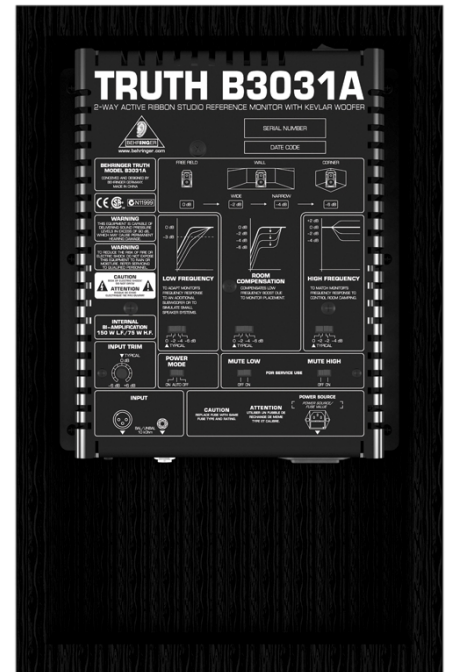

Recording Products

TRUTH B3031A Active Ribbon Studio Monitors

Sold as Matched Pair

2-Way Active Ribbon Studio Reference Monitor with Kevlar Woofer

- Ultra-linear frequency response with individual frequency diagrams
- Built-in 150 and 75-Watt power amplifiers with enormous power reserve
- Ultra-high resolution, 2" velocity ribbon transducer for ultimate sound reproduction
- Long-throw 8 3/4" woofer with deformation-resistant Kevlar cone and aluminum die-cast chassis for ultimate bass response
- Controlled dispersion characteristics and extremely large "sweet spot" owing to the unique BEHRINGER wave guide technology
- Active crossover network with 4th order Linkwitz-Riley filters
- Adjustable to a wide range of acoustic conditions and subwoofer operation
- Separately controlled limiter for low and high-frequency overload protection
- Magnetic shielding allows placement near computer monitors
- Delivered as "matched pairs" with individual frequency diagrams
- Servo-balanced inputs with XLR and 1/4" TRS connectors
- High-quality components and exceptionally rugged construction ensure long life
- Conceived and designed by BEHRINGER Germany