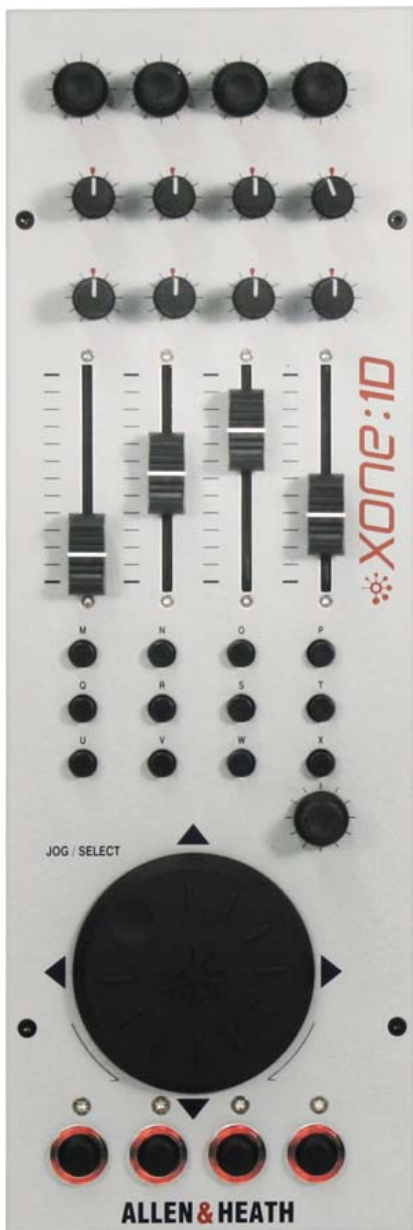

# XONE 1D MIDI Controller

The Xone:1D is a dedicated MIDI controller connected and powered by USB, which can be used to control DJ software such as Ableton Live and Traktor3.

It can be used with any brand or style of DJ mixer to add digital control, or add the 1D and a Xone:2D to a favourite mixer to make up the equivalent to a Xone:3D!

As well as the USB connection, the Xone:1D has 5-pin DIN MIDI sockets for connection to other MIDI-enabled devices, such as samplers, sequencers or recorders.

In the same way as the acclaimed Xone:3D mixer/controller works, all the MIDI controls can be mapped to software for use as navigation controls, providing the user with the same tactile control of performance software.

### MIDI Controller

- 43 MIDI messages
- USB and MIDI connections
- 4 x 60mm linear faders
- 8 detented rotary pots
- 20 push buttons - 4 illuminated
- 5 rotary encoders with "push to switch" function
- Multi-function jog wheel with switched navigation control