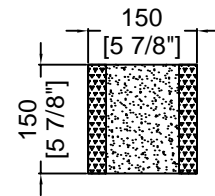

RRDJ2000W

PIONEER DJM2000:
16.9 in (W) x 16.1 in (D) x 4.3 in (H)

PIONEER CDJ2000:
12.6"W x 15.94"D x 4.19"H

SKU : RRDJ2000W BY: ROAD READY CASES

UPC : NA

APPROVAL SIGNATURE : DATE :

DRAWING DATE : 03 / 20 / 2010 SCALE : 1:8 DRAWING NUMBER : 1/2 REVISION : NA

RRDJ2000W

A-A VIEW

80mm soft foam: 150*150 (x1 pcs)

TOP VIEW OF COVER

B-B VIEW

C-C VIEW

EVA foam:
79*36*20mm (x2 pcs)

TOP VIEW OF BASE

D-D VIEW E-E VIEW

SKU: RRDJ2000W BY: ROAD READY CASES
UPC: NA

APPROVAL SIGNATURE: DATE:

DRAWING DATE :	SCALE :	DRAWING NUMBER :	REVISION :
03 / 20 / 2010	1:10	2/2	NA