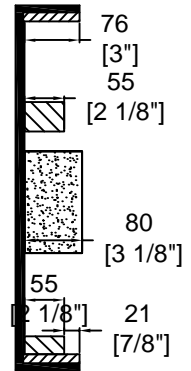

RRDJ2000W

PIONEER DJM2000:
16.9 in (W) x 16.1 in (D) x 4.3 in (H)

PIONEER CDJ2000:
12.6"W x 15.94"D x 4.19"H

SKU : RRDJ2000W BY: ROAD READY CASES

UPC : NA

APPROVAL SIGNATURE : DATE :

DRAWING DATE : 03 / 20 / 2010 SCALE : 1:8 DRAWING NUMBER : 1/2 REVISION : NA

RRDJ2000W

A-A VIEW

80mm soft foam: 150*150 (x1 pcs)

TOP VIEW OF COVER

B-B VIEW

C-C VIEW

EVA foam:
79*36*20mm (x2 pcs)

TOP VIEW OF BASE

D-D VIEW E-E VIEW

SKU: RRDJ2000W BY: ROAD READY CASES
UPC: NA

APPROVAL SIGNATURE: DATE:

DRAWING DATE :	SCALE :	DRAWING NUMBER :	REVISION :
03 / 20 / 2010	1:10	2/2	NA