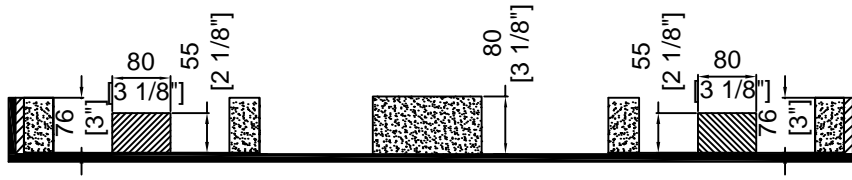

RRDJ2000W

PIONEER DJM2000:
16.9 in (W) x 16.1 in (D) x 4.3 in (H)

PIONEER CDJ2000:
12.6"W x 15.94"D x 4.19"H

SKU : RRDJ2000W BY: ROAD READY CASES

UPC : NA

APPROVAL SIGNATURE : DATE :

DRAWING DATE : 03 / 20 / 2010 SCALE : 1:8 DRAWING NUMBER : 1/2 REVISION : NA

RRDJ2000W

A-A VIEW

80mm soft foam: 150*150 (x1 pcs)

TOP VIEW OF COVER

B-B VIEW

C-C VIEW

EVA foam:
79*36*20mm (x2 pcs)

TOP VIEW OF BASE

D-D VIEW E-E VIEW

SKU: RRDJ2000W BY: ROAD READY CASES
UPC: NA

APPROVAL SIGNATURE: DATE:

DRAWING DATE :	SCALE :	DRAWING NUMBER :	REVISION :
03 / 20 / 2010	1:10	2/2	NA