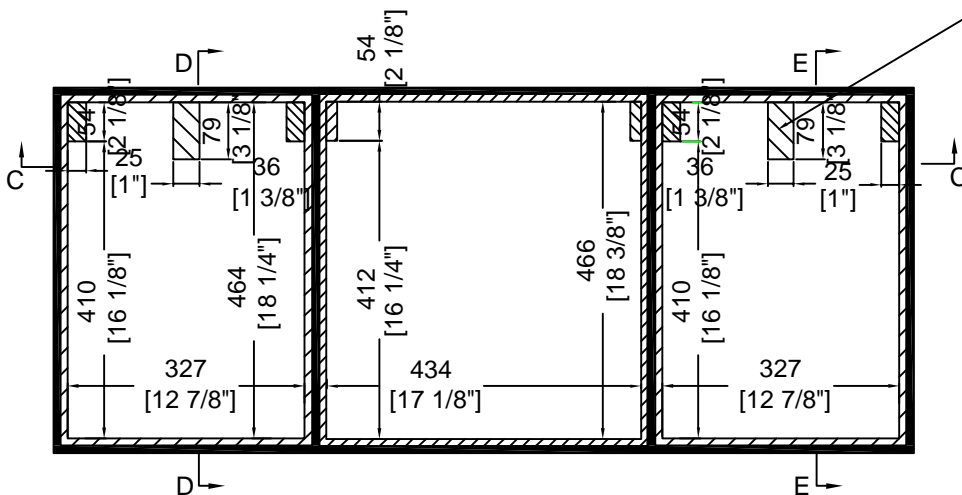

RRDJ2000W

PIONEER DJM2000:
16.9 in (W) x 16.1 in (D) x 4.3 in (H)

PIONEER CDJ2000:
12.6"W x 15.94"D x 4.19"H

SKU : RRDJ2000W BY: ROAD READY CASES

UPC : NA

APPROVAL SIGNATURE : DATE :

DRAWING DATE : 03 / 20 / 2010 SCALE : 1:8 DRAWING NUMBER : 1/2 REVISION : NA

RRDJ2000W

A-A VIEW

80mm soft foam: 150*150 (x1 pcs)

TOP VIEW OF COVER

B-B VIEW

C-C VIEW

EVA foam:
79*36*20mm (x2 pcs)

TOP VIEW OF BASE