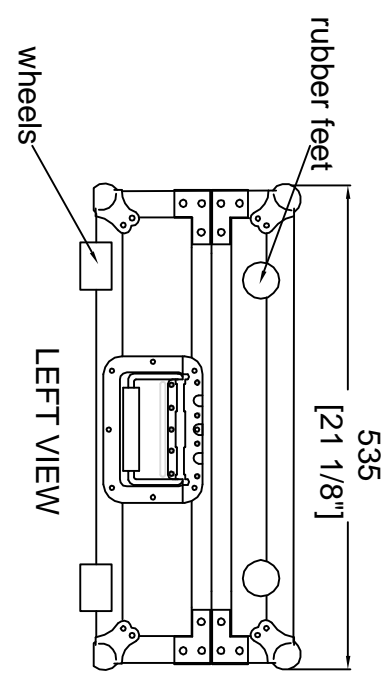

RRDJ2000W

PIONEER DJM2000:
16.9 in (W) x 16.1 in (D) x 4.3 in (H)

PIONEER CDJ2000:
12.6"W x 15.94"D x 4.19"H

SKU : RRDJ2000W BY: ROAD READY CASES

UPC : NA

APPROVAL SIGNATURE : DATE :

DRAWING DATE : 03 / 20 / 2010 SCALE : 1:8 DRAWING NUMBER : 1/2 REVISION : NA

RRDJ2000W

A-A VIEW

80mm soft foam: 150*150 (x1 pcs)

TOP VIEW OF COVER

B-B VIEW

C-C VIEW

EVA foam:
79*36*20mm (x2 pcs)

TOP VIEW OF BASE

D-D VIEW E-E VIEW

SKU: RRDJ2000W BY: ROAD READY CASES
UPC: NA

APPROVAL SIGNATURE: DATE:

DRAWING DATE :	SCALE :	DRAWING NUMBER :	REVISION :
03 / 20 / 2010	1:10	2/2	NA