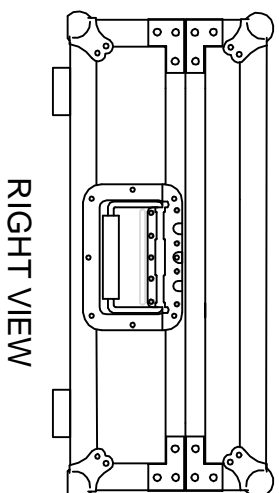

RRDJ2000W

PIONEER DJM2000:
16.9 in (W) x 16.1 in (D) x 4.3 in (H)

PIONEER CDJ2000:
12.6"W x 15.94"D x 4.19"H

SKU : RRDJ2000W BY: ROAD READY CASES

UPC : NA

APPROVAL SIGNATURE : DATE :

DRAWING DATE : 03 / 20 / 2010 SCALE : 1:8 DRAWING NUMBER : 1/2 REVISION : NA

RRDJ2000W

A-A VIEW

80mm soft foam: 150*150 (x1 pcs)

TOP VIEW OF COVER

B-B VIEW

C-C VIEW

EVA foam:
79*36*20mm (x2 pcs)

TOP VIEW OF BASE

D-D VIEW E-E VIEW

SKU: RRDJ2000W BY: ROAD READY CASES
UPC: NA

APPROVAL SIGNATURE: DATE:

DRAWING DATE :	SCALE :	DRAWING NUMBER :	REVISION :
03 / 20 / 2010	1:10	2/2	NA