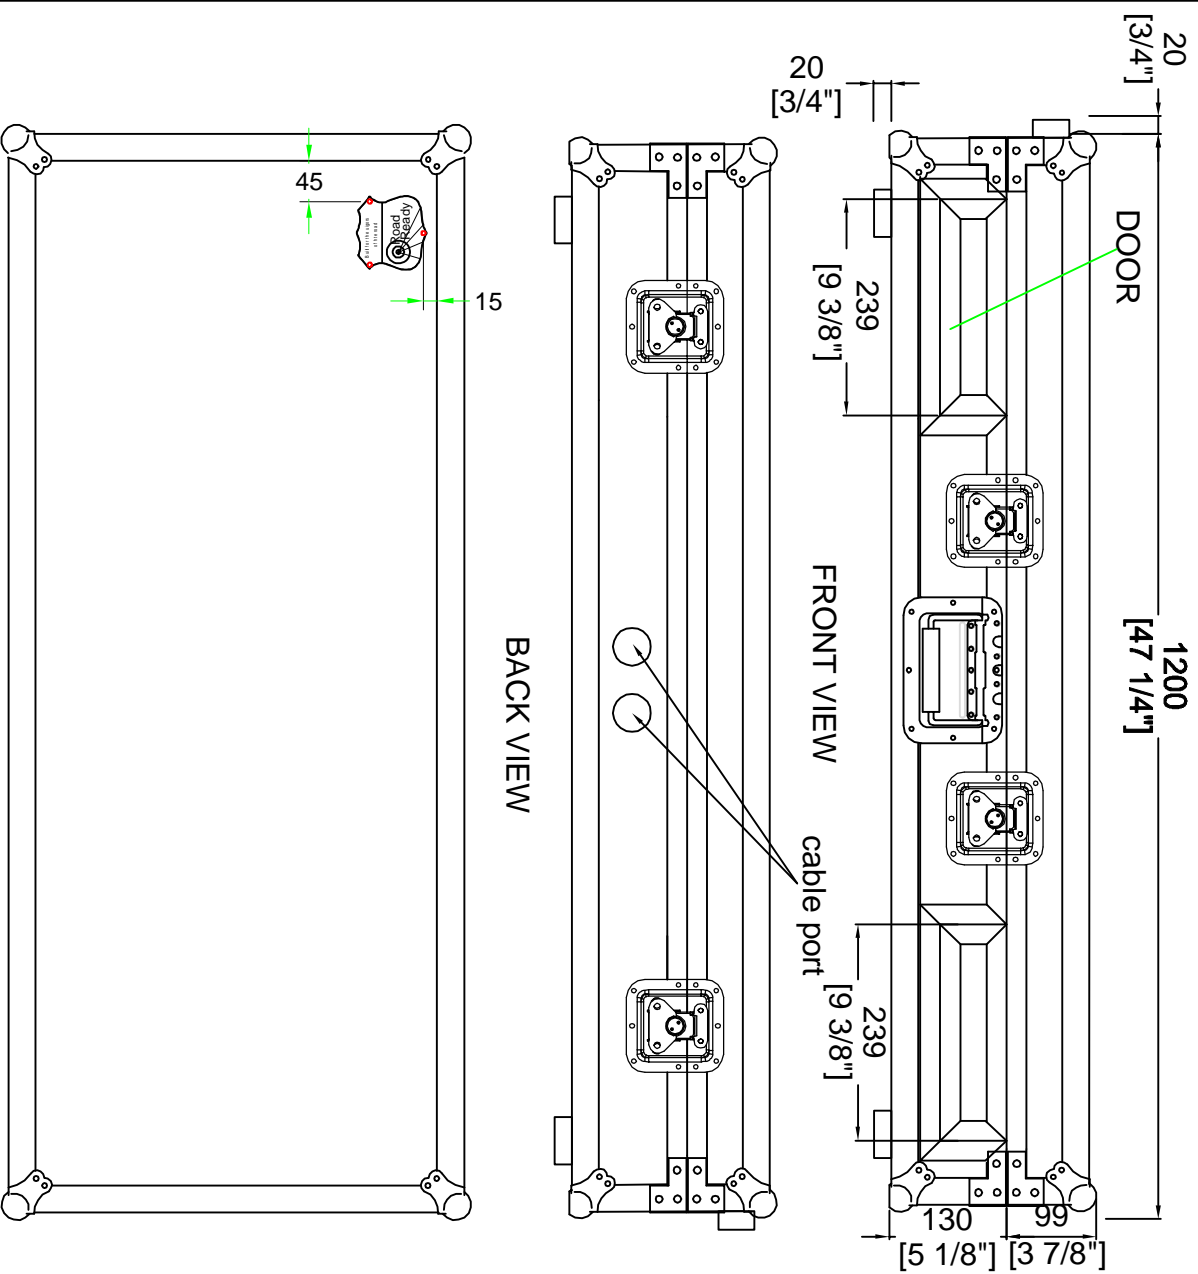

RRDJ2000W

PIONEER DJM2000:
16.9 in (W) x 16.1 in (D) x 4.3 in (H)

PIONEER CDJ2000:
12.6"W x 15.94"D x 4.19"H

SKU : RRDJ2000W BY: ROAD READY CASES

UPC : NA

APPROVAL SIGNATURE : DATE :

DRAWING DATE : 03 / 20 / 2010 SCALE : 1:8 DRAWING NUMBER : 1/2 REVISION : NA

RRDJ2000W

A-A VIEW

80mm soft foam: 150*150 (x1 pcs)

TOP VIEW OF COVER

B-B VIEW

C-C VIEW

EVA foam:
79*36*20mm (x2 pcs)

TOP VIEW OF BASE

D-D VIEW E-E VIEW

SKU: RRDJ2000W BY: ROAD READY CASES
UPC: NA

APPROVAL SIGNATURE: DATE:

DRAWING DATE :	SCALE :	DRAWING NUMBER :	REVISION :
03 / 20 / 2010	1:10	2/2	NA