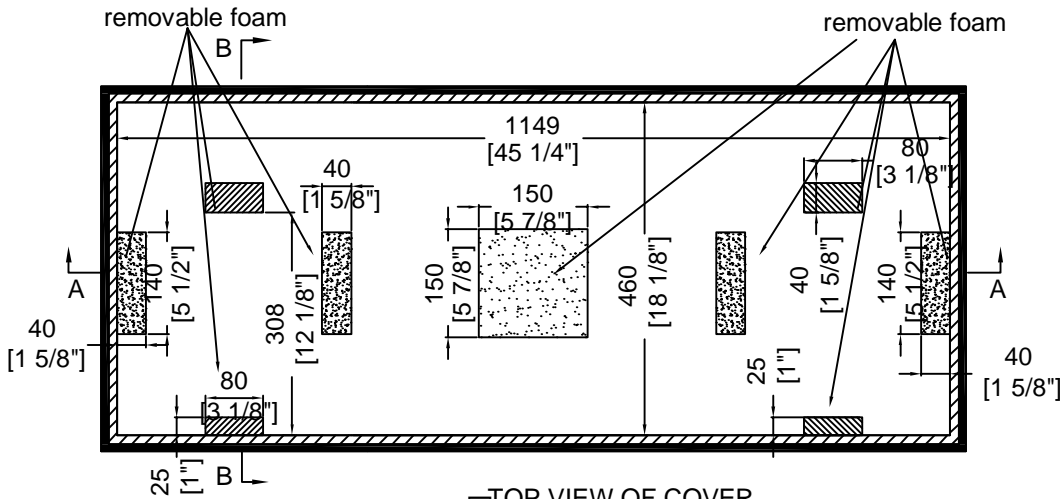

RRDJ2000W

PIONEER DJM2000:
16.9 in (W) x 16.1 in (D) x 4.3 in (H)

PIONEER CDJ2000:
12.6"W x 15.94"D x 4.19"H

SKU : RRDJ2000W BY: ROAD READY CASES

UPC : NA

APPROVAL SIGNATURE : DATE :

DRAWING DATE : 03 / 20 / 2010 SCALE : 1:8 DRAWING NUMBER : 1/2 REVISION : NA

RRDJ2000W

A-A VIEW

80mm soft foam: 150*150 (x1 pcs)

TOP VIEW OF COVER

B-B VIEW

C-C VIEW

EVA foam:
79*36*20mm (x2 pcs)

TOP VIEW OF BASE