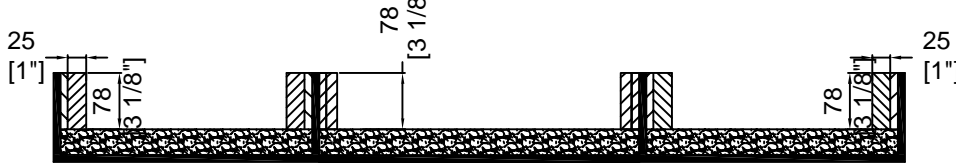

RRDJ2000W

PIONEER DJM2000:
16.9 in (W) x 16.1 in (D) x 4.3 in (H)

PIONEER CDJ2000:
12.6"W x 15.94"D x 4.19"H

SKU : RRDJ2000W BY: ROAD READY CASES

UPC : NA

APPROVAL SIGNATURE : DATE :

DRAWING DATE : 03 / 20 / 2010 SCALE : 1:8 DRAWING NUMBER : 1/2 REVISION : NA

RRDJ2000W

A-A VIEW

80mm soft foam: 150*150 (x1 pcs)

TOP VIEW OF COVER

B-B VIEW

C-C VIEW

EVA foam:
79*36*20mm (x2 pcs)

TOP VIEW OF BASE

D-D VIEW E-E VIEW

SKU: RRDJ2000W BY: ROAD READY CASES
UPC: NA

APPROVAL SIGNATURE: DATE:

DRAWING DATE :	SCALE :	DRAWING NUMBER :	REVISION :
03 / 20 / 2010	1:10	2/2	NA