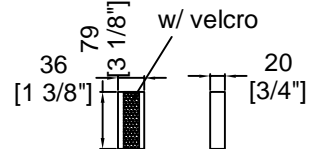

RRDJ2000W

A-A VIEW

80mm soft foam: 150*150 (x1 pcs)

TOP VIEW OF COVER

B-B VIEW

C-C VIEW

EVA foam:
79*36*20mm (x2 pcs)

TOP VIEW OF BASE