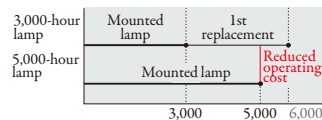

Clear, Smooth Communication

High Brightness 4500lm

NEW ***XD600U***

Ecological & Cost-efficient

Stand-by Mode under 1W*¹

Stand-by (low) mode power consumption is less than 1W, offering increased energy savings and further contributing to environmental preservation.

*¹ Stand-by mode with network turned off, 3W in normal mode with network turned on.

Long 5,000hr*² Lamp Life

By increasing the estimated lamp life, we've added the advantages of lower maintenance and reduced operating cost.

■ Lamp Replacement Frequency*³

*² When used in low lamp mode. Maximum lamp life in standard mode use is 3,000 hours.

*³ Lamp life refers to the average time required for brightness to be reduced by half, and not the time specified in the warranty. Lamp service life may vary widely depending on the environment and conditions, and whether or not cleaning and other maintenance procedures are followed.

Filter-free

DLP™ projectors are structurally airtight, eliminating the need for an intake filter under normal conditions, and lowering costs.