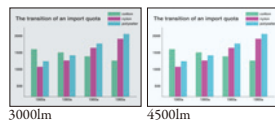

High-power projection – Distance increased 1.5x

The XD600U is equipped with a specially calibrated lens for high-power projection. Projection distances from 1.7 to 2.6m (68in to 102in) are possible using a 60-inch screen, and brilliant, crystal-clear images are assured even when projection distance is short.

Top-loading lamp for easier maintenance

The projection lamp is installed in the upper section of the main body. Whether sitting on a shelf or suspended from the ceiling, lamp replacement is simple and easy*, and there's never a need to move the whole projector.