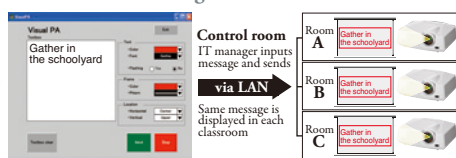

Microphone capability with mixing input audio source

Using the "Audio Mix" feature and wireless microphone sold separately, the presenter's voice is reproduced loud and clear in real-time.

*Only compatible with stereo mini-jack. Not compatible with RCA jack (L/R) or HDMI.

Visual PA broadcasting of various written messages

Using a control room computer equipped with projector-control software, simultaneously send messages (up to 350 characters long) in real-time to projectors connected to the LAN. Ideal for broadcasting important information to multiple rooms in schools or office buildings.