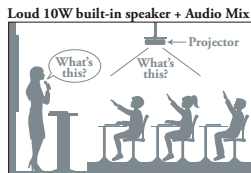

*Only compatible with stereo mini-jack. Not compatible with RCA jack (L/R) or HDMI.

Visual PA broadcasting of various written messages

Using a control room computer equipped with projector-control software, simultaneously send messages (up to 350 characters long) in real-time to projectors connected to the LAN. Ideal for broadcasting important information to multiple rooms in schools or office buildings.