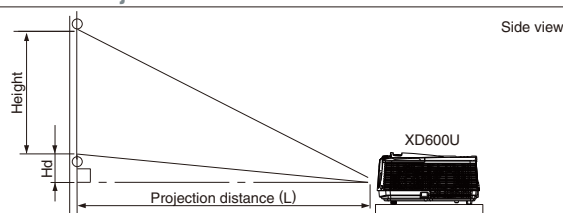

Screen Size and Projection Distance

Screen size chart (4:3 aspect ratio)

Screen		Distance from screen (L)				Height projected image (Hd)					
Diagonal size	Width (W)	Height (H)	Shortest (Wide)	Longest (Tele)	inch	cm					
40	102	32	81	24	61	45	1.1	67	1.7	3.6	9
60	152	48	122	36	91	68	1.7	102	2.6	5.4	14
80	203	64	163	48	122	91	2.3	137	3.5	7.2	18
100	254	80	203	60	152	115	2.9	171	4.3	9.0	23
150	381	120	305	90	229	173	4.4	258	6.5	13.5	34
200	508	160	406	120	305	231	5.9	344	8.7	18.0	46
250	635	200	508	150	381	289	7.3	431	10.9	22.5	57
300	762	240	610	180	457	348	8.8	517	13.1	27.0	69

The above numbers are approximate, and may be slightly different from the actual measurements.