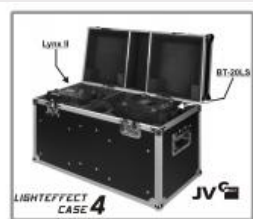

LIGHT EFFECT CASE 4

:: Product Description

- * Strong flight case specially designed to transport 2x LYNX or 2x BT20LS
- * Contains a central compartment for cables, clamps, etc.
- * Strong plywood construction
- * Strong foam covering inside
- * Perfect shock protection during transport
- * Equipped with 2 recessed flip handles
- * Equipped with 2 butterfly catches

:: Technical Information

External Dimension: 705 x 348 x 443 mm

:: Extra information and order codes