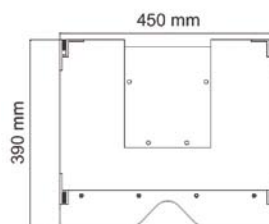

Hortus Leviathan Series

Hortus LVT-6 Line Array

1. Passive line-array van Hortus: Klein en toch extreem krachtig
2. 2 x 6'5" (16 cm) & compression driver 1,4"
   - 470 W AES / 16 Ohms
   - Angle : 0° / 0.75° / 1.75° / 3° / 4.5° / 6.5° / 10°
   - Nominal coverage 110°H
   - 2 Speakon NL4MP Neutrik
   - Compact 15 mm Baltic birch plywood enclosure
   - Finish 3 layers of highly resistant structural polyurethane painting
   - Dimensions (HxWxD) 18 x 45 x 39 cm

hor-lvt6

Prijs: 2187 €

Hortus RI-BP-LVT

Aluminium bumper + 4-pin voor de Leviathan series line-array.

hor-ribplvt

Prijs: 678 €

Hortus Processors

Hortus RPX-EXT

Crossover 2 In / 4 Out - Crossover slope 12 dB/ octave, cut off frequency 130 Hz - Impedance range: Bass : 4 Ω to 2 Ω - M/HF : 16 Ω to 4 Ω - Max input 500 W - Speakon connector

hor-rpxext

Prijs: 351 €

Hortus CT 2.1

Analog processor 2 In / 3 Out - Balanced inputs combo XLR / Unbalanced outputs XLR - 1U / 19inch - Low-shelf filter < 35 Hz - Crossover slope 18 dB/ octave - Switch on rear side for full range or active - Active mode: Sub 35 Hz - 125 Hz - M/HF: 125 Hz - 20 kHz

hor-ct21

Prijs: 357 €

Hortus AMS-1

Analog processor 2 In / 4 Out - Balanced inputs / outputs XLR - 1U / 19inch - Low-shelf filter < 35 Hz and HF > 35 kHz - Crossover slope 24 dB/ octave - Filter type Linkwitz-Riley. (Fc 120Hz) - Limiter/output gain on each channel (-50 a +4dB) - Phase invert on bass section and active/full range

hor-ams1

Prijs: 472 €

Hortus DCS 2.6

DSP digital processor 2 in / 6 out - 16 memories - Balanced inputs / outputs XLR / USB port / 1U / 19inch - DSP 24 bit - Filter type Butterworth, Linkwitz - Riley, Bessel 6, 12, 18, 24, 48dB/octave - Input/output: gain +/- 12dB - compressor - Outputs: 5 PEQ, delay 0-7 ms

hor-dcs26

Prijs: 956 €

Hortus DMS 4.8