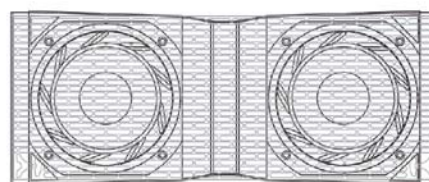

Hortus Leviathan Series

Hortus LVT-6 Line Array

1. Passive line-array van Hortus: Klein en toch extreem krachtig
2. 2 x 6'5" (16 cm) & compression driver 1,4"
   - 470 W AES / 16 Ohms
   - Angle : 0° / 0.75° / 1.75° / 3° / 4.5° / 6.5° / 10°
   - Nominal coverage 110°H
   - 2 Speakon NL4MP Neutrik
   - Compact 15 mm Baltic birch plywood enclosure
   - Finish 3 layers of highly resistant structural polyurethane painting
   - Dimensions (HxWxD) 18 x 45 x 39 cm

hor-lvt6

Prijs: 2187 €

hor-lvt6