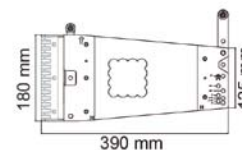

Hortus Leviathan Series

Hortus LVT-6 Line Array

1. Passive line-array van Hortus: Klein en toch extreem krachtig
2. 2 x 6'5" (16 cm) & compression driver 1,4"
   - 470 W AES / 16 Ohms
   - Angle : 0° / 0.75° / 1.75° / 3° / 4.5° / 6.5° / 10°
   - Nominal coverage 110°H
   - 2 Speakon NL4MP Neutrik
   - Compact 15 mm Baltic birch plywood enclosure
   - Finish 3 layers of highly resistant structural polyurethane painting
   - Dimensions (HxWxD) 18 x 45 x 39 cm

hor-lvt6

Prijs: 2187 €

Hortus RI-BP-LVT

Aluminium bumper + 4-pin voor de Leviathan series line-array.

hor-ribplvt

Prijs: 678 €

Hortus Processors

Hortus RPX-EXT

Crossover 2 In / 4 Out - Crossover slope 12 dB/ octave, cut off frequency 130 Hz - Impedance range: Bass : 4 Ω to 2 Ω - M/HF : 16 Ω to 4 Ω - Max input 500 W - Speakon connector

hor-rpxext

Prijs: 351 €

Hortus CT 2.1

Analog processor 2 In / 3 Out - Balanced inputs combo XLR / Unbalanced outputs XLR - 1U / 19inch - Low-shelf filter < 35 Hz - Crossover slope 18 dB/ octave - Switch on rear side for full range or active - Active mode: Sub 35 Hz - 125 Hz - M/HF: 125 Hz - 20 kHz

hor-ct21

Prijs: 357 €

Hortus AMS-1

Analog processor 2 In / 4 Out - Balanced inputs / outputs XLR - 1U / 19inch - Low-shelf filter < 35 Hz and HF > 35 kHz - Crossover slope 24 dB/ octave - Filter type Linkwitz-Riley. (Fc 120Hz) - Limiter/output gain on each channel (-50 a +4dB) - Phase invert on bass section and active/full range

hor-ams1

Prijs: 472 €

Hortus DCS 2.6

DSP digital processor 2 in / 6 out - 16 memories - Balanced inputs / outputs XLR / USB port / 1U / 19inch - DSP 24 bit - Filter type Butterworth, Linkwitz - Riley, Bessel 6, 12, 18, 24, 48dB/octave - Input/output: gain +/- 12dB - compressor - Outputs: 5 PEQ, delay 0-7 ms

hor-dcs26

Prijs: 956 €

Hortus DMS 4.8